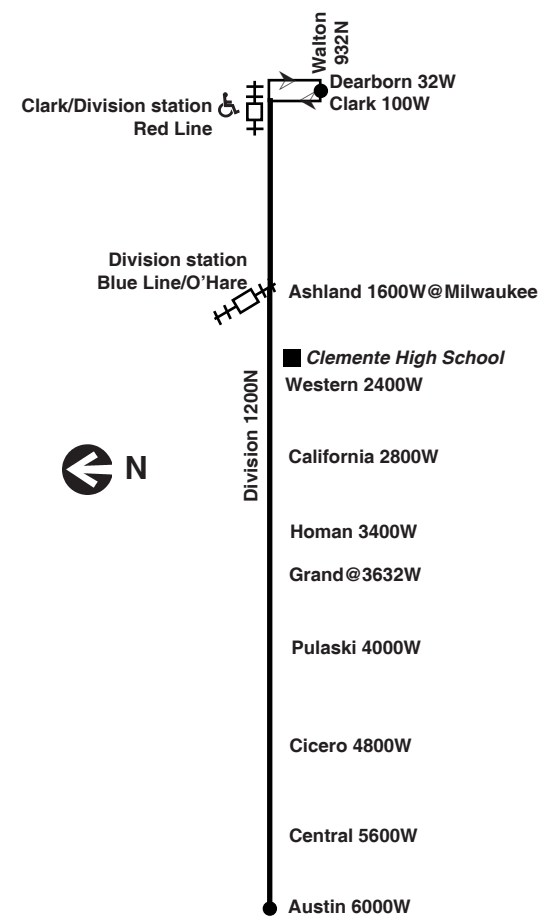

**Chicago Transit Authority**

Effective December 16, 2018

Additional service may be provided on school days, September through June

**Monday thru Friday**

**70 Division**

**Eastbound**

Leave Division/Austin	Division/Pulaski	Division/Western	Division/Ashland	Arrive Walton/Dearborn
5:00am	5:10am	5:20am	5:25am	5:36am
5:20	5:30	5:40	5:45	5:56
5:39	5:49	5:59	6:04	6:15
5:57	6:08	6:17	6:22	6:34
6:15	6:26	6:36	6:41	6:53
6:32	6:43	6:53	6:58	7:10
6:49	7:00	7:10	7:15	7:27
7:06	7:17	7:27	7:33	7:45
7:23	7:34	7:45	7:51	8:03
7:40	7:52	8:03	8:08	8:21
7:57	8:09	8:20	8:26	8:39
8:13	8:25	8:37	8:43	8:56
8:29	8:41	8:53	9:00	9:14
8:45	8:57	9:09	9:16	9:30
9:01	9:13	9:25	9:32	9:46
9:17	9:29	9:41	9:48	10:02
9:32	9:45	9:57	10:03	10:18
9:48	10:00	10:12	10:19	10:34
10:03	10:15	10:27	10:34	10:50

**Westbound**

Leave Walton/Dearborn	Division/Ashland	Division/Western	Division/Pulaski	Arrive Division/Austin
-----	-----	-----	4:48am	4:57am
-----	-----	-----	5:08	5:17
-----	-----	-----	5:27	5:36
-----	-----	-----	5:46	5:54
5:41am	5:52am	5:56am	6:05	6:13
6:01	6:12	6:16	6:25	6:33
6:21	6:33	6:37	6:46	6:55
6:40	6:52	6:57	7:06	7:15
6:58	7:11	7:16	7:25	7:34
7:16	7:29	7:34	7:43	7:52
7:34	7:47	7:52	8:01	8:10
7:52	8:05	8:10	8:19	8:28
8:10	8:24	8:29	8:40	8:49
8:27	8:41	8:47	8:57	9:07
8:45	8:59	9:04	9:15	9:24
9:02	9:17	9:22	9:33	9:42
9:20	9:35	9:41	9:52	10:03
9:37	9:53	9:59	10:10	10:21
9:54	10:10	10:16	10:27	10:37
10:10	10:26	10:32	10:43	10:54
10:26	10:42	10:48	10:59	11:10
10:42	10:58	11:04	11:15	11:26
10:58	11:15	11:21	11:32	11:43
11:14	11:31	11:38	11:49	12:00pm
11:29	11:48	11:55	12:06pm	12:17
11:45	12:03pm	12:10pm	12:22	12:32