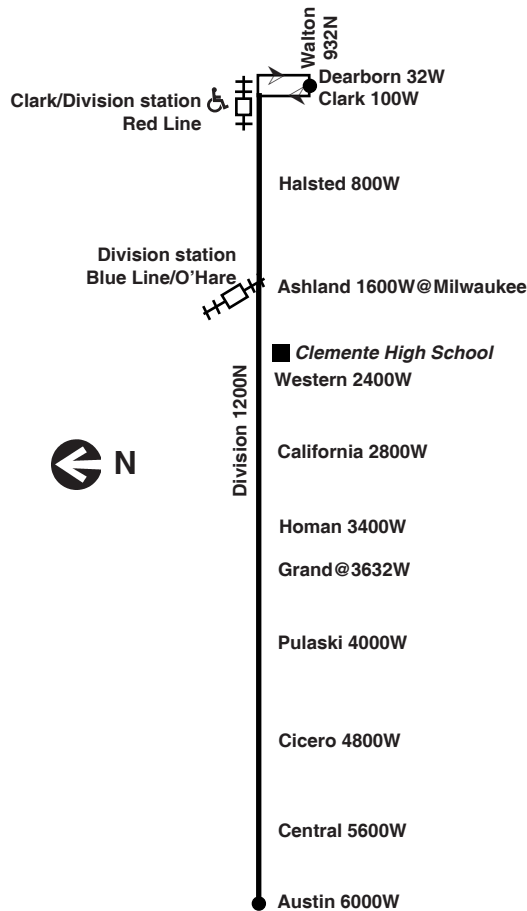

CTA Bike & Ride

Bicycle racks are available on the front exteriors of CTA buses. Bicycles can be placed on bicycle racks during normal hours of operation for each route. Racks accommodate two (2) bicycles at a time. Bicycles are also permitted on CTA trains during certain hours.

Please Stand Up

for Seniors and People with Disabilities

Federal law requires priority seating be designated for seniors and people with disabilities.

The schedules and other information in this timetable are subject to change. CTA does not assume responsibility for errors in timetables, nor for inconvenience or damage resulting from delayed trains or buses due to weather, traffic conditions, etc.

CTA operating costs are funded in part through the Regional Transportation Authority, by the federal and state governments, and the City of Chicago and County of Cook.

Supplementary service may be provided over portions of this route in addition to the trips shown. Please check destination signs and announcements when boarding buses.

For more Information call the RTA Travel Information Center in Chicago: 312-836-7000. Open 6am until 7pm, Monday thru Saturday.

Para obtener mayor información, en Español, llame al Centro de Información: 312-836-7000.

Chicago Transit Authority

70
Division

Effective June 12, 2022

Additional service may be provided on school days, September through June

Monday thru Friday

70 Division

Eastbound

Leave Division/ Austin	Division/ Pulaski	Division/ Western	Division/ Ashland	Arrive Walton/ Dearborn
4:40am	4:51am	5:00am	5:05am	5:18am
5:00	5:11	5:20	5:26	5:39
5:20	5:31	5:42	5:48	6:02
5:39	5:51	6:02	6:09	6:23
5:56	6:08	6:19	6:26	6:40
6:10	6:22	6:33	6:40	6:54
then every 5 to 11 minutes until				
8:30	8:44	9:02	9:10	9:29
8:43	8:57	9:13	9:21	9:39
8:55	9:09	9:24	9:32	9:49
then every 11 to 15 minutes until				
1:37pm	1:50pm	2:03pm	2:10pm	2:26pm
1:48	2:02	2:15	2:22	2:38
1:58	2:12	2:25	2:32	2:49
2:15C	2:20	2:34	2:41	2:57
2:14	2:28	2:42	2:49	3:05
2:31C	2:36	2:50	2:57	3:14
2:30	2:44	2:58	3:05	3:22
2:48C	2:53	3:07	3:14	3:31
2:48	3:02	3:16	3:23	3:40
2:57	3:11	3:25	3:32	3:49
3:15C	3:20	3:34	3:41	3:58
3:15	3:29	3:43	3:50	4:07
3:33C	3:38	3:52	3:59	4:16
3:33	3:47	4:00	4:08	4:24
3:42	3:56	4:09	4:17	4:33
4:00C	4:05	4:18	4:26	4:42
4:00	4:14	4:27	4:35	4:51
4:09	4:23	4:36	4:44	5:00
4:18	4:32	4:45	4:53	5:09
4:28	4:41	4:55	5:02	5:19
4:37	4:51	5:05	5:12	5:30
4:48	5:02	5:15	5:22	5:41
4:59	5:13	5:27	5:34	5:52
5:01	5:15	-----	-----	-----
5:12	5:26	5:40	5:47	6:05
5:19	5:32	-----	-----	-----
5:27	5:40	5:54	6:01	6:19
5:42	5:54	6:08	6:15	6:32
5:45	5:57	-----	-----	-----
5:57	6:09	6:23	6:30	6:47
6:02	6:14	-----	-----	-----
6:13	6:24	6:37	6:44	7:01
6:21	6:33	-----	-----	-----
6:28	6:40	6:53	7:00	7:16
6:37	6:48	-----	-----	-----
Pulaski 4000W	6:45	7:09	7:16	7:32
7:02	7:14	7:26	7:33	7:49
7:08	7:20	-----	-----	-----
7:20	7:31	7:43	7:50	8:06
7:32	7:45	-----	-----	-----
Cicero 4800W	7:39	8:03	8:10	8:25
7:59	8:11	8:23	8:29	8:44
8:14	8:25	-----	-----	-----
8:21	8:32	8:43	8:49	9:03
8:42	8:53	-----	-----	-----
8:43	8:54	9:05	9:11	9:25
9:05	9:16	9:27	9:33	9:47
9:27	9:38	9:49	9:55	10:09
9:50	10:01	10:11	10:17	10:31
10:14	10:25	-----	-----	-----
10:14	10:25	10:35	10:41	10:54
10:40	10:48	10:58	11:04	11:17
10:57	11:05	-----	-----	-----
11:18	11:25	-----	-----	-----
11:39	11:47	-----	-----	-----
12:00am	12:08am	-----	-----	-----

Westbound