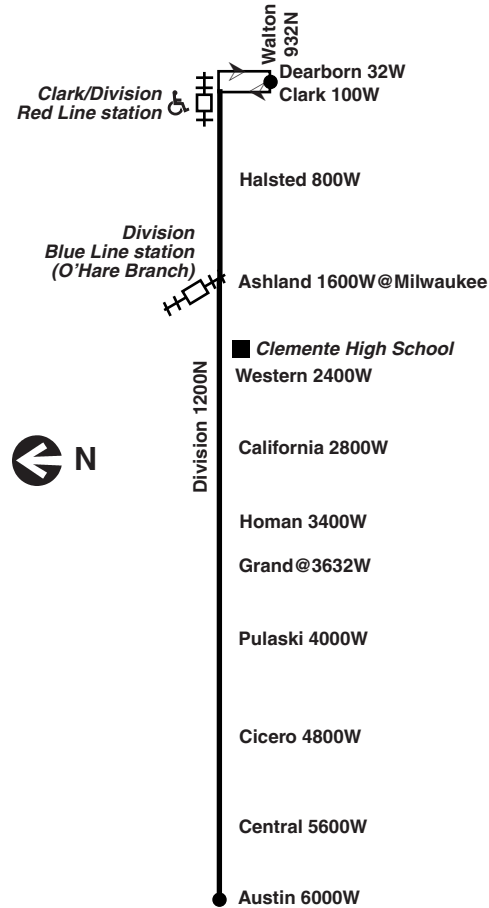

Federal law requires priority seating be designated for seniors and people with disabilities. **Please stand up** and yield these seats when needed for qualifying riders or when asked.

Schedules and other info in this timetable are subject to change. CTA does not assume responsibility for errors in timetables nor for inconvenience or damage resulting from delays.

Pay close attention to destination signs and announcements when boarding: added service may sometimes be provided over portions of this or any bus route and some trips can end before the furthest terminal on a line depending on service needs or time of day.

Bicycle racks are installed on the front of all CTA buses and are allowed on CTA trains during certain hours. See our Bike & Ride brochure or webpage for help on how to use racks and more.

Know before you go: Get alerts from us by text or e-mail about planned service changes every week or instant alerts for unplanned reroutes and disruptions. Sign up for CTA Updates today at transitchicago.com/updates.

For more travel information, use the Ventra app or call the RTA Travel Information Center at 312-836-7000. *Para obtener mayor información, en Español, llame al Centro de Información a 312-836-7000.*

Chicago Transit Authority

70 Division

Effective Jun. 9, 2024

All CTA buses are accessible

transitchicago.com/bus/70

Monday thru Friday

#70 Division

Eastbound

LV Division/Austin	Division/Pulaski	Division/Western	Division/Ashland	AR Walton/Dearborn
4:40a	4:51a	5:00a	5:05a	5:18a
4:59	5:11	5:20	5:26	5:39
5:19	5:31	5:41	5:47	6:01
5:33	5:45	5:57	6:03	6:18
5:48	6:00	6:12	6:18	6:33
6:03	6:15	6:27	6:33	6:48
6:15	6:27	6:39	6:45	7:00
6:25	6:37	6:50	6:57	7:12
6:31	6:44	6:57	7:04	7:20

then every 5 to 6 minutes until

7:25	7:39	7:57	8:05	8:24
7:34	7:48	8:06	8:14	8:33
7:43	7:57	8:15	8:23	8:42
7:53	8:07	8:25	8:33	8:52
8:05	8:19	8:36	8:45	9:03
8:16	8:30	8:48	8:56	9:15
8:18	8:32	-----	-----	-----
8:28	8:42	9:00	9:08	9:27
8:31	8:45	-----	-----	-----
8:41	8:55	9:12	9:20	9:38
8:43	8:57	-----	-----	-----
8:54	9:09	9:24	9:31	9:48
8:56	9:10	-----	-----	-----
9:08	9:22	9:36	9:43	9:59
9:09	9:23	-----	-----	-----
9:20	9:34	9:48	9:55	10:11
9:29	9:43	-----	-----	-----
9:32	9:46	10:00	10:07	10:23

then every 7 to 12 minutes until

3:38p	3:51p	4:05p	4:12p	4:29p
3:49	4:03	4:16	4:24	4:40
4:01	4:14	4:28	4:35	4:52
4:12	4:26	4:39	4:47	5:03
4:14	4:27	-----	-----	-----
4:24	4:38	4:51	4:59	5:15
4:37	4:51	5:04	5:11	5:30
4:42	4:56	-----	-----	-----
4:50	5:04	5:17	5:24	5:43
5:00	5:14	-----	-----	-----
5:06	5:20	5:33	5:40	5:59
5:20	5:33	-----	-----	-----
5:23	5:37	5:50	5:57	6:15
5:42	5:54	6:08	6:15	6:32
5:53	6:05	-----	-----	-----
5:58	6:10	6:24	6:31	6:48
6:15	6:27	6:40	6:47	7:03
6:32	6:43	6:56	7:03	7:19
6:36	6:48	-----	-----	-----
6:48	6:59	7:12	7:19	7:35
7:04	7:16	7:28	7:35	7:51
7:19	7:31	7:43	7:50	8:06
7:35	7:47	7:59	8:05	8:21
7:52	8:04	8:16	8:22	8:37
8:02	8:14	-----	-----	-----
8:11	8:22	8:33	8:39	8:53
8:31	8:42	-----	-----	-----
8:32	8:43	8:53	8:59	9:13
8:52	9:03	9:14	9:20	9:34
9:13	9:24	9:34	9:40	9:54
9:31	9:42	-----	-----	-----
9:34	9:45	9:55	10:00	10:15
9:55	10:06	10:16	10:21	10:35
10:16	10:27	10:37	10:42	10:55
10:39	10:48	10:58	11:03	11:16
10:43	10:51	-----	-----	-----
11:03	11:11	-----	-----	-----
11:23	11:30	-----	-----	-----
11:42	11:49	-----	-----	-----
12:01a	12:09a	-----	-----	-----

Westbound

LV Walton/Dearborn	Division/Ashland	Division/Western	Division/Pulaski	AR Division/Austin
-----	-----	-----	-----	4:28a
-----	-----	-----	-----	4:48
-----	-----	-----	-----	5:07
-----	-----	-----	-----	5:22
-----	-----	-----	-----	5:37
5:24a	5:37a	5:41a	-----	5:50
-----	-----	-----	-----	5:52
5:46	5:59	6:03	-----	6:12
-----	-----	-----	-----	6:12
-----	-----	-----	-----	6:24
-----	-----	-----	-----	6:29
-----	-----	-----	-----	6:34
6:07	6:21	6:26	-----	6:36
-----	-----	-----	-----	6:39
-----	-----	-----	-----	6:51
6:23	6:37	6:42	-----	6:52
-----	-----	-----	-----	7:00
-----	-----	-----	-----	7:06
6:37	6:53	6:58	-----	7:09
-----	-----	-----	-----	7:11
6:53	7:09	7:14	-----	7:25
-----	-----	-----	-----	7:39
7:08	7:24	7:30	-----	7:42
7:23	7:39	7:46	-----	7:57

then every 6 to 12 minutes until