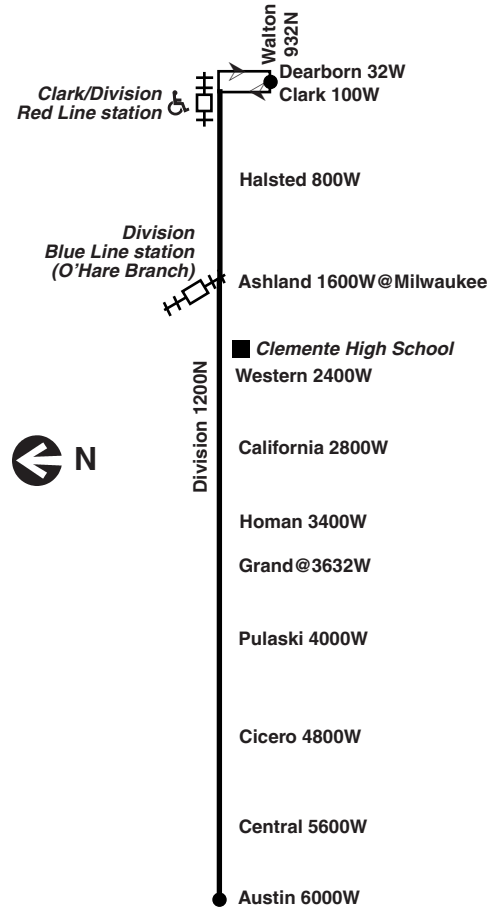

# 70 Division

Effective Mar. 29, 2026

All CTA buses are accessible

[transitchicago.com/bus/70](http://transitchicago.com/bus/70)

**Monday thru Friday**

**#70 Division**

**Eastbound**

LV Division/Austin	Division/Cicero	Division/Pulaski	Division/Western	Division/Ashland	AR Walton/Dearborn
4:40a	4:46a	4:51a	5:00a	5:05a	5:18a
4:59	5:06	5:11	5:20	5:26	5:39
5:19	5:26	5:31	5:41	5:47	6:01
5:33	5:41	5:45	5:57	6:03	6:18
5:48	5:56	6:00	6:12	6:18	6:33
6:03	6:11	6:15	6:27	6:33	6:48
6:15	6:23	6:27	6:39	6:45	7:00
6:25	6:33	6:37	6:50	6:57	7:12
6:31	6:39	6:44	6:57	7:04	7:20
6:37	6:45	6:50	7:03	7:10	7:26
6:42	6:50	6:55	7:09	7:17	7:33
6:48	6:56	7:01	7:15	7:23	7:39
6:53	7:01	7:06	7:21	7:29	7:45
6:59	7:07	7:12	7:27	7:35	7:52
7:04	7:13	7:18	7:33	7:41	7:58
7:09	7:18	7:23	7:39	7:47	8:05
7:14	7:23	7:28	7:45	7:53	8:10
7:20	7:29	7:34	7:51	7:59	8:17
7:25	7:34	7:39	7:57	8:05	8:24
7:34	7:43	7:48	8:06	8:14	8:33
7:43	7:52	7:57	8:15	8:23	8:42
7:53	8:02	8:07	8:25	8:33	8:52
8:05	8:14	8:19	8:36	8:45	9:03
8:16	8:25	8:30	8:48	8:56	9:15
8:28	8:37	8:42	9:00	9:08	9:27
8:41	8:50	8:55	9:12	9:20	9:38
8:54	9:03	9:09	9:24	9:31	9:48
9:08	9:16	9:22	9:36	9:43	9:59