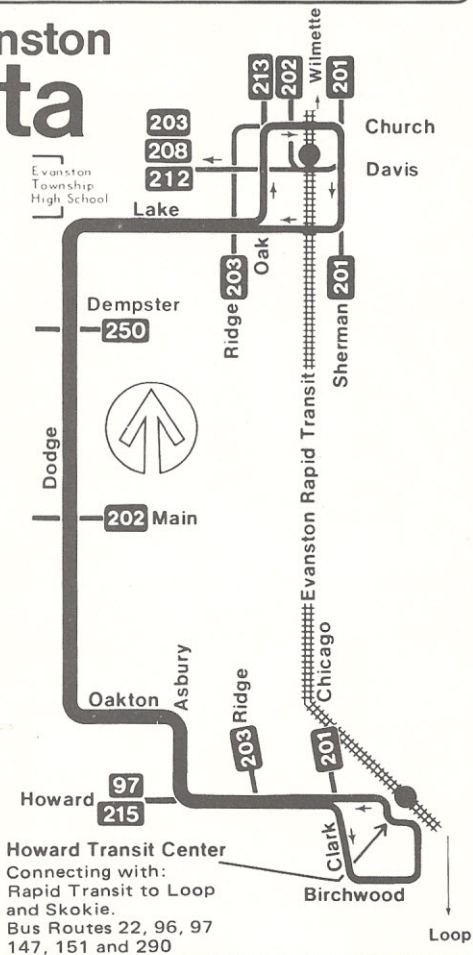

### Evanston cta

For more information call the RTA  
24 hour Travel Information Center  
in Chicago 836-7000  
suburbs 800-972-7000 toll-free

For better service call during off-peak hours

## Saturday

Northbound				Southbound			
Howard Station	Howard/Asbury	Lake/Dodge	Sherman/Davis	Sherman/Davis	Lake/Dodge	Howard/Asbury	Howard Station
-	6:35a	6:47a	6:52a	7:03a	7:08a	7:20a	7:25a
7:00a	7:05	7:17	7:22	7:33	7:38	7:50	7:55
7:30	7:35	7:47	7:52	8:03	8:08	8:20	8:25
8:00	8:05	8:17	8:22	8:33	8:38	8:50	8:55
8:30	8:35	8:47	8:52	9:03	9:08	9:20	9:25
9:00	9:05	9:17	9:22	9:33	9:38	9:50	9:55
9:20	9:25	9:37	9:42	9:53	9:58	10:10	10:15
9:40	9:45	9:57	10:02	10:13	10:18	10:30	10:35
10:00	10:05	10:17	10:22	10:33	10:38	10:50	10:55
10:20	10:25	10:37	10:42	10:53	10:58	11:10	11:15
10:40	10:45	10:57	11:02	11:13	11:18	11:30	11:35
11:00	11:05	11:17	11:22	11:33	11:38	11:50	11:55
11:20	11:25	11:37	11:42	11:53	11:58	12:10p	12:15p
11:40	11:45	11:57	12:02p	12:13p	12:18p	12:30	12:35
12:00n	12:05p	12:17p	12:22	12:33	12:38	12:50	12:55
12:20p	12:25	12:37	12:42	12:53	12:58	1:10	1:15
12:40	12:45	12:57	1:02	1:13	1:18	1:30	1:35
1:00	1:05	1:17	1:22	1:33	1:38	1:50	1:55
1:20	1:25	1:37	1:42	1:53	1:58	2:10	2:15
1:40	1:45	1:57	2:02	2:13	2:18	2:30	2:35
2:00	2:05	2:17	2:22	2:33	2:38	2:50	2:55
2:20	2:25	2:37	2:42	2:53	2:58	3:10	3:15
2:40	2:45	2:57	3:02	3:13	3:18	3:30	3:35
3:00	3:05	3:17	3:22	3:33	3:38	3:50	3:55
3:20	3:25	3:37	3:42	3:53	3:58	4:10	4:15
3:40	3:45	3:57	4:02	4:13	4:18	4:30	4:35
4:00	4:05	4:17	4:22	4:33	4:38	4:50	4:55
4:20	4:25	4:37	4:42	4:53	4:58	5:10	5:15
4:40	4:45	4:57	5:02	5:13	5:18	5:30	5:35
5:00	5:05	5:17	5:22	5:33	5:38	5:50	5:55
5:20	5:25	5:37	5:42	6:03	6:08	6:19	6:24
5:40	5:45	5:57	6:02	6:18	6:23	6:34	-
6:00	6:05	6:16	6:21	6:33	6:37	6:48	6:53
6:30	6:34	6:45	6:50	7:03	7:07	7:18	7:23
7:00	7:04	7:15	7:20	7:33	7:37	7:48	7:53
7:30	7:34	7:45	7:50	8:03	8:07	8:18	8:23
8:00	8:04	8:15	8:20	8:33	8:37	8:48	-