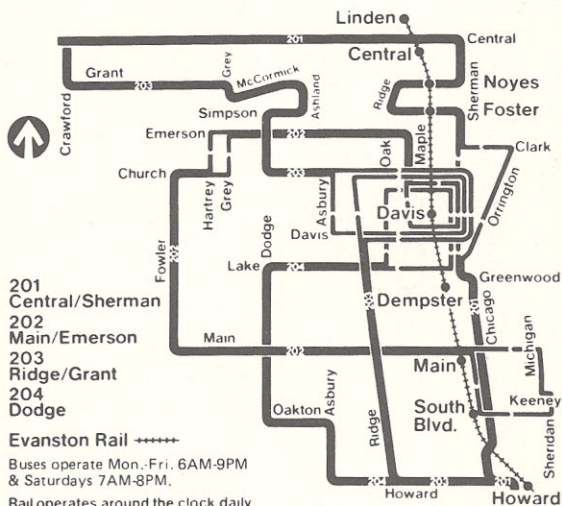

Evanston Cta Service

Para obtener mayor información, en Español,
llame al Centro de Información al 836-7000.
En los suburbios llame—sin recargo—al
800-972-7000.