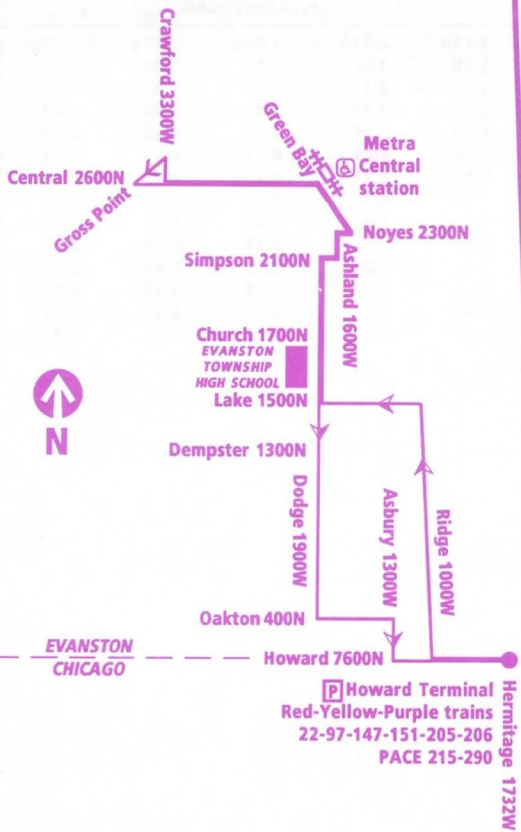

206

AM Route North on Ridge, South on Dodge

P Parking available at this station

Effective June 22, 2003

206

PM Route North on Dodge, South on Ridge

P Parking available at this station

Effective June 22, 2003

Southbound

Leave Central/Crawford	Central/Green Bay	Evanston Township High School	Howard/Asbury	Arrive Howard Station
6:25 a	6:32 a	6:38 a	6:50 a	6:55 a
6:40	6:47	6:53	7:05	7:10
6:55	7:02	7:08	7:20	7:25
7:10	7:17	7:23	7:35	7:40
7:25	7:32	7:38	7:50	7:55
7:40	7:47	7:53	8:05	8:10
7:55	8:02	8:08	8:20	8:25
8:10	8:17	8:23	8:35	8:40
8:25	8:32	8:38	8:50	8:55

then, no service until

2:40p	2:47p	2:53p	BUSES	3:08p
2:55	3:02	3:08	RUN	3:23
3:10	3:17	3:23	EAST	3:38
3:25	3:32	3:38	ON	3:53
3:40	3:47	3:53	ON	4:08
3:55	4:02	4:08	ON	4:23
4:10	4:17	4:23	DEMPSTER	4:38
4:25	4:32	4:38	AND	4:53
4:40	4:47	4:53	AND	5:08
4:55	5:02	5:08	SOUTH	5:23
5:10	5:17	5:23	ON	5:38
5:25	5:32	5:38	ON	5:53
5:40	5:47	5:53	RIDGE	6:08
5:55	6:02	6:08	RIDGE	6:23

Northbound

Leave Howard Station	Howard/Asbury	Evanston Township High School	Central/Green Bay	Arrive Central/Crawford
6:30 a	BUSES	6:45 a	6:51 a	6:57 a
6:45	RUN	7:00	7:06	7:12
7:00	NORTH	7:15	7:21	7:27
7:15	ON	7:30	7:36	7:42
7:30	RIDGE	7:45	7:51	7:57
7:45	AND	8:00	8:06	8:12
8:00	WEST	8:15	8:21	8:27
8:15	ON	8:30	8:36	8:42
8:30	LAKE	8:45	8:51	8:57