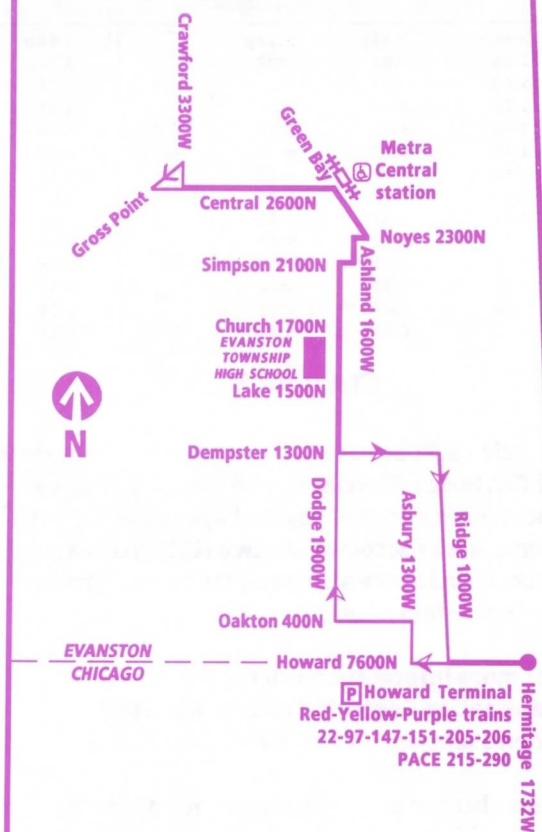

206

AM Route North on Ridge, South on Dodge

P Parking available at this station

Effective June 22, 2003

206

PM Route North on Dodge, South on Ridge

P Parking available at this station

Effective June 22, 2003

Southbound

Leave Central/Crawford	Central/Green Bay	Evanston Township High School	Howard/Asbury	Arrive Howard Station
6:25 a	6:32 a	6:38 a	6:50 a	6:55 a
6:40	6:47	6:53	7:05	7:10
6:55	7:02	7:08	7:20	7:25
7:10	7:17	7:23	7:35	7:40
7:25	7:32	7:38	7:50	7:55
7:40	7:47	7:53	8:05	8:10
7:55	8:02	8:08	8:20	8:25
8:10	8:17	8:23	8:35	8:40
8:25	8:32	8:38	8:50	8:55

then, no service until

2:40p	2:47p	2:53p	BUSES	3:08p
2:55	3:02	3:08	RUN	3:23
3:10	3:17	3:23	EAST	3:38
3:25	3:32	3:38	ON	3:53
3:40	3:47	3:53	ON	4:08
3:55	4:02	4:08	ON	4:23
4:10	4:17	4:23	DEMPSTER	4:38
4:25	4:32	4:38	AND	4:53
4:40	4:47	4:53	AND	5:08
4:55	5:02	5:08	SOUTH	5:23
5:10	5:17	5:23	ON	5:38
5:25	5:32	5:38	ON	5:53
5:40	5:47	5:53	RIDGE	6:08
5:55	6:02	6:08	RIDGE	6:23