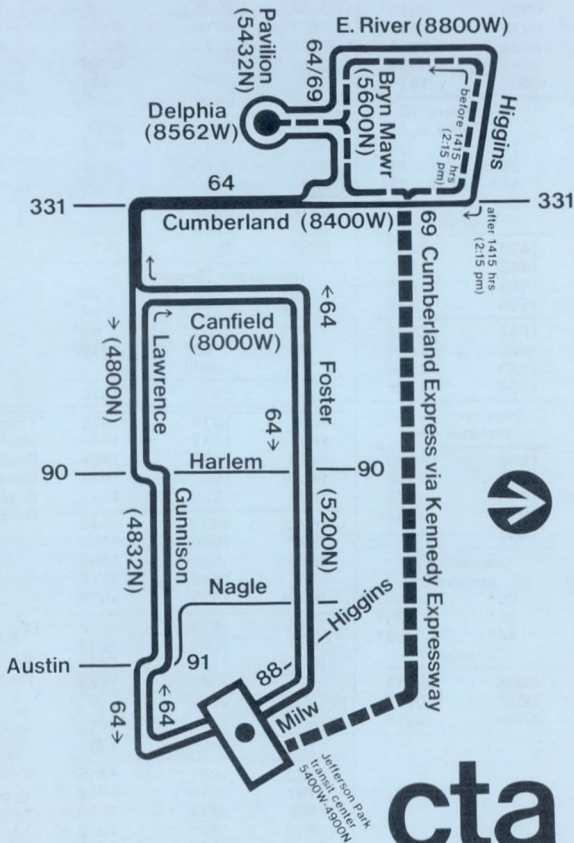

64

Foster/ Lawrence

Including: 69 Cumberland Express service

Chicago Transit Authority

cta

For more information call the RTA
24 hour Travel Information Center
in Chicago 836-7000
suburbs 800-972-7000 toll-free

For better service call during off-peak hours

Monday thru Friday

Via Foster

Eastbound

Leave Lawrence/Canfield	Arrive Jefferson Park
0501	0519
0525	0543
0545	0603
0601	0619
0613	0631
0625	0644

then every 7-10 minutes until

1844	1859
1855	1909
1908	1923
1924	1938
1944	1958

then every 20 minutes at

04*	18*
24*	38*
44*	58*

until

0004	0018
0029	0043
0104	0118

Westbound

Leave Jefferson Park	Leave Lawrence/Canfield	Arrive Pavilion
0440	0454	0504
0505	0519	0529
0523	0537	0547
0539	0553	0603
0555	0609	0619