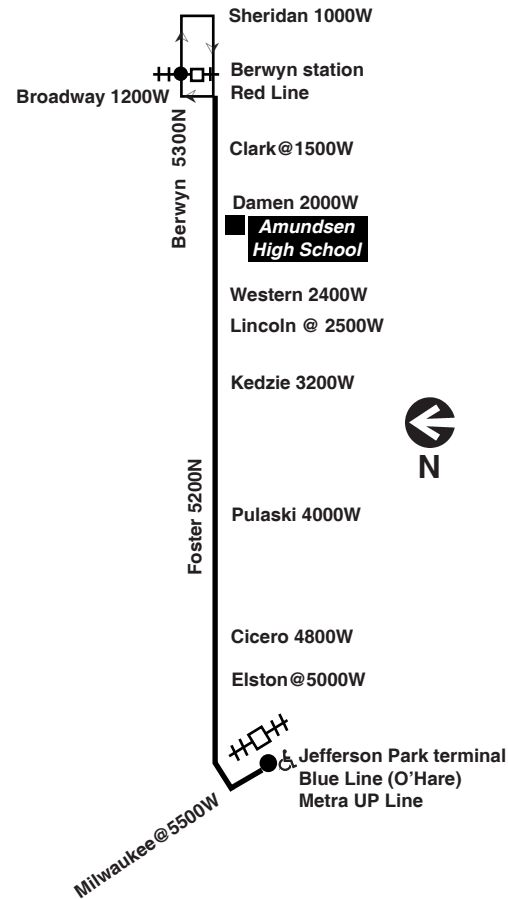

Chicago Transit Authority

Foster

Effective September 6, 2015

Additional service may be provided on school days, September through June

Monday thru Friday

92 Foster

Eastbound

Leave Jefferson Park	Foster/Pulaski	Foster/Kedzie	Foster/Lincoln	Arrive Berwyn Red Line
4:20am	4:30am	4:34am	4:38am	4:46am
4:40	4:50	4:54	4:58	5:06
4:58	5:08	5:12	5:16	5:24
5:14	5:24	5:28	5:32	5:40
5:28	5:38	5:42	5:47	5:56
5:41	5:51	5:56	6:00	6:11
5:53	6:03	6:08	6:12	6:23
6:04	6:15	6:20	6:25	6:36
6:14	6:25	6:30	6:35	6:46
6:24	6:35	6:40	6:45	6:56
6:34	6:46	6:51	6:56	7:08
6:43	6:56	7:01	7:06	7:18
6:52	7:05	7:10	7:15	7:27
7:01	7:14	7:20	7:25	7:37
7:10	7:24	7:30	7:35	7:48
7:19	7:33	7:39	7:45	7:58
7:29	7:43	7:49	7:55	8:08
7:39	7:53	8:00	8:06	8:19
7:51	8:05	8:12	8:18	8:31
8:03	8:17	8:23	8:29	8:42
8:16	8:29	8:35	8:41	8:53
8:30	8:42	8:48	8:54	9:06