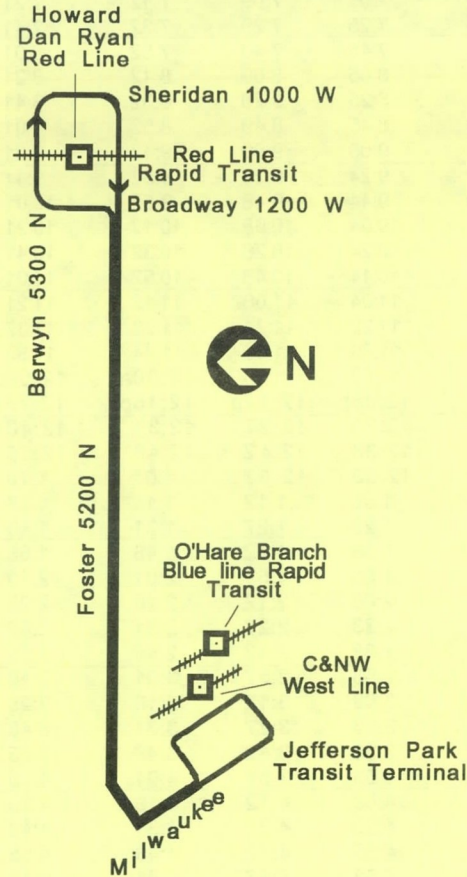

Effective April 26, 1998

92 Foster

The schedules and other information in this timetable are subject to change. CTA does not assume responsibility for errors in timetable, nor for inconvenience or damage resulting from delayed trains or buses due to weather, traffic conditions, etc.

Para obtener mayor informacion, en Espanol, llame al Centro de informacion al 836-7000.

CTA operating cost are funded in part through the Regional Transportation Authority, by the federal and state governments, and the City of Chicago and County of Cook

For more information call The RTA Travel Information Center at 836-7000

Open everyday of the year from 5AM until 1AM next day.

Monday thru Friday

Eastbound

Leave Jefferson Park	Foster Pulaski	Foster Kedzie	Foster Lincoln	Arrive Berwyn Red Line
4:06a	4:14a	4:18a	4:21a	4:30a
4:36	4:44	4:48	4:51	5:00
4:51	4:59	5:03	5:07	5:17
5:06	5:15	5:19	5:23	5:33
5:19	5:28	5:32	5:36	5:46
5:31	5:40	5:44	5:48	5:58
5:43	5:52	5:56	6:00	6:10
Then every 11 to 12 minutes until				
8:52	9:01	9:06	9:10	9:20
9:05	9:13	9:18	9:22	9:31
9:17	9:25	9:29	9:33	9:42
Then every 12 minutes at				
:17	:25	:29	:33	:42
:29	:37	:41	:45	:54
:41	:49	:53	:57	:06
:53	:01	:05	:09	:18
:05	:13	:17	:21	:30
until				
11:53	12:01p	12:05p	12:09p	12:18p
12:04p	12:12	12:16	12:20	12:29
12:15	12:23	12:27	12:32	12:42
12:26	12:34	12:38	12:43	12:54
12:37	12:45	12:50	12:55	1:06
Then every 12 minutes at				
:37	:45	:50	:55	:06
:49	:57	:02	:07	:18
:01	:09	:14	:19	:30
:13	:21	:26	:31	:42
:25	:33	:38	:43	:54
until				
3:01	3:09	3:14	3:19	3:30
3:13	3:21	3:26	3:31	3:43
3:25	3:34	3:39	3:44	3:55
Then every 11 to 12 minutes until				
5:07	5:18	5:24	5:29	5:42
5:20	5:31	5:36	5:41	5:54
5:33	5:44	5:49	5:54	6:06
5:46	5:57	6:01	6:06	6:17
6:00	6:10	6:14	6:19	6:30
6:15	6:24	6:28	6:33	6:43
6:30	6:38	6:42	6:47	6:57
6:45	6:53	6:57	7:02	7:12
7:00	7:08	7:12	7:17	7:27
7:15	7:23	7:27	7:32	7:42
7:30	7:38	7:42	7:47	7:57
7:45	7:53	7:57	8:02	8:12
8:00	8:08	8:12	8:17	8:27
8:15	8:23	8:27	8:32	8:42
8:30	8:38	8:42	8:47	8:56
8:45	8:53	8:57	9:01	9:10
9:00	9:08	9:12	9:16	9:24
9:20	9:28	9:32	9:35	9:43
9:40	9:48	9:52	9:55	10:03
10:00	10:08	10:12	10:15	10:23
10:20	10:28	10:32	10:35	10:43
10:40	10:48	10:52	10:55	11:03
11:00	11:08	11:12	11:15	11:23
11:20	11:28	11:32	11:35	11:43
11:40	11:48	11:52	11:55	12:03a

Westbound