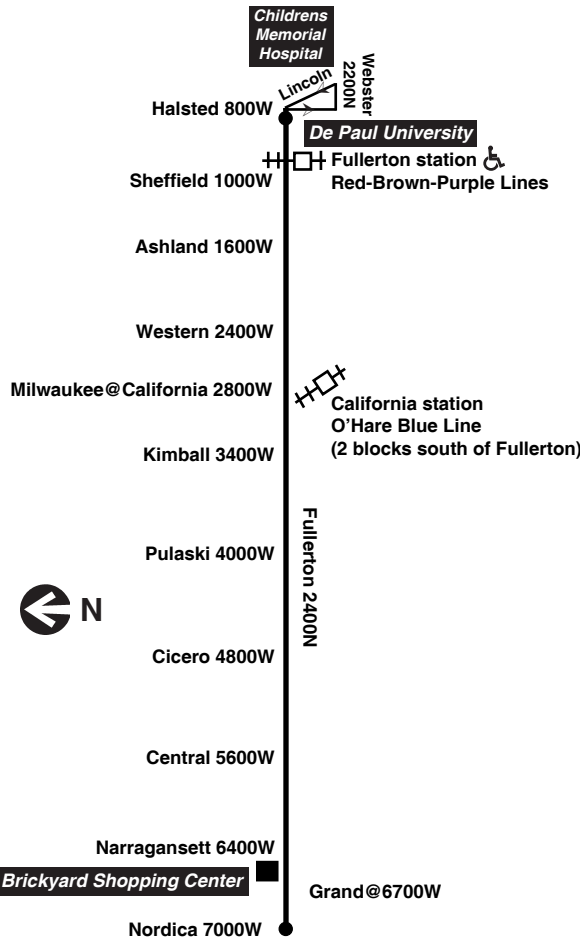

CTA Bike & Ride

Bicycle racks are available on the front exteriors of CTA buses. Bicycles can be placed on bicycle racks during normal hours of operation for each route. Racks accommodate two (2) bicycles at a time. Bicycles are also permitted on CTA trains during certain hours.

Please Stand Up &

for Seniors and People with Disabilities

Federal law requires priority seating be designated for seniors and people with disabilities.

The schedules and other information in this timetable are subject to change. CTA does not assume responsibility for errors in timetables, nor for inconvenience or damage resulting from delayed trains or buses due to weather, traffic conditions, etc.

Supplementary service may be provided over portions of this route in addition to the trips shown. Please check destination signs and announcements when boarding buses.

CTA operating costs are funded in part through the Regional Transportation Authority, by the federal and state governments, and the City of Chicago and County of Cook.

For more information call the RTA Travel Information Center in Chicago: 312-836-7000. Open 5 a.m. until 1 a.m. every day.

Para obtener mayor información, en Español, llame al Centro de Información: 312-836-7000.

Chicago Transit Authority

74

Fullerton

Effective March 30, 2014

Brickyard Shopping Center

Monday thru Friday

74 Fullerton

Eastbound

Leave Grand/Nordica	Cicero/Fullerton	Pulaski/Fullerton	California/Fullerton	Damen/Fullerton	Arrive Lincoln/Halsted
3:55am	4:07am	4:11am	4:19am	4:24am	4:36am
4:15	4:27	4:31	4:39	4:44	4:56
4:33	4:45	4:49	4:57	5:02	5:14
4:48	5:00	5:05	5:13	5:19	5:31
5:02	5:15	5:20	5:29	5:35	5:48
5:15	5:28	5:33	5:42	5:48	6:01
5:27	5:40	5:45	5:54	6:00	6:13
5:38	5:52	5:57	6:07	6:13	6:26

then every 5 to 10 minutes from Grand/Nordica until

8:32	8:47	8:55	9:07	9:15	9:32
8:36	8:51	8:59	9:11	9:19	9:36
8:41	8:56	9:04	9:16	9:24	9:41

then every 10 to 12 minutes from Grand/Nordica until

1:09pm	1:24pm	1:30pm	1:41pm	1:47pm	2:03pm
1:20	1:35	1:41	1:52	1:58	2:14
1:30	1:45	1:51	2:02	2:08	2:24
1:40	1:55	2:01	2:12	2:18	2:34
1:50	2:05	2:11	2:22	2:28	2:44
2:00	2:15	2:21	2:32	2:38	2:54
2:10	2:26	2:32	2:43	2:49	3:06
2:20	2:36	2:42	2:54	3:00	3:16
2:29	2:46	2:53	3:04	3:10	3:27
2:38	2:55	3:02	3:14	3:20	3:37

then every 8 minutes from Grand/Nordica until

4:54	5:11	5:18	5:30	5:36	5:53
5:03	5:20	5:27	5:39	5:45	6:02
5:13	5:30	5:37	5:49	5:55	6:12
5:18	5:35	5:42	5:54	6:00	6:17
5:23	5:40	5:47	5:59	6:05	6:22
5:34	5:51	5:58	6:10	6:16	6:33
5:45	6:01	6:08	6:20	6:26	6:42
5:50	6:06	6:13	6:25	6:31	6:47
5:57	6:13	6:20	6:31	6:37	6:53
6:09	6:25	6:32	6:43	6:49	7:05
6:22	6:38	6:45	6:56	7:02	7:18
6:30	6:46	6:53	7:04	7:10	7:26
6:35	6:51	6:58	7:09	7:15	7:31
6:43	6:59	7:06	7:17	7:23	7:39
6:50	7:06	7:13	7:24	7:30	7:46
7:05	7:21	7:28	7:39	7:45	8:01
7:16	7:31	7:38	7:49	7:55	8:11
7:20	7:35	7:42	7:52	7:58	8:14
7:34	7:49	7:55	8:06	8:12	8:28
7:36	7:51	7:57	8:07	8:13	8:28
7:52	8:07	8:13	8:23	8:29	8:44
8:09	8:24	8:30	8:40	8:46	9:01
8:26	8:41	8:47	8:57	9:03	9:18
8:43	8:57	9:02	9:12	9:17	9:31
9:01	9:14	9:19	9:28	9:33	9:46
9:20	9:33	9:38	9:47	9:52	10:05
9:40	9:53	9:58	10:07	10:12	10:25
9:41	9:54	9:59	10:08	10:13	10:26
10:00	10:13	10:18	10:27	10:32	10:45
10:20	10:32	10:37	10:45	10:50	11:03

then every 20 minutes from Grand/Nordica until

11:40	11:52	11:56	12:04am	12:09am	12:21am
11:51	12:03am	12:07am	12:15am	12:20am	12:32am
12:10am	12:22	12:26	12:34am	12:39am	12:51am
12:30	12:42	12:46	12:54am	1:00am	1:12am
12:50	1:02	1:06	1:14am	1:19am	1:31am
1:10	1:22	1:26	1:34am	1:39am	1:51am

Westbound

then every 7 to 12 minutes to Grand/Nordica until