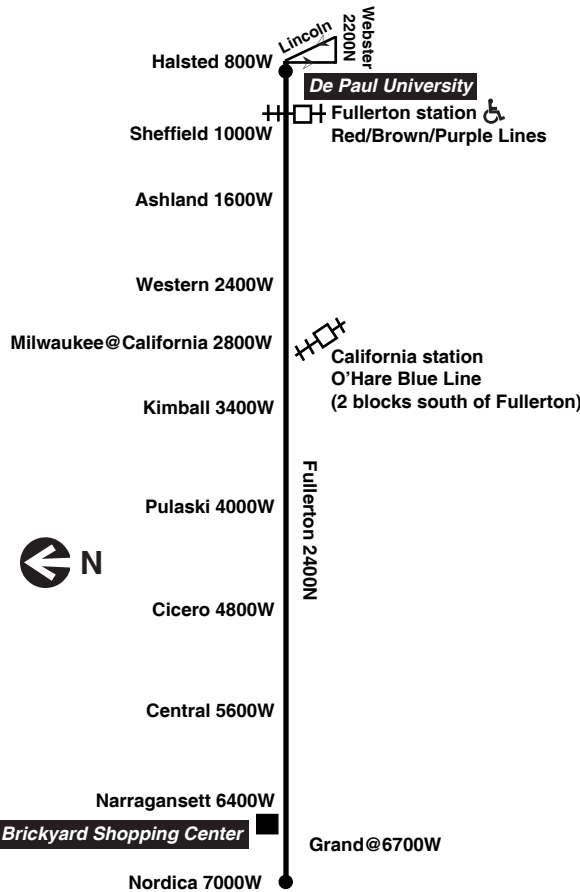

Supplementary service may be provided over portions of this route in addition to the trips shown. Please check destination signs and announcements when boarding buses.

CTA operating costs are funded in part through the Regional Transportation Authority, by the federal and state governments, and the City of Chicago and County of Cook.

Chicago Transit Authority

74 
Fullerton

Effective December 17, 2017

Monday thru Friday

74 Fullerton

Eastbound

Leave	Grand/ Nordica	Narragansett/ Fullerton	Cicero/ Fullerton	Pulaski/ Fullerton	Damen/ Fullerton	Arrive Lincoln/ Halsted
-----	3:40am	3:50am	3:54am	4:06am	4:19am	
4:00am	4:04	4:14	4:19	4:32	4:46	
4:21	4:25	4:35	4:40	4:53	5:07	
4:39	4:43	4:53	4:58	5:11	5:25	
4:54	4:58	5:08	5:13	5:26	5:40	
5:09	5:13	5:23	5:28	5:41	5:55	
5:24	5:28	5:38	5:43	5:56	6:10	
5:37	5:42	5:51	5:56	6:09	6:23	
5:48	5:53	6:02	6:07	6:21	6:35	
5:58	6:03	6:13	6:18	6:34	6:48	
-----	6:12	6:23	6:29	6:47	7:01	
6:15	6:20	6:31	6:37	6:56	7:10	