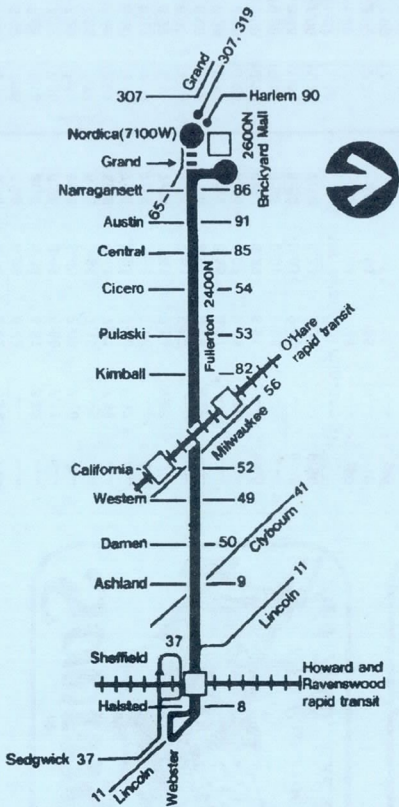

# 74 Fullerton

For more information call the RTA  
Travel Information Center in  
Chicago 836-7000  
suburbs 1-(800)-972-7000 toll-free

Open every day of the year from 5AM until 1AM next day