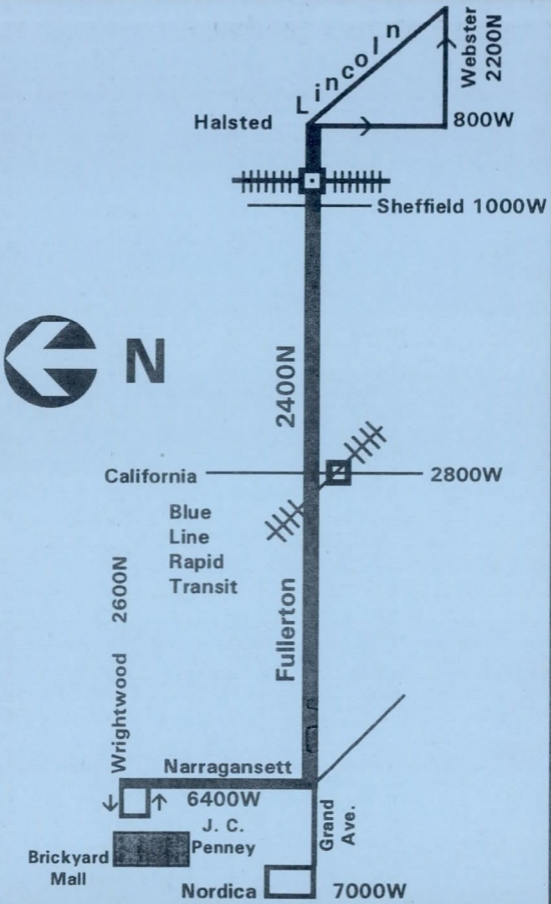

# 74 Fullerton

For more information call the RTA  
Travel Information Center at 836-7000

Open every day of the year from 5AM until 1AM next day.