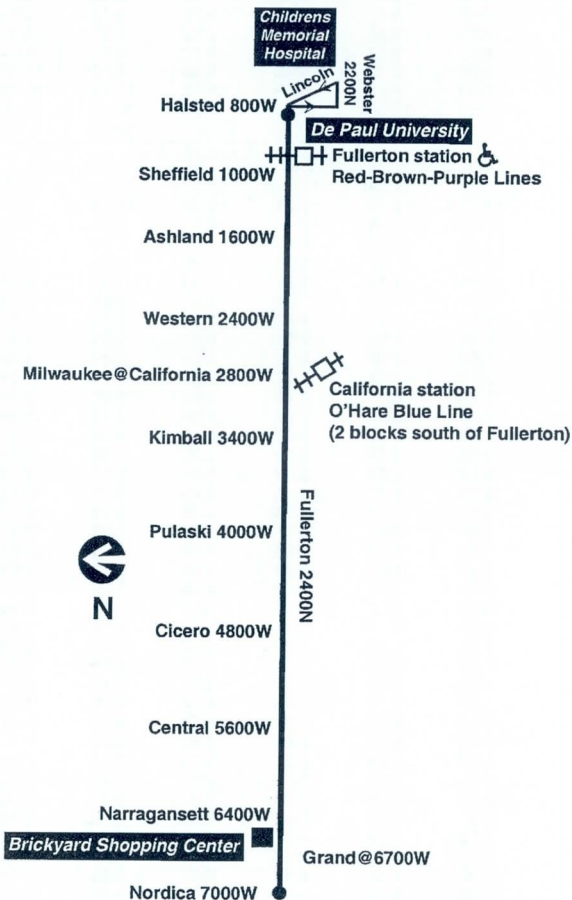

Chicago Transit Authority

74

Fullerton

Effective December 18, 2011

transitchicago.com

Monday thru Friday

74 Fullerton

Eastbound

Leave Grand/Nordica	Central/Fullerton	Pulaski/Fullerton	California/Fullerton	Damen/Fullerton	Arrive Lincoln/Halsted
3:55a	4:02a	4:11a	4:19a	4:24a	4:36a
4:15	4:22	4:32	4:40	4:44	4:56
4:35	4:42	4:51	4:59	5:04	5:16
4:53	5:00	5:10	5:19	5:24	5:37
5:07	5:15	5:26	5:35	5:40	5:53
5:21	5:29	5:39	5:48	5:54	6:07
5:35	5:43	5:54	6:04	6:09	6:23
5:49	5:58	6:10	6:20	6:26	6:40
6:01	6:10	6:22	6:32	6:38	6:52