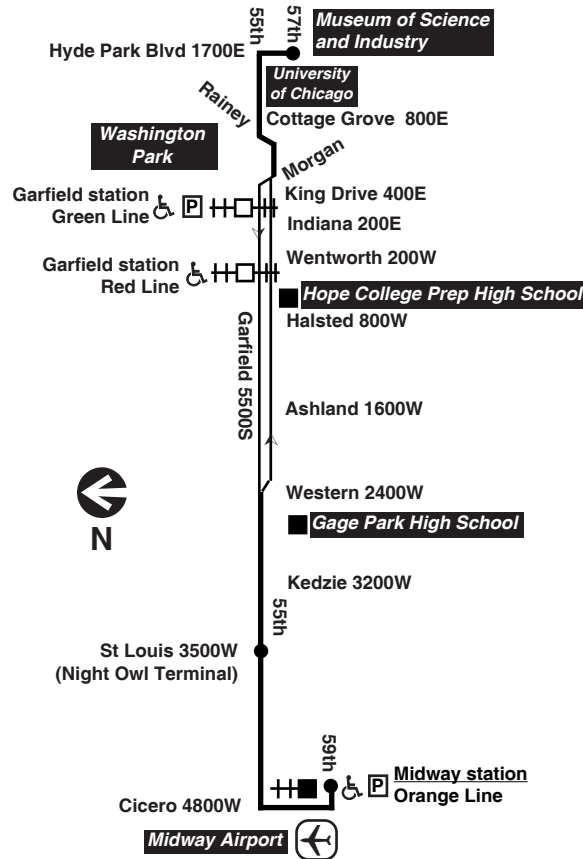

**Chicago Transit Authority**

**Garfield**

Effective September 6, 2020

Additional service may be provided on school days, September through June

**N55 Night Owl Service between St Louis and Museum**

**Monday thru Friday**