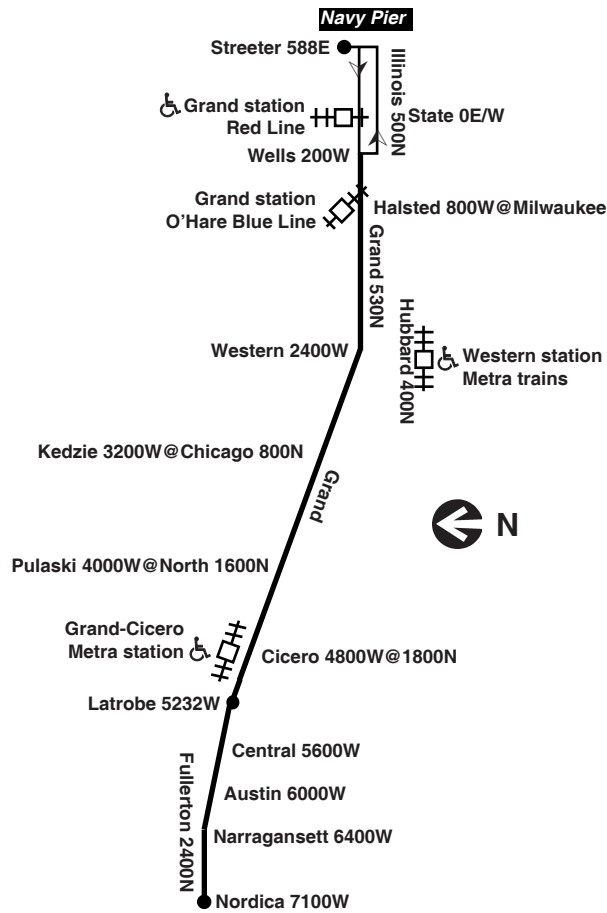

CTA Bike & Ride

Bicycle racks are available on the front exteriors of CTA buses. Bicycles can be placed on bicycle racks during normal hours of operation for each route. Racks accommodate two (2) bicycles at a time. Bicycles are also permitted on CTA trains during certain hours.

Please Stand Up

for Seniors and People with Disabilities
Federal law requires priority seating be designated for seniors and people with disabilities.

The schedules and other information in this timetable are subject to change. CTA does not assume responsibility for errors in timetables, nor for inconvenience or damage resulting from delayed trains or buses due to weather, traffic conditions, etc.

CTA operating costs are funded in part through the Regional Transportation Authority, by the federal and state governments, and the City of Chicago and County of Cook.

Supplementary service may be provided over portions of this route in addition to the trips shown. Please check destination signs and announcements when boarding buses.

For more Information call the RTA Travel Information Center in Chicago: 312-836-7000. Open 5 a.m. until 1 a.m. every day.

Para obtener mayor información, en Español, llame al Centro de Información: 312-836-7000.

Chicago Transit Authority

65
Grand

Effective March 27, 2016

Monday thru Friday **65 Grand**

Eastbound

Leave Grand/Nordica	Grand/Cicero	Grand/Pulaski	Grand/Chicago	Grand/Milwaukee/Halsted	Arrive Grand/Navy Pier
4:50am	5:02am	5:06am	5:14am	5:25am	5:36am
5:10	5:23	5:27	5:35	5:46	5:57
5:30	5:44	5:48	5:56	6:09	6:20
5:48	6:02	6:06	6:14	6:27	6:38
6:04	6:18	6:22	6:30	6:43	6:55

then every 7 to 12 minutes to Navy Pier until

6:59	7:14	7:19	7:29	7:44	8:00
7:16 L	7:20	7:25	7:35	7:50	8:06
7:10	7:25	7:31	7:41	7:56	8:13
7:26 L	7:30	7:36	7:46	8:01	8:18
7:20	7:35	7:41	7:51	8:06	8:23
7:37 L	7:41	7:47	7:57	8:13	8:31
7:30	7:46	7:52	8:02	8:18	8:36
7:47 L	7:51	7:57	8:07	8:23	8:41
7:40	7:56	8:02	8:12	8:28	8:46
7:57 L	8:01	8:07	8:17	8:33	8:51
7:50	8:06	8:12	8:22	8:38	8:56
8:07 L	8:11	8:17	8:27	8:43	9:01
8:00	8:16	8:22	8:32	8:48	9:06
8:17 L	8:21	8:27	8:37	8:53	9:11
8:10	8:26	8:32	8:42	8:58	9:16
8:23	8:39	8:45	8:55	9:11	9:29
8:31	8:47	8:53	9:03	9:19	9:37

then every 9 to 20 minutes to Navy Pier until

2:54pm	3:10pm	3:16pm	3:26pm	3:39pm	3:53pm
3:12	3:28	3:34	3:45	3:58	4:12
3:26	3:42	3:49	4:00	4:13	4:27
3:38	3:54	4:01	4:12	4:25	4:39
3:48	4:04	4:11	4:22	4:35	4:49
3:58	4:14	4:21	4:32	4:45	4:59

then every 10 to 13 minutes to Navy Pier until

4:58	5:14	5:21	5:32	5:45	5:59
5:10	5:26	5:33	5:44	5:57	6:11
5:20	5:36	5:43	5:54	6:07	6:21
5:24	5:40	5:47	5:58	6:11	6:25
5:37	5:53	5:59	6:10	6:23	6:37
5:40	5:55	6:02	6:12	6:25	6:39
5:52	6:07	6:13	6:24	6:37	6:51
5:58	6:13	6:18	6:28	6:40	6:54
6:08	6:23	6:28	6:38	6:50	7:04
6:12	6:27	6:32	6:42	6:54	7:08
6:18	6:33	6:38	6:48	7:00	7:14

then every 2 to 9 minutes to Grand/Pulaski and every 20 minutes to Navy Pier until

7:00	7:14	7:19	7:29	7:44	8:00
7:18	7:32	7:37	7:45	7:57	8:10
7:36	7:50	7:55	8:06	8:18	8:31
7:39	7:53	7:58	8:06	8:18	8:31
8:00	8:13	8:17	8:25	8:37	8:49
8:19	8:32	8:36	8:46	8:58	9:10
8:21	8:34	8:38	8:46	8:58	9:10
8:43	8:55	8:59	9:07	9:18	9:29
9:05	9:17	9:21	9:29	9:40	9:51
9:12	9:24	9:28	9:38	9:49	10:00
9:32	9:44	9:48	9:58	10:09	10:20
9:52	10:04	10:08	10:18	10:29	10:40
10:09	10:21	10:25	10:35	10:46	10:57
10:26	10:38	10:42	10:52	11:03	11:14
10:46	10:58	11:02	11:12	11:23	11:34

L - trip begins at Latrobe at time shown

Westbound

then every 3 to 10 minutes to Grand/Chicago and every 18 to 20 minutes to Grand/Nordica until

10:55	11:09	11:22	11:31	11:37	11:51
11:15	11:29	11:42	11:51	11:57	12:11pm
11:35	11:49	12:02pm	12:11pm	12:17pm	12:31
11:55	12:09pm	12:22	12:31	12:37	12:51
12:15pm	12:29	12:42	12:51	12:57	1:11
12:35	12:49	1:02	1:11	1:17	1:31
12:55	1:10	1:23	1:33	1:39	1:55
1:15	1:30	1:43	1:53	1:59	2:15
1:34	1:49	2:02	2:12	2:18	2:34
1:53	2:10	2:24	2:35	2:41	2:57
2:12	2:29	2:43	2:54	3:00	3:16
2:31	2:48	3:02	3:13	3:19	3:35
2:50	3:09	3:23	3:34	3:41	3:57
3:08	3:28	3:43	3:54	4:01	4:17
3:24	3:44	3:59	4:10	4:17	4:33
3:38	3:58	4:13	4:24	4:31	4:47
3:50	4:10	4:25	4:36	4:43	4:59

then every 4 to 11 minutes until