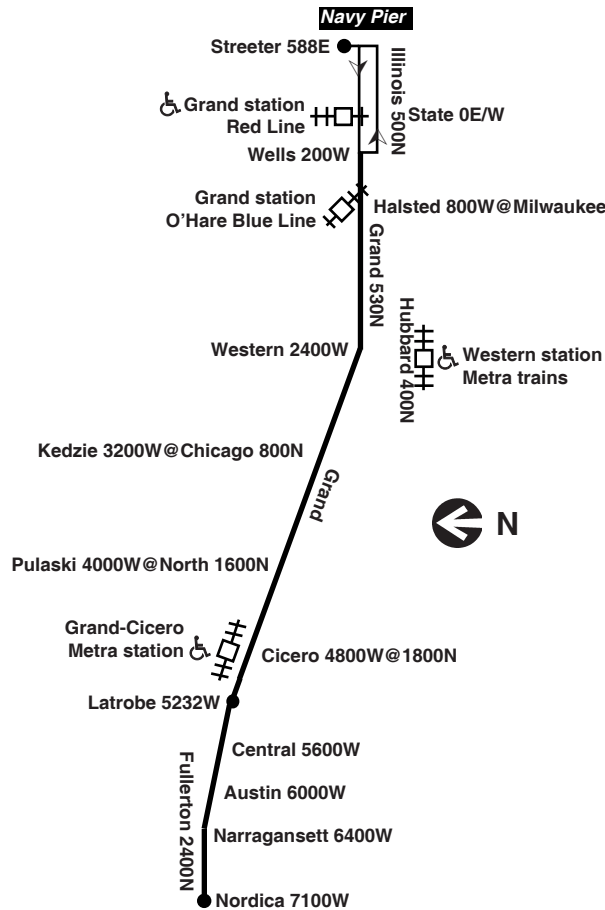

Chicago Transit Authority

65 
Grand

Effective March 31, 2019

Monday thru Friday

Eastbound

Leave Grand/Nordica	Grand/Cicero	Grand/Pulaski	Grand/Chicago	Grand/Milwaukee/Halsted	Arrive Navy Pier
4:47am	4:59am	5:04am	5:11am	5:23am	5:35am
5:12	5:24	5:29	5:36	5:48	6:00
5:32	5:45	5:50	5:58	6:11	6:25
5:47	6:00	6:06	6:14	6:27	6:41
6:00	6:13	6:19	6:27	6:41	6:55
6:11	6:26	6:32	6:41	6:56	7:10
6:20	6:35	6:41	6:50	7:06	7:20
6:28	6:44	6:50	6:59	7:15	7:30
6:35	6:51	6:57	7:06	7:23	7:38
6:42	6:58	7:05	7:15	7:33	7:49
7:01 L	7:05	7:11	7:22	7:40	7:56
6:54	7:12	7:18	7:29	7:47	8:04
7:13 L	7:17	7:24	7:34	7:53	8:10
7:05	7:22	7:29	7:39	7:58	8:15