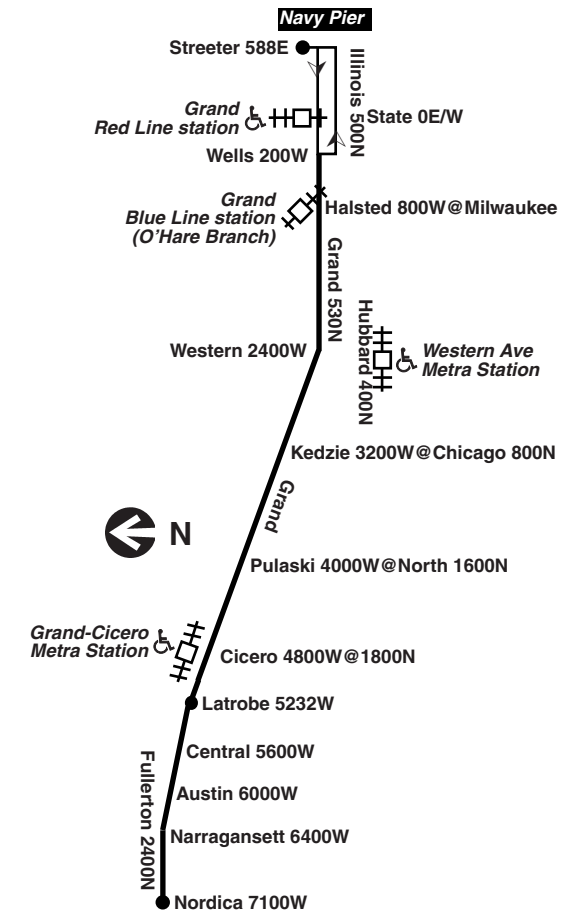

Federal law requires priority seating be designated for seniors and people with disabilities. **Please stand up** and yield these seats when needed for qualifying riders or when asked.

Schedules and other info in this timetable are subject to change. CTA does not assume responsibility for errors in timetables nor for inconvenience or damage resulting from delays.

Pay close attention to destination signs and announcements when boarding: added service may sometimes be provided over portions of this or any bus route and some trips can end before the furthest terminal on a line depending on service needs or time of day.

Bicycle racks are installed on the front of all CTA buses and are allowed on CTA trains during certain hours. See our Bike & Ride brochure or webpage for help on how to use racks and more.

Know before you go: Get alerts from us by text or e-mail about planned service changes every week or instant alerts for unplanned reroutes and disruptions. Sign up for CTA Updates today at transitchicago.com/updates.

For more travel information, use the Ventra app or call the RTA Travel Information Center at 312-836-7000. *Para obtener mayor información, en Español, llame al Centro de Información a 312-836-7000.*

Chicago Transit Authority

65 Grand

Effective Jun. 9, 2024

All CTA buses are accessible

transitchicago.com/bus/65

Monday thru Friday

#65 Grand

Eastbound

LV Grand/Nordica	Grand/Cicero	Grand/Pulaski	Grand/Chicago	Grand/Milwaukee/Halsted	AR Navy Pier
4:45 a	4:57 a	5:02 a	5:09 a	5:21 a	5:34 a
5:11	5:23	5:28	5:35	5:47	6:00
5:32	5:45	5:50	5:58	6:11	6:25
5:47	6:00	6:06	6:14	6:27	6:41
6:00	6:13	6:19	6:27	6:41	6:55
6:11	6:26	6:32	6:41	6:56	7:10
6:21	6:36	6:42	6:52	7:07	7:22
6:43L	6:47	6:53	7:03	7:19	7:34
6:41	6:57	7:04	7:14	7:32	7:48
7:03L	7:08	7:14	7:25	7:43	7:59
6:59	7:17	7:23	7:34	7:53	8:09
7:21L	7:25	7:32	7:42	8:01	8:18
7:16	7:33	7:40	7:50	8:09	8:26
7:36L	7:41	7:47	7:58	8:17	8:33
7:31	7:48	7:55	8:05	8:24	8:41
7:52L	7:56	8:02	8:12	8:31	8:48
7:48	8:05	8:11	8:21	8:40	8:57
8:11L	8:15	8:21	8:31	8:50	9:07
8:08	8:24	8:30	8:41	8:59	9:16
8:28	8:44	8:50	9:01	9:19	9:35
8:38	8:54	9:00	9:10	9:27	9:44
8:49	9:05	9:11	9:21	9:38	9:55
9:01	9:17	9:24	9:33	9:50	10:05

then every 14 to 22 minutes from Grand/Nordica until

1:18p	1:35p	1:42p	1:51p	2:06p	2:21p
---	---	---	---	---	---
1:39	1:56	2:03	2:12	2:27	2:42
2:00	2:16	2:24	2:33	2:48	3:03

then every 9 to 16 minutes from Grand/Nordica and every 2 to 7 minutes from Grand/Chicago until

4:11	4:29	4:37	4:46	5:03	5:18
---	---	---	---	---	---
4:22	4:40	4:48	4:57	5:15	5:31
4:38L	4:42	4:50	---	---	---
---	---	---	5:03	5:21	5:37
4:34	4:52	5:00	5:09	5:27	5:43
4:57L	5:01	5:09	---	---	---
4:46	5:04	5:12	5:21	5:39	5:55
4:58	5:16	5:24	5:33	5:50	6:06
5:14L	5:18	5:26	---	---	---
5:15	5:34	5:40	5:50	6:06	6:21
5:32L	5:36	5:43	---	---	---
5:33	5:50	5:57	6:06	6:21	6:36
5:57L	6:01	6:08	---	---	---
5:50	6:07	6:14	6:23	6:38	6:53
5:53	6:10	6:17	---	---	---
6:14L	6:18	6:24	---	---	---
6:08	6:24	6:31	6:39	6:53	7:07
6:32L	6:35	6:41	---	---	---
6:29	6:45	6:51	6:59	7:13	7:26
6:50L	6:53	6:58	---	---	---
6:50	7:05	7:10	7:18	7:31	7:44
7:07L	7:10	7:16	---	---	---
7:12	7:26	7:31	7:39	7:52	8:05
7:34	7:48	7:53	8:01	8:14	8:27
7:52	8:06	8:12	---	---	---
7:56	8:10	8:15	8:23	8:36	8:49
8:18	8:32	8:37	8:45	8:57	9:10
8:21	8:35	8:40	---	---	---
8:41	8:54	8:59	9:06	9:17	9:30
9:04	9:17	9:22	9:29	9:40	9:52
9:24	9:37	9:41	9:48	10:00	10:12
9:44	9:55	9:59	10:06	10:18	10:30
10:04	10:15	10:19	10:26	10:37	10:49
10:10	10:20	10:24	---	---	---
10:30	10:40	10:43	---	---	---
10:50	11:00	11:04	---	---	---
11:10	11:20	11:24	---	---	---
11:30	11:40	11:44	---	---	---
11:50	12:00	12:04 a	---	---	---

Westbound