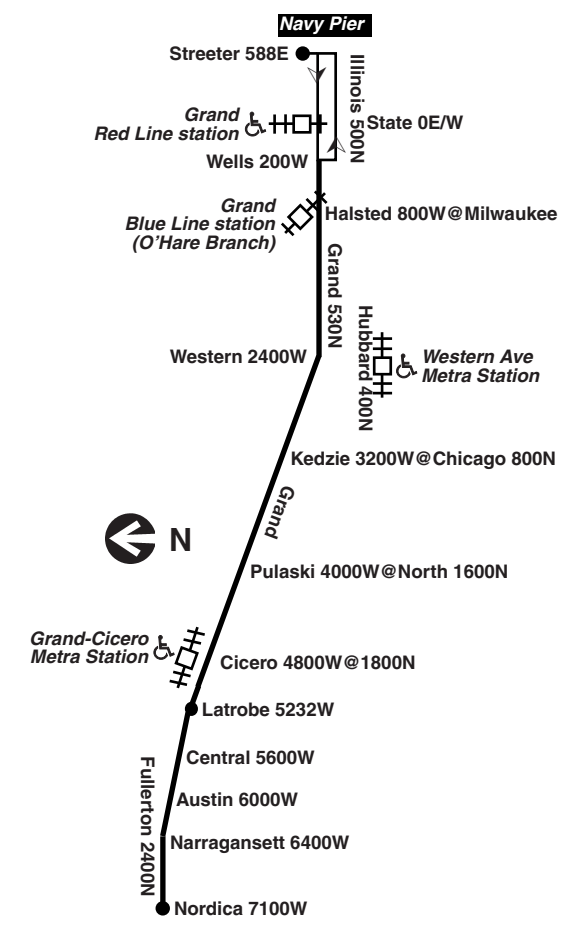

Pay close attention to destination signs and announcements when boarding: added service may sometimes be provided over portions of this or any bus route and some trips can end before the furthest terminal on a line depending on service needs or time of day.

# 65 Grand

Effective Dec. 22, 2024

All CTA buses are accessible

[transitchicago.com/bus/65](http://transitchicago.com/bus/65)

**Monday thru Friday**

**#65 Grand**

**Eastbound**

LV Grand/Nordica	Grand/Cicero	Grand/Pulaski	Grand/Chicago	Grand/Milwaukee/Halsted	AR Navy Pier
4:45a	4:57a	5:02a	5:09a	5:21a	5:34a
5:11	5:23	5:28	5:35	5:47	6:00
5:32	5:45	5:50	5:58	6:11	6:25
5:47	6:00	6:06	6:14	6:27	6:41
6:00	6:13	6:19	6:27	6:41	6:55
6:11	6:26	6:32	6:41	6:56	7:10
6:21	6:36	6:42	6:52	7:07	7:22
6:43L	6:47	6:53	7:03	7:19	7:34
6:41	6:57	7:04	7:14	7:32	7:48
-----	-----	-----	7:18	7:37	7:53
7:03L	7:08	7:14	7:25	7:43	7:59
6:59	7:17	7:23	7:34	7:53	8:09
7:21L	7:25	7:32	7:42	8:01	8:18
7:16	7:33	7:40	7:50	8:09	8:26
7:36L	7:41	7:47	7:58	8:17	8:33
7:31	7:48	7:55	8:05	8:24	8:41
7:52L	7:56	8:02	8:12	8:31	8:48
7:48	8:05	8:11	8:21	8:40	8:57
8:11L	8:15	8:21	8:31	8:50	9:07
8:08	8:24	8:30	8:41	8:59	9:16
-----	-----	8:49T	8:51	9:09	9:26
8:28	8:44	8:50	9:01	9:19	9:35
8:38	8:54	9:00	9:10	9:27	9:44
8:49	9:05	9:11	9:21	9:38	9:55
9:01	9:17	9:24	9:33	9:50	10:05
9:15	9:31	9:38	9:48	10:04	10:19
9:32	9:48	9:55	10:05	10:21	10:36

L - trip begins/ends at Grand/Latrobe at time shown  
T - trip begins/ends at Chicago/Troy at time shown