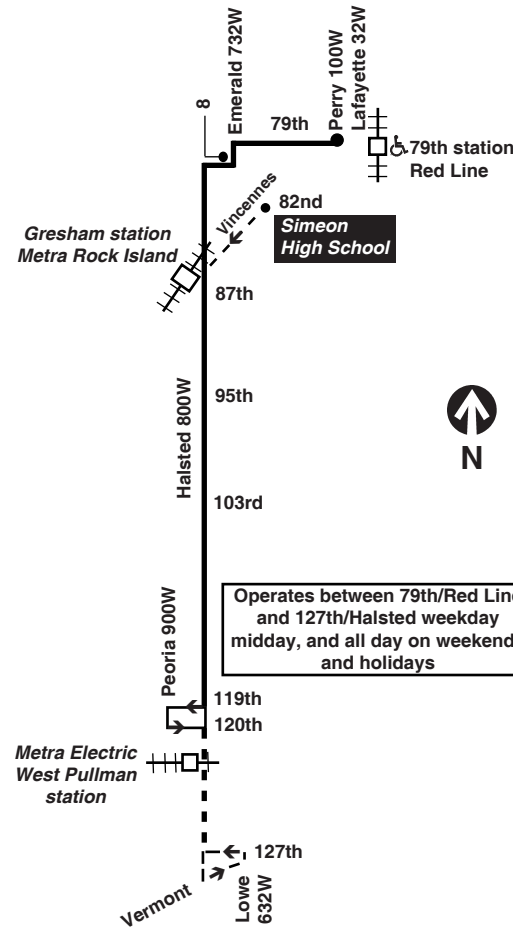

CTA Bike & Ride

Bicycle racks are available on the front exteriors of CTA buses. Bicycles can be placed on bicycle racks during normal hours of operation for each route. Racks accommodate two (2) bicycles at a time. Bicycles are also permitted on CTA trains during certain hours.

Please Stand Up &

for Seniors and People with Disabilities
Federal law requires priority seating be designated for seniors and people with disabilities.

The schedules and other information in this timetable are subject to change. CTA does not assume responsibility for errors in timetables, nor for inconvenience or damage resulting from delayed trains or buses due to weather, traffic conditions, etc.

Supplementary service may be provided over portions of this route in addition to the trips shown. Please check destination signs and announcements when boarding buses.

CTA operating costs are funded in part through the Regional Transportation Authority, by the federal and state governments, and the City of Chicago and County of Cook.

For more information call the RTA Travel Information Center in Chicago: 312-836-7000. Open 5 a.m. until 1 a.m. every day.

Para obtener mayor información, en Español, llame al Centro de Información: 312-836-7000.

Chicago Transit Authority

8A

South Halsted

Effective December 18, 2016

Additional service may be provided on school days, September through June

Monday thru Friday

Northbound

Leave 127th/Halsted	Leave 120th/Halsted	103rd/Halsted	95th/Halsted	87th/Halsted	Arrive 79th/Perry Red Line
----	6:00am	6:09am	6:14am	6:18am	6:27am
----	6:20	6:30	6:35	6:40	6:50
----	6:36	6:46	6:52	6:57	7:07
----	6:49	6:59	7:05	7:10	7:20
----	7:02	7:12	7:18	7:23	7:33
----	7:13	7:23	7:29	7:34	7:44
----	7:24	7:35	7:41	7:46	7:57
----	7:36	7:47	7:53	7:58	8:09
----	7:49	8:00	8:06	8:11	8:22
----	8:03	8:14	8:20	8:25	8:36
----	8:19	8:29	8:35	8:40	8:50
----	8:36	8:46	8:52	8:56	9:06
----	8:53	9:03	9:09	9:13	9:23
9:05am	9:10	9:21	9:26	9:31	9:41
9:23	9:28	9:39	9:44	9:49	9:59
9:41	9:46	9:57	10:02	10:07	10:17
9:59	10:04	10:15	10:20	10:25	10:35
10:17	10:22	10:33	10:38	10:42	10:53
10:35	10:40	10:51	10:56	11:00	11:11
10:53	10:58	11:09	11:14	11:18	11:29
11:11	11:16	11:27	11:32	11:36	11:47
11:29	11:34	11:45	11:50	11:54	12:05pm
11:47	11:52	12:03pm	12:08pm	12:12pm	12:23
12:05pm	12:10pm	12:21	12:26	12:30	12:41
12:23	12:28	12:39	12:45	12:49	1:00
12:39	12:44	12:55	1:01	1:05	1:16
12:55	1:00	1:11	1:17	1:21	1:32
1:10	1:15	1:26	1:32	1:36	1:47
1:25	1:30	1:41	1:47	1:51	2:02
1:40	1:45	1:56	2:02	2:06	2:17
1:55	2:00	2:11	2:17	2:21	2:32
2:10	2:15	2:26	2:32	2:36	2:47
----	2:28	2:39	2:44	2:49	3:01
----	2:40	2:51	2:56	3:01	3:13
----	2:53	3:04	3:09	3:14	3:26
----	3:08	3:19	3:24	3:29	3:41
----	3:15U	3:26	3:32	3:37	3:48
----	3:23	3:34	3:40	3:45	3:56
----	3:38	3:49	3:55	4:00	4:11
----	3:53	4:04	4:10	4:15	4:26
----	4:08	4:19	4:25	4:30	4:41
----	4:15M	4:26	4:32	4:37	4:49
----	4:23	4:34	4:40	4:45	4:56
----	4:38	4:49	4:55	5:00	5:11
----	4:53	5:03	5:09	5:13	5:24
----	5:08	5:18	5:24	5:28	5:39
----	5:23	5:33	5:39	5:43	5:54
----	5:39	5:49	5:55	5:59	6:10
----	5:57	6:07	6:12	6:16	6:27
----	6:15	6:25	6:30	6:34	6:45
----	6:32	6:42	6:47	6:51	7:02
----	6:50	6:59	7:04	7:08	7:18
----	7:10	7:19	7:24	7:28	7:38
----	7:30	7:39	7:44	7:48	7:58
----	7:51	8:00	8:05	8:09	8:19
----	8:15	8:24	8:29	8:33	8:43
----	8:40	8:49	8:54	8:58	9:07

8A South Halsted

Southbound