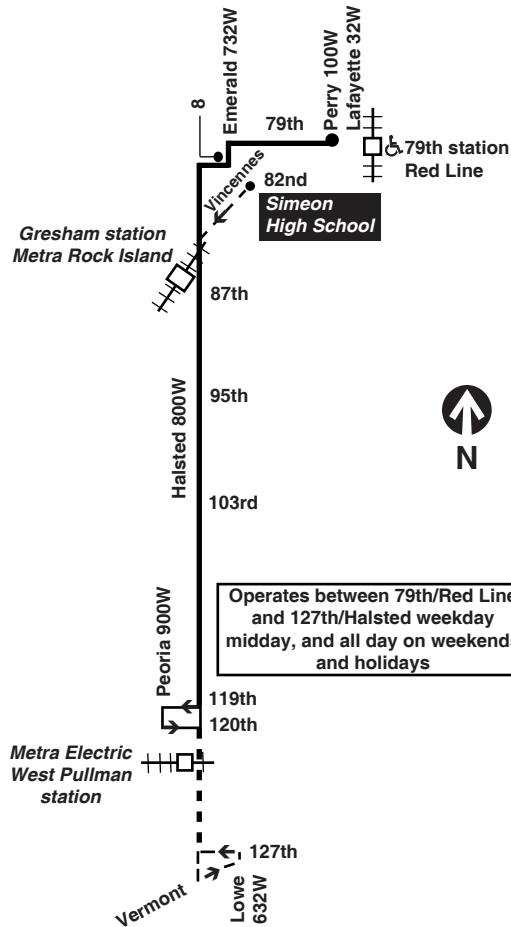

CTA Bike & Ride

Bicycle racks are available on the front exteriors of CTA buses. Bicycles can be placed on bicycle racks during normal hours of operation for each route. Racks accommodate two (2) bicycles at a time. Bicycles are also permitted on CTA trains during certain hours.

Please Stand Up &

for Seniors and People with Disabilities
Federal law requires priority seating be designated for seniors and people with disabilities.

The schedules and other information in this timetable are subject to change. CTA does not assume responsibility for errors in timetables, nor for inconvenience or damage resulting from delayed trains or buses due to weather, traffic conditions, etc.

Supplementary service may be provided over portions of this route in addition to the trips shown. Please check destination signs and announcements when boarding buses.

CTA operating costs are funded in part through the Regional Transportation Authority, by the federal and state governments, and the City of Chicago and County of Cook.

For more information call the RTA Travel Information Center in Chicago: 312-836-7000. Open 6am until 7pm, Monday thru Saturday.

Para obtener mayor información, en Español, llame al Centro de Información: 312-836-7000.

Chicago Transit Authority

8A

South Halsted

Effective August 29, 2021

Monday thru Friday

8A South Halsted

Northbound

Leave 127th/Lowe	Leave Halsted/120th	Halsted/103rd	Halsted/95th	Halsted/87th	Arrive 79th/Perry Red Line
----	6:00am	6:09am	6:14am	6:18am	6:27am
----	6:20	6:29	6:34	6:39	6:48
----	6:37	6:47	6:53	6:57	7:07
----	6:53	7:03	7:09	7:13	7:23
----	7:06	7:17	7:23	7:28	7:38
----	7:17	7:28	7:34	7:39	7:49
----	7:28	7:39	7:45	7:50	8:00
----	7:41	7:52	7:58	8:03	8:13
----	7:54	8:05	8:11	8:16	8:27
----	8:09	8:20	8:26	8:31	8:42
----	8:26	8:37	8:42	8:47	8:57
----	8:43	8:54	8:59	9:04	9:13
----	9:00	9:11	9:16	9:21	9:30
9:11am	9:17	9:28	9:33	9:38	9:47
9:28	9:34	9:45	9:50	9:55	10:04
9:45	9:50	10:01	10:06	10:11	10:21
10:02	10:07	10:18	10:24	10:28	10:37
10:19	10:24	10:34	10:39	10:45	10:54
10:36	10:41	10:51	10:56	11:01	11:10
10:53	10:58	11:09	11:14	11:19	11:28
11:10	11:15	11:26	11:32	11:36	11:46
11:27	11:33	11:44	11:50	11:54	12:04pm
11:45	11:50	12:02pm	12:07pm	12:11pm	12:21
12:02pm	12:07pm	12:19	12:24	12:28	12:38
12:19	12:24	12:36	12:41	12:45	12:55
12:36	12:41	12:52	12:58	1:02	1:13
12:51	12:57	1:07	1:13	1:18	1:28
1:07	1:12	1:23	1:29	1:33	1:44
1:22	1:27	1:38	1:44	1:48	1:59
1:37	1:42	1:53	1:59	2:03	2:14
1:52	1:57	2:08	2:14	2:18	2:29
2:06	2:12	2:22	2:28	2:33	2:43
2:21	2:26	2:37	2:43	2:47	2:58
----	2:38	2:49	2:55	2:59	3:10
----	2:52	3:03	3:09	3:13	3:24
----	3:06	3:17	3:23	3:27	3:38
----	3:13U	3:24	3:30	3:34	3:45
----	3:20	3:31	3:37	3:41	3:52
----	3:34	3:45	3:51	3:55	4:06
----	3:50	4:00	4:06	4:11	4:21
----	4:06	4:16	4:22	4:26	4:37
----	4:11M	4:21	4:27	4:31	4:42
----	4:22	4:32	4:38	4:42	4:53
----	4:38	4:48	4:54	4:58	5:09
----	4:54	5:04	5:10	5:14	5:25
----	5:10	5:21	5:26	5:31	5:41
----	5:27	5:37	5:43	5:47	5:58
----	5:43	5:53	5:59	6:03	6:13
----	6:00	6:10	6:16	6:20	6:30
----	6:18	6:28	6:33	6:38	6:47
----	6:37	6:47	6:52	6:56	7:06
----	6:57	7:07	7:12	7:16	7:25
----	7:18	7:28	7:33	7:37	7:45
----	7:38	7:47	7:52	7:56	8:05
----	7:59	8:08	8:13	8:17	8:25
----	8:19	8:28	8:33	8:37	8:46
----	8:40	8:49	8:54	8:58	9:06
----	9:00	9:09	9:14	9:18	9:27
9:15	9:21	9:30	9:35	9:39	9:47
9:36	9:41	9:50	9:55	9:59	10:08
9:56	10:02	10:11	10:16	10:20	10:28
10:17	10:22	10:31	10:36	10:40	10:49
10:37	10:43	10:52	10:57	11:01	11:09
10:58	11:03	11:12	11:17	11:21	11:30
11:18	11:24	11:33	11:38	11:42	11:50
11:39	11:44	11:53	11:58	12:02am	12:11am
11:59	12:05am	12:14am	12:19am	12:23	12:31
12:20am	12:25	12:34	12:39	12:43	12:52

Southbound