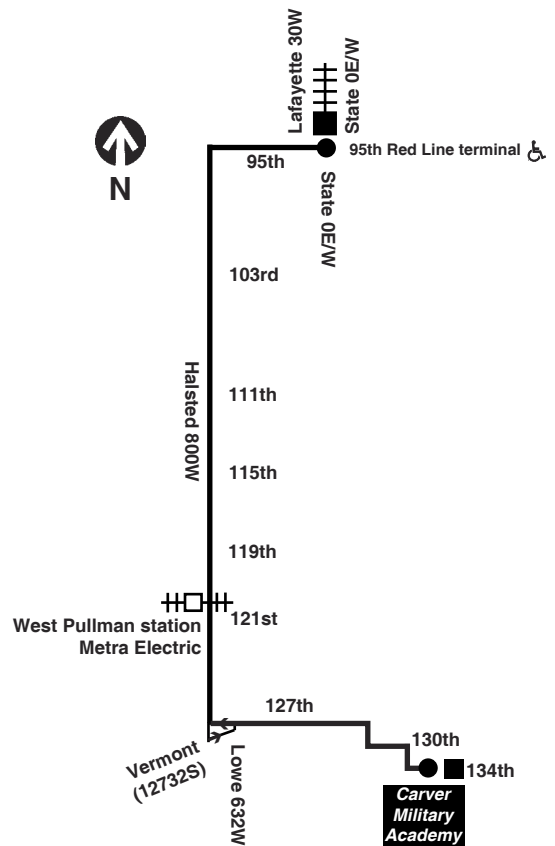

Chicago Transit Authority

108 ♿

Halsted-95th

Effective August 22, 2022

Monday thru Friday

108 Halsted-95th

Northbound

Carver Military Academy	Leave 127th/ Lowe	111th/ Halsted	103rd/ Halsted	95th/ Halsted	Arrive 95th/ Dan Ryan
----	5:45am	5:54am	5:58am	6:02am	6:08am
----	6:03	6:12	6:16	6:20	6:26
----	6:19	6:29	6:33	6:38	6:45
----	6:34	6:44	6:49	6:55	7:02
----	6:49	6:59	7:04	7:10	7:17
----	7:05	7:15	7:20	7:26	7:33
----	7:22	7:33	7:38	7:44	7:52
----	7:40	7:51	7:57	8:03	8:11
----	7:58	8:09	8:15	8:21	8:29
----	8:16	8:27	8:32	8:37	8:44
----	8:35	8:45	8:50	8:55	9:01
----	8:55	9:05	9:10	9:15	9:21

then, no service until

Southbound

Leave 95th/ Dan Ryan	95th/ Halsted	103rd/ Halsted	111th/ Halsted	Arrive 127th/ Lowe	Carver Military Academy
----	----	5:30am	5:33am	5:40am	----
----	----	5:45	5:48	5:55	----
----	----	6:00	6:03	6:10	----
6:07am	6:11am	6:15	6:18	6:25	----
6:22	6:26	6:30	6:33	6:40	----
6:37	6:41	6:45	6:48	7:05	7:05L
6:52	6:56	7:00	7:04	7:21	7:21L
7:08	7:12	7:16	7:20	7:38	7:38L
7:25	7:29	7:33	7:37	7:55	7:55L
7:45	7:49	7:54	7:59	8:08	----
8:05	8:09	8:14	8:19	8:29	----
8:25	8:29	8:34	8:39	8:49	----
8:45	8:49	8:54	8:59	9:08	----

M - Service between Carver Academy and 127th/Lowe operates Monday thru Thursday, school days only

F - Service between Carver Academy and 127th/Lowe operates on Friday, school days only

L - trip ends at 127th/Lowe when school is not in session