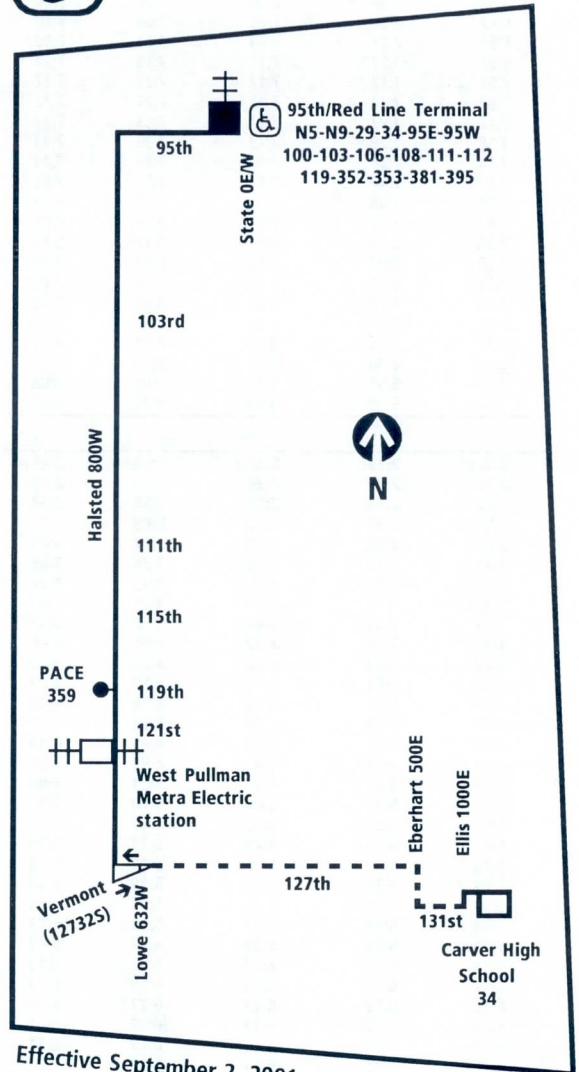

No Saturday, Sunday/Holiday service. Use 8A South Halsted or PACE 352 Halsted.

For more Information call the RTA Travel Information Center in Chicago: 836-7000. Open 5 a.m. until 1 a.m. every day.

Para obtener mayor información, en Español, llame al Centro de Información: 836-7000.

CHICAGO TRANSIT AUTHORITY

108

HALSTED-95TH

Effective September 2, 2001

www.transitchicago.com

www.transitchicago.com

Monday through Friday-ONLY

Northbound

Leave 127th/ Lowe	111th/ Halsted	103rd/ Halsted	95th/ Halsted	Arrive 95th/ Red Line
6:00a	6:07a	6:12a	6:17a	6:21a
6:08	6:15	6:20	6:25	6:29
6:16	6:23	6:28	6:33	6:37
6:23	6:30	6:35	6:40	6:44
6:36	6:43	6:48	6:53	6:57
6:42	6:50	6:55	7:00	7:04
6:47	6:56	7:01	7:06	7:10
6:52	7:01	7:06	7:12	7:16
6:57	7:07	7:12	7:18	7:22
7:02	7:12	7:17	7:23	7:27
7:07	7:17	7:22	7:28	7:32
7:12	7:22	7:27	7:33	7:37
7:18	7:28	7:33	7:39	7:43
7:24	7:34	7:39	7:45	7:49
7:30	7:40	7:45	7:51	7:55
7:24C	7:46	7:51	7:57	8:01
7:43	7:53	7:58	8:04	8:08
7:50	8:00	8:05	8:11	8:15
7:58	8:07	8:12	8:18	8:22
8:06	8:15	8:20	8:25	8:29
8:14	8:22	8:27	8:32	8:36
8:22	8:30	8:35	8:39	8:43
8:30	8:38	8:43	8:47	8:51
8:38	8:46	8:51	8:55	8:59
8:47	8:55	9:00	9:04	9:08
9:07	9:15	9:20	9:24	9:28