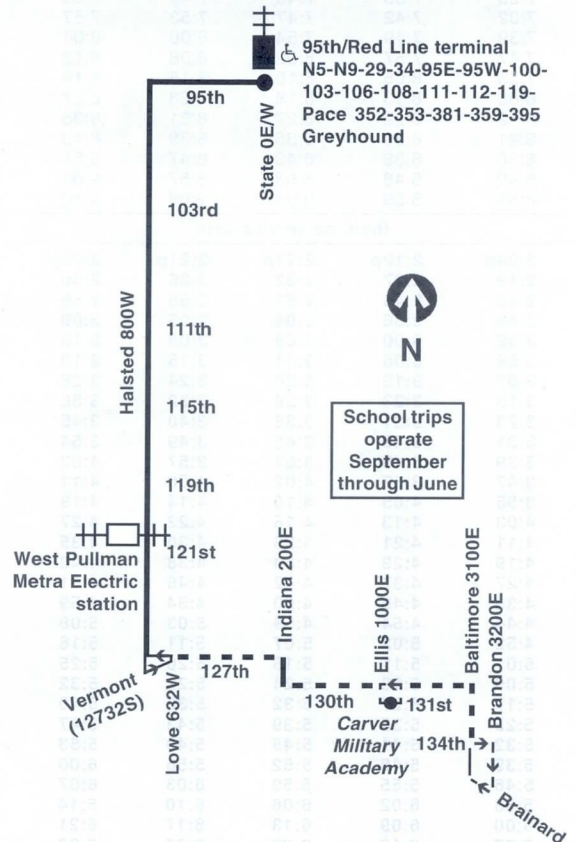

SB from Carver via 130th-Baltimore-134th-Brandon-Brainard

Northbound

Leave Brandon/ Brainard	Arrive Carver Academy	Leave Carver Academy	127th/ Lowe	111th/ Halsted	Arrive 95th/ Red Line
7:24a	7:35a
7:39	7:50
2:40p	2:52p	2:40p	2:52p	3:00p	3:13p
2:46	2:58	2:46	2:58	3:06	3:19

Para obtener mayor información, en Español, llame al Centro de Información: 836-7000.

www.transitchicago.com

Chicago Transit Authority

108

Halsted-95th

Effective August 27, 2006

New school service between Hegewisch and Carver Military Academy

School trips operate September through June

www.transitchicago.com

Northbound

Leave 127th/Lowe	111th/ Halsted	103rd/ Halsted	95th/ Halsted	Arrive 95th/ Red Line
6:00a	6:07a	6:12a	6:17a	6:21a
6:10	6:17	6:22	6:27	6:31
6:19	6:26	6:31	6:36	6:40
6:27	6:34	6:39	6:44	6:48
6:34	6:41	6:46	6:51	6:55
6:40	6:47	6:52	6:58	7:02
6:45	6:53	6:58	7:04	7:08
6:50	6:59	7:04	7:10	7:14
6:55	7:04	7:09	7:15	7:19
7:00	7:10	7:15	7:21	7:25
7:06	7:16	7:21	7:27	7:31
7:12	7:22	7:27	7:33	7:37
7:18	7:28	7:33	7:39	7:43
7:25	7:35	7:40	7:46	7:50
7:32	7:42	7:47	7:53	7:57
7:39	7:49	7:54	8:00	8:04
7:47	7:57	8:02	8:08	8:12
7:55	8:05	8:10	8:15	8:19
8:03	8:13	8:18	8:23	8:27
8:12	8:22	8:27	8:31	8:35
8:21	8:30	8:35	8:39	8:43
8:30	8:38	8:43	8:47	8:51
8:40	8:48	8:53	8:57	9:01
8:51	8:59	9:04	9:08	9:12

am light face pm bold face

Southbound

Leave 95th/ Red Line	95th/ Halsted	103rd/ Halsted	111th/ Halsted	Arrive 127th/Lowe
5:21a	5:25a	5:28a	5:31a	5:40a
5:49	5:53	5:56	5:59	6:08
6:02	6:06	6:09	6:12	6:21
6:14	6:18	6:21	6:24	6:33
6:25	6:29	6:32	6:35	6:44
6:35	6:39	6:42	6:45	6:54
6:44	6:48	6:51	6:54	7:03
6:52	6:56	6:59	7:02	7:11
6:59	7:03	7:06	7:09	7:18
7:06	7:10	7:13	7:16	7:25
7:12	7:16	7:19	7:23	7:32
7:18	7:22	7:25	7:29	7:38
7:24	7:28	7:32	7:36	7:45
7:29	7:33	7:37	7:41	7:50
7:37	7:41	7:45	7:49	7:58
7:46	7:50	7:54	7:58	8:07
7:55	7:59	8:03	8:07	8:16
8:04	8:08	8:12	8:16	8:25
8:14	8:18	8:22	8:26	8:35
8:25	8:29	8:33	8:37	8:46
8:37	8:41	8:45	8:49	8:58
8:50	8:54	8:58	9:02	9:11
9:13	9:17	9:21	9:25	9:34