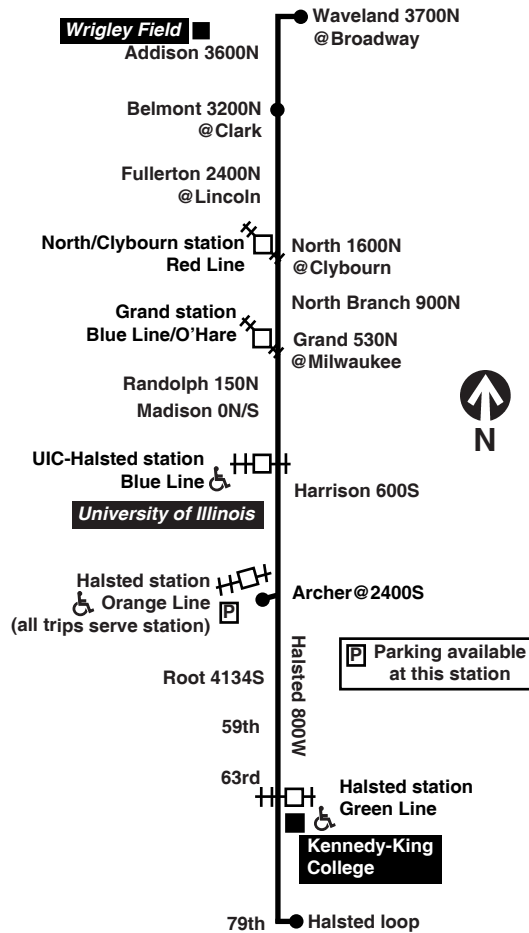

CTA Bike & Ride

Bicycle racks are available on the front exteriors of CTA buses. Bicycles can be placed on bicycle racks during normal hours of operation for each route. Racks accommodate two (2) bicycles at a time. Bicycles are also permitted on CTA trains during certain hours.

Please Stand Up &

for Seniors and People with Disabilities
Federal law requires priority seating be designated for seniors and people with disabilities.

The schedules and other information in this timetable are subject to change. CTA does not assume responsibility for errors in timetables, nor for inconvenience or damage resulting from delayed trains or buses due to weather, traffic conditions, etc.

Supplementary service may be provided over portions of this route in addition to the trips shown. Please check destination signs and announcements when boarding buses.

CTA operating costs are funded in part through the Regional Transportation Authority, by the federal and state governments, and the City of Chicago and County of Cook.

For more information call the RTA Travel Information Center in Chicago: 312-836-7000. Open 5 a.m. until 1 a.m. every day.

Para obtener mayor información, en Español, llame al Centro de Información: 312-836-7000.

Chicago Transit Authority

Halsted

Effective December 20, 2015

Monday thru Friday

8 Halsted

Northbound

Leave 79th/Halsted	Root/Halsted	Orange Line Station	UIC/Halsted Station	North Branch/Halsted	Fullerton/Lincoln/Halsted	Arrive Broadway/Waveland
4:05am	4:25am	4:35am	4:47am	4:55am	5:04am	5:13am
4:24	4:44	4:54	5:06	5:14	5:23	5:32
4:41	5:02	5:12	5:24	5:33	5:42	5:50
4:59	5:20	5:30	5:42	5:51	5:59	6:07
5:15	5:37	5:47	6:00	6:08	6:17	6:25
5:30	5:52	6:03	6:16	6:24	6:33	6:41
5:44	6:06	6:17	6:31	6:40	6:50	6:58
5:56	6:18	6:30	6:45	6:54	7:04	7:12
6:07	6:30	6:42	6:57	7:07	7:17	7:26

then every 5 to 9 minutes until

7:20	7:46	8:00	8:19	8:30	8:42	8:50
7:25	7:51	8:06	8:25	8:36	-----	-----
7:30	7:56	8:11	8:30	8:41	8:53	9:01
7:34	8:01	8:15	8:34	8:39M	-----	-----
7:39	8:05	8:20	8:39	8:50	9:02	9:10
-----	8:10	8:24	8:43	8:55	-----	-----
7:48	8:14	8:29	8:48	8:59	9:11	9:19
-----	8:19	8:33	8:52	9:04	-----	-----
7:57	8:23	8:38	8:57	9:08	9:20	9:28
-----	8:29	8:43	9:02	9:14	-----	-----
8:08	8:35	8:49	9:07	9:19	9:30	9:39
-----	8:42	8:56	9:14	9:26	-----	-----
8:21	8:48	9:02	9:19	9:31	9:42	9:51
-----	8:54	9:08	9:25	9:36	-----	-----
8:34	9:01	9:14	9:31	9:43	9:54	10:03
-----	9:07	9:21	9:38	9:49	-----	-----
8:47	9:14	9:27	9:44	9:56	10:07	10:16
-----	9:20	9:34	9:51	10:02	-----	-----
9:00	9:27	9:40	9:57	10:09	10:20	10:29
-----	9:33	9:47	10:04	10:15	-----	-----
9:14	9:40	9:54	10:10	10:22	10:33	10:43
9:22	9:49	10:02	10:19	10:31	10:42	10:52
9:31	9:58	10:11	10:28	10:39	10:51	11:01
9:41	10:08	10:21	10:38	10:49	11:01	11:11

then every 9 to 11 minutes until

3:16pm	3:43pm	3:57pm	4:15pm	4:28pm	4:42pm	4:54pm
-----	3:51	4:05	4:24	4:37	4:51	5:03
3:32	4:00	4:14	4:32	4:46	5:01	5:14

then every 10 to 20 minutes from 79th and every 4 to 9 minutes from Root, until

5:40	6:05	6:19	6:36	6:51	7:05	7:17
5:50	6:16	6:29	6:46	7:00	7:13	7:26
6:01	6:26	6:38	6:55	7:08	7:21	7:33
6:12	6:37	6:49	7:05	7:18	7:31	7:43
6:24	6:49	7:01	7:16	7:29	7:41	7:53
6:36	7:01	7:13	7:28	7:40	7:53	8:04
6:48	7:13	7:24	7:39	7:51	8:03	8:15
7:01	7:26	7:37	7:52	8:04	8:15	8:27
7:15	7:40	7:51	8:06	8:18	8:29	8:41
7:30	7:54	8:06	8:21	8:32	8:43	8:54
7:46	8:10	8:21	8:35	8:46	8:57	9:08
8:03	8:26	8:37	8:52	9:02	9:13	9:24
8:21	8:44	8:55	9:10	9:20	9:31	9:42
8:40	9:03	9:14	9:29	9:39	9:50	10:01
9:00	9:23	9:34	9:49	9:59	10:10	10:21
9:20	9:43	9:54	10:09	10:19	10:30	10:41
9:40	10:03	10:14	10:29	10:39	10:50	11:01

then every 20 minutes until

11:20	11:41	11:51	12:04am	12:13am	12:23am	12:33am
11:42	12:01am	12:11am	12:23	12:33	12:42	12:52
12:07am	12:26	12:36	12:48	12:57	1:06	1:16
12:32	12:51	1:01	1:12	1:20	1:29	1:38

M - trip ends at Madison/Halsted at time shown
R - trip begins at Randolph/Halsted at time shown

Southbound