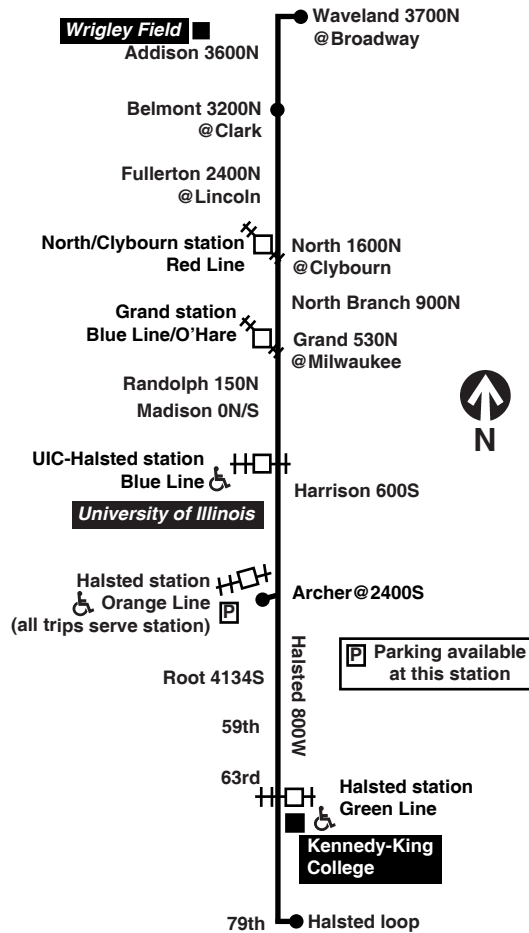

For more Information call the RTA Travel Information Center in Chicago: 312-836-7000. Open 5 a.m. until 1 a.m. every day.

Para obtener mayor información, en Español, llame al Centro de Información: 312-836-7000.

Chicago Transit Authority

Halsted

Effective December 18, 2016

Monday thru Friday

Northbound

Leave Halsted	Root/Halsted	Orange Line Station	UIC-Halsted Station	North Branch/Halsted	Fullerton/Lincoln/Halsted	Arrive Broadway/Waveland
4:05am	4:25am	4:37am	4:47am	4:55am	5:04am	5:13am
4:24	4:44	4:56	5:06	5:14	5:23	5:32
4:41	5:02	5:14	5:24	5:33	5:42	5:50
4:59	5:20	5:32	5:42	5:51	5:59	6:07
5:15	5:37	5:49	6:00	6:08	6:17	6:25
5:30	5:52	6:05	6:16	6:24	6:33	6:41
5:44	6:06	6:19	6:31	6:40	6:50	6:58
5:56	6:18	6:32	6:45	6:54	7:04	7:12
6:07	6:30	6:44	6:57	7:07	7:17	7:26

Sunday/Holiday

8 Halsted

Northbound

Leave 79th/ Halsted	Root/ Halsted	Orange Line Station	UIC- Halsted Station	North Branch/ Halsted	Fullerton/ Lincoln/ Halsted	Arrive Broadway/ Waveland
4:05am	4:25am	4:34am	4:46am	4:54am	5:03am	5:11am
4:25	4:45	4:54	5:06	5:14	5:23	5:31
4:45	5:05	5:14	5:26	5:34	5:43	5:51
5:05	5:25	5:34	5:46	5:54	6:03	6:11
5:25	5:45	5:54	6:06	6:14	6:23	6:31
5:45	6:05	6:14	6:26	6:34	6:43	6:51
6:05	6:25	6:35	6:47	6:55	7:04	7:12
6:24	6:45	6:56	7:08	7:17	7:25	7:34
6:43	7:05	7:15	7:28	7:36	7:45	7:53
7:02	7:24	7:34	7:47	7:55	8:04	8:12
7:21	7:43	7:53	8:06	8:14	8:23	8:31
7:39	8:01	8:12	8:24	8:33	8:42	8:50
7:57	8:19	8:30	8:42	8:51	9:00	9:08
8:15	8:37	8:48	9:01	9:10	9:20	9:28
8:33	8:56	9:07	9:20	9:29	9:38	9:46
8:50	9:13	9:24	9:37	9:46	9:55	10:04
9:07	9:30	9:41	9:55	10:04	10:13	10:22
9:24	9:47	9:58	10:12	10:21	10:31	10:40
9:41	10:05	10:16	10:29	10:38	10:48	10:57
9:57	10:22	10:32	10:46	10:55	11:05	11:14
10:14	10:37	10:48	11:02	11:12	11:23	11:33
10:30	10:55	11:06	11:21	11:31	11:43	11:53
10:47	11:11	11:23	11:37	11:48	12:00pm	