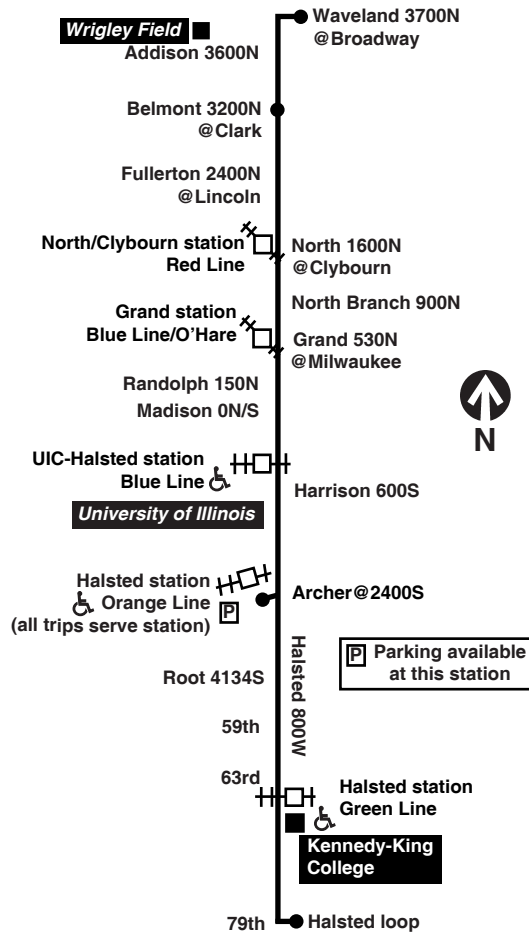

For more Information call the RTA Travel Information Center in Chicago: 312-836-7000. Open 5 a.m. until 1 a.m. every day.

Para obtener mayor información, en Español, llame al Centro de Información: 312-836-7000.

Chicago Transit Authority

Halsted

Effective September 3, 2017

Monday thru Friday

Northbound

Leave 79th/ Halsted	Root/ Halsted	Orange Line Station	UIC- Halsted Station	North Branch/ Halsted	Fullerton/ Lincoln/ Halsted	Arrive Broadway/ Waveland
4:05am	4:25am	4:35am	4:47am	4:55am	5:04am	5:13am
4:24	4:44	4:54	5:06	5:14	5:23	5:32
4:41	5:02	5:12	5:24	5:33	5:42	5:50
4:59	5:20	5:30	5:42	5:51	5:59	6:07
5:15	5:37	5:47	6:00	6:08	6:17	6:25
5:30	5:52	6:03	6:16	6:24	6:33	6:41
5:44	6:06	6:17	6:31	6:40	6:50	6:58
5:56	6:18	6:30	6:45	6:54	7:04	7:12
6:07	6:30	6:42	6:57	7:07	7:17	7:26