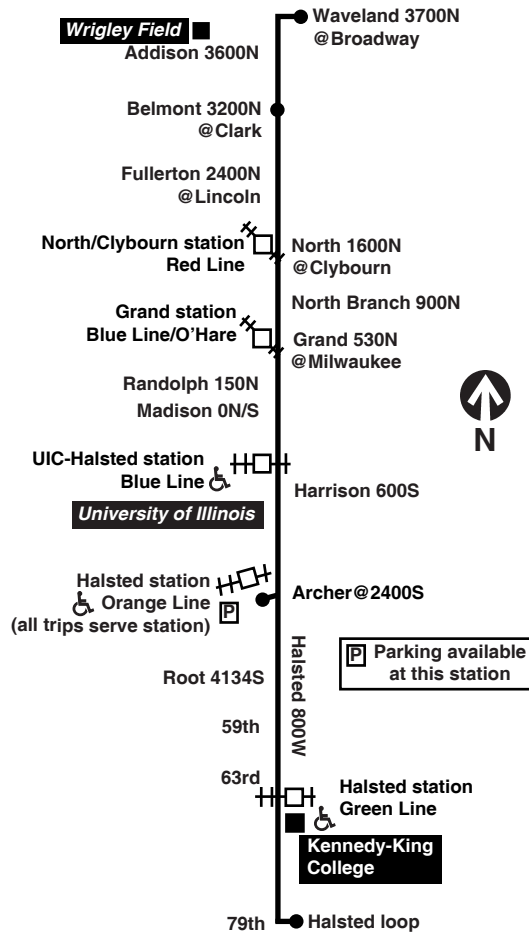

For more information call the RTA Travel Information Center in Chicago: 312-836-7000. Open 6am until 7pm, Monday thru Saturday.

Para obtener mayor información, en Español, llame al Centro de Información: 312-836-7000.

Chicago Transit Authority

Halsted

Effective September 2, 2018

Monday thru Friday

8 Halsted

Northbound

Leave Halsted/ 79th	Halsted/ Root	Orange Line Station	UIC-Halsted Station	Halsted/ North Branch	Halsted/ Fullerton/ Lincoln	Arrive Broadway/ Waveland
4:05am	4:25am	4:35am	4:47am	4:55am	5:04am	5:13am
4:24	4:44	4:54	5:06	5:14	5:23	5:32
4:41	5:02	5:12	5:24	5:33	5:42	5:50
4:58	5:19	5:29	5:41	5:50	5:59	6:07
5:15	5:37	5:47	6:00	6:08	6:17	6:25
5:30	5:52	6:03	6:17	6:26	6:35	6:43
5:45	6:07	6:18	6:32	6:41	6:51	6:59
5:56	6:19	6:31	6:45	6:54	7:04	7:12

Sunday/Holiday

8 Halsted

Northbound

Leave Halsted/ 79th	Halsted/ Root	Orange Line Station	UIC- Halsted Station	Halsted/ North Branch	Halsted/ Fullerton/ Lincoln	Arrive Broadway/ Waveland
4:09am	4:29am	4:38am	4:50am	4:58am	5:07am	5:15am
4:32	4:52	5:02	5:13	5:21	5:30	5:39
4:55	5:15	5:24	5:36	5:44	5:53	6:01
5:17	5:37	5:46	5:58	6:06	6:15	6:23
5:37	5:57	6:07	6:18	6:26	6:35	6:44
5:57	6:17	6:26	6:38	6:46	6:55	7:03
6:16	6:38	6:48	7:00	7:08	7:17	7:25
6:36	6:58	7:08	7:21	7:29	7:38	7:46
6:55	7:17	7:27	7:40	7:48	7:57	8:05
7:13	7:35	7:46	7:58	8:07	8:15	8:24
7:31	7:53	8:04	8:16	8:25	8:33	8:42
7:48	8:10	8:21	8:34	8:43	8:52	8:59
8:05	8:27	8:38	8:51	9:00	9:10	9:18
8:21	8:43	8:54	9:07	9:16	9:26	9:34
8:36	8:59	9:10	9:23	9:32	9:41	9:50
8:51	9:15	9:26	9:39	9:48	9:57	10:05
9:06	9:29	9:40	9:54	10:03	10:12	10:21
9:20	9:43	9:55	10:08	10:18	10:27	10:36
9:35	9:59	10:10	10:23	10:32	10:42	10:51
9:49	10:14	10:24	10:37	10:47	10:57	11:06
10:04	10:27	10:38	10:52	11:02	11:13	11:22
10:18	10:41	10:52	11:06	11:16	11:27	11:37
10:32	10:57	11:08	11:23	11:33	11:45	11:55
10:47	11:11	11:23	11:37	11:48	12:00pm	12:10pm
11:01	11:26	11:37	11:52	12:03pm	12:15	12:26
11:16	11:40	11:52	12:07pm	12:18	12:30	12:40
11:30	11:55	12:06pm	12:22	12:33		