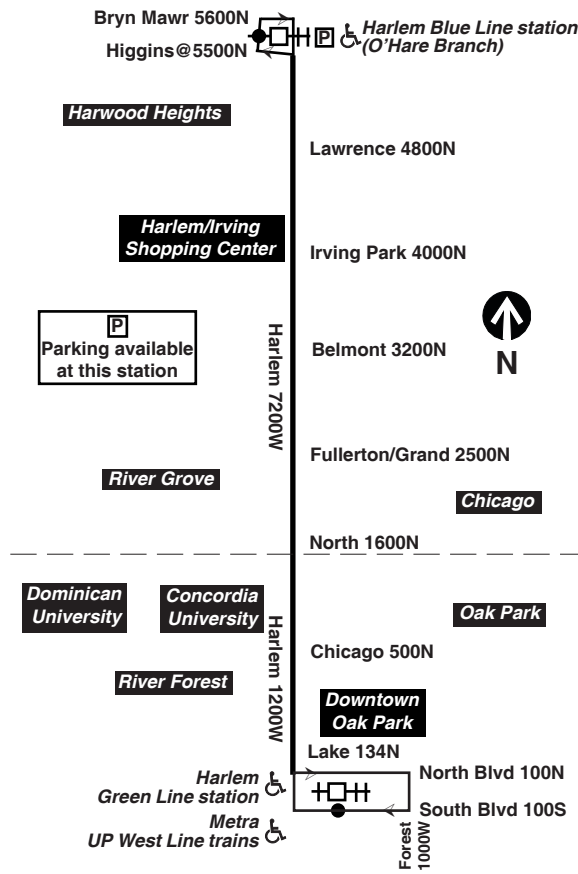

Federal law requires priority seating be designated for seniors and people with disabilities. **Please stand up** and yield these seats when needed for qualifying riders or when asked.

Schedules and other info in this timetable are subject to change. CTA does not assume responsibility for errors in timetables nor for inconvenience or damage resulting from delays.

Pay close attention to destination signs and announcements when boarding: added service may sometimes be provided over portions of this or any bus route and some trips can end before the furthest terminal on a line depending on service needs or time of day.

Bicycle racks are installed on the front of all CTA buses and are allowed on CTA trains during certain hours. See our Bike & Ride brochure or webpage for help on how to use racks and more.

Know before you go: Get alerts from us by text or e-mail about planned service changes every week or instant alerts for unplanned reroutes and disruptions. Sign up for CTA Updates today at transitchicago.com/updates.

For more travel information, use the Ventra app or call the RTA Travel Information Center at 312-836-7000. *Para obtener mayor información, en Español, llame al Centro de Información a 312-836-7000.*

Chicago Transit Authority

90 Harlem

Effective Jan. 8, 2023

Monday thru Friday **#90 Harlem**

Northbound					
LV Harlem/ Lake Green Line station	Harlem/ North	Harlem/ Grand	Harlem/ Belmont	Harlem/ Lawrence	AR Harlem Blue Line station
4:52a	4:59a	5:03a	5:08a	5:16a	5:20a
5:17	5:24	5:29	5:33	5:42	5:47
5:42	5:49	5:54	5:59	6:08	6:14
6:03	6:10	6:15	6:20	6:30	6:35
6:23	6:31	6:36	6:41	6:51	6:57
6:44	6:52	6:58	7:03	7:14	7:20
7:04	7:13	7:19	7:24	7:35	7:42
7:25	7:33	7:40	7:45	7:56	8:02
7:45	7:54	8:00	8:04	8:15	8:20
8:05	8:14	8:20	8:25	8:36	8:41
8:25	8:34	8:40	8:45	8:56	9:01
8:47	8:56	9:02	9:07	9:18	9:23
9:09	9:18	9:24	9:29	9:40	9:45
9:31	9:41	9:47	9:51	10:02	10:08
9:54	10:03	10:09	10:14	10:25	10:30
10:17	10:26	10:33	10:38	10:50	10:55
10:40	10:49	10:56	11:01	11:14	11:19
11:04	11:13	11:20	11:25	11:38	11:43
11:28	11:37	11:44	11:49	12:02p	12:07p
11:52	12:02p	12:09p	12:15p	12:29	12:34
12:17p	12:27	12:34	12:39	12:53	12:59
12:42	12:52	12:59	1:04	1:18	1:24
1:07	1:17	1:24	1:29	1:43	1:49
1:32	1:42	1:49	1:54	2:08	2:14
1:57	2:07	2:14	2:19	2:33	2:39
2:22	2:33	2:40	2:45	3:00	3:05
2:48	2:58	3:06	3:11	3:25	3:30
3:13	3:24	3:32	3:37	3:50	3:56
3:39	3:50	3:58	4:03	4:16	4:22
4:01	4:12	4:20	4:25	4:38	4:44
4:22	4:33	4:41	4:46	4:59	5:05
4:43	4:53	5:01	5:06	5:20	5:25
5:02	5:13	5:21	5:26	5:40	5:45
5:18	5:29	5:37	5:42	5:55	6:00
5:33	5:44	5:52	5:57	6:09	6:14
5:52	6:03	6:11	6:15	6:27	6:32
6:10	6:21	6:29	6:33	6:45	6:49
6:29	6:40	6:47	6:52	7:03	7:08
6:52	7:03	7:10	7:14	7:26	7:31
7:16	7:26	7:32	7:37	7:48	7:53
7:40	7:49	7:56	8:00	8:10	8:14
8:04	8:13	8:19	8:23	8:33	8:38
8:28	8:37	8:43	8:47	8:57	9:02
8:56	9:05	9:11	9:15	9:24	9:28
9:24	9:32	9:38	9:42	9:50	9:55
9:52	10:00	10:06	10:10	10:18	10:23
10:20	10:28	10:34	10:38	10:46	10:51
10:48	10:56	11:02	11:06	11:14	11:19
11:16	11:24	11:30	11:34	11:42	11:47