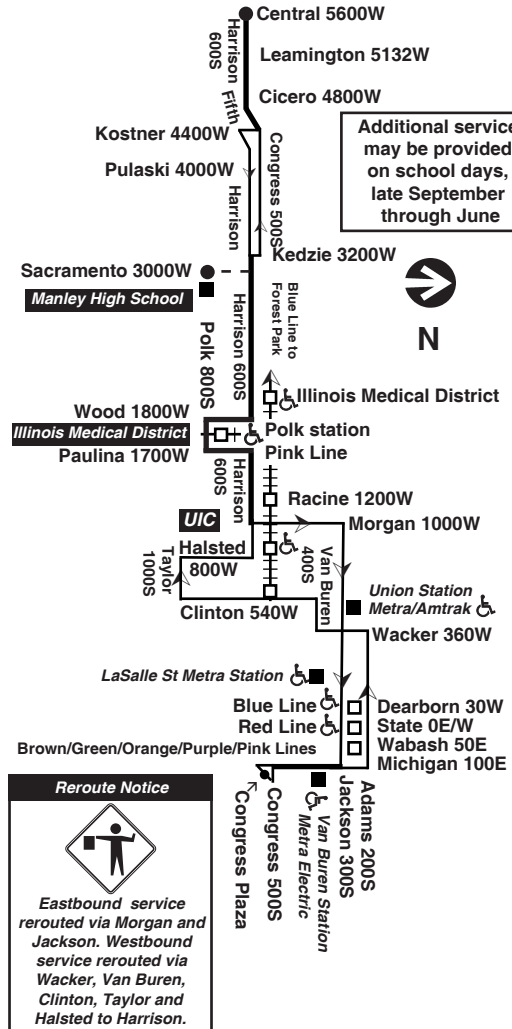

CTA Bike & Ride

Bicycle racks are available on the front exteriors of CTA buses. Bicycles can be placed on bicycle racks during normal hours of operation for each route. Racks accommodate two (2) bicycles at a time. Bicycles are also permitted on CTA trains during certain hours.

Please Stand Up

for Seniors and People with Disabilities

Federal law requires priority seating be designated for seniors and people with disabilities.

The schedules and other information in this timetable are subject to change. CTA does not assume responsibility for errors in timetables, nor for inconvenience or damage resulting from delayed trains or buses due to weather, traffic conditions, etc.

Supplementary service may be provided over portions of this route in addition to the trips shown. Please check destination signs and announcements when boarding buses.

CTA operating costs are funded in part through the Regional Transportation Authority, by the federal and state governments, and the City of Chicago and County of Cook.

For more information call the RTA Travel Information Center in Chicago: 312-836-7000. Open 5 a.m. until 1 a.m. every day.

Para obtener mayor información, en Español, llame al Centro de Información: 312-836-7000.

Chicago Transit Authority

Harrison

Effective March 28, 2016