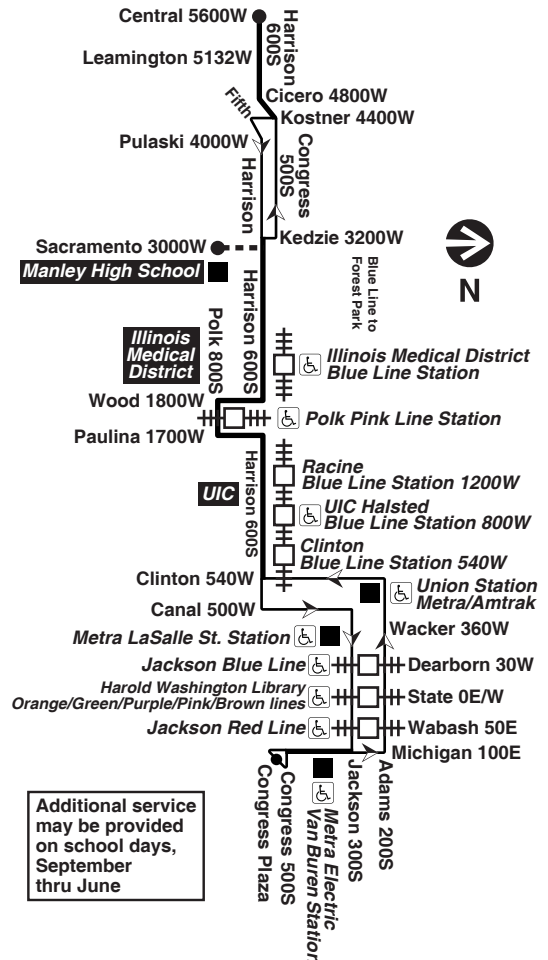

CTA Bike & Ride

Bicycle racks are available on the front exteriors of CTA buses. Bicycles can be placed on bicycle racks during normal hours of operation for each route. Racks accommodate two (2) bicycles at a time. Bicycles are also permitted on CTA trains during certain hours.

Please Stand Up ♿

for Seniors and People with Disabilities

Federal law requires priority seating be designated for seniors and people with disabilities.

The schedules and other information in this timetable are subject to change. CTA does not assume responsibility for errors in timetables, nor for inconvenience or damage resulting from delayed trains or buses due to weather, traffic conditions, etc.

Supplementary service may be provided over portions of this route in addition to the trips shown. Please check destination signs and announcements when boarding buses.

CTA operating costs are funded in part through the Regional Transportation Authority, by the federal and state governments, and the City of Chicago and County of Cook.

For more information call the RTA Travel Information Center in Chicago: 312-836-7000. Open 6am until 7pm, Monday thru Saturday.

Para obtener mayor información, en Español, llame al Centro de Información: 312-836-7000.

Chicago Transit Authority

Harrison

Effective September 3, 2019