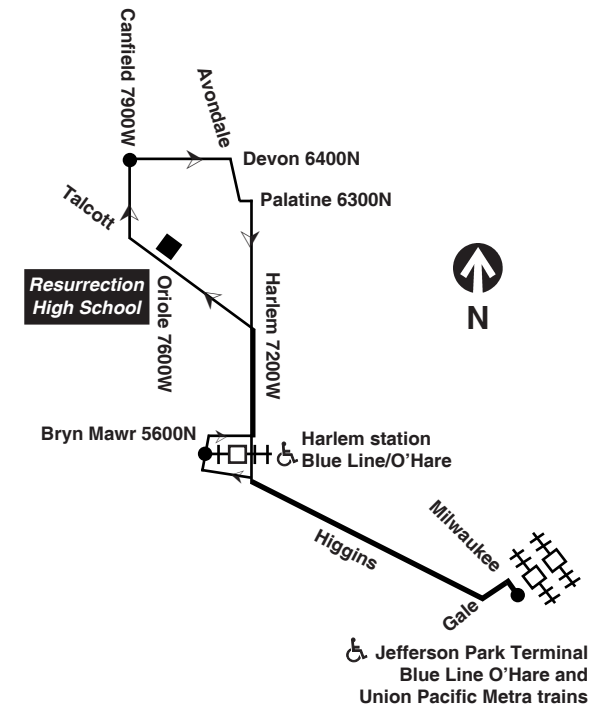

Higgins

Effective December 20, 2015

Additional service may be provided on school days, September through June

CTA Bike & Ride

Bicycle racks are available on the front exteriors of CTA buses. Bicycles can be placed on bicycle racks during normal hours of operation for each route. Racks accommodate two (2) bicycles at a time. Bicycles are also permitted on CTA trains during certain hours.

Please Stand Up

for Seniors and People with Disabilities

Federal law requires priority seating be designated for seniors and people with disabilities.

The schedules and other information in this timetable are subject to change. CTA does not assume responsibility for errors in timetables, nor for inconvenience or damage resulting from delayed trains or buses due to weather, traffic conditions, etc.

CTA operating costs are funded in part through the Regional Transportation Authority, by the federal and state governments, and the City of Chicago and County of Cook.

Supplementary service may be provided over portions of this route in addition to the trips shown. Please check destination signs and announcements when boarding buses.

For more information call the RTA Travel Information Center in Chicago: 312-836-7000. Open 5 a.m. until 1 a.m. every day.

Para obtener mayor información, en Español, llame al Centro de Información: 312-836-7000.