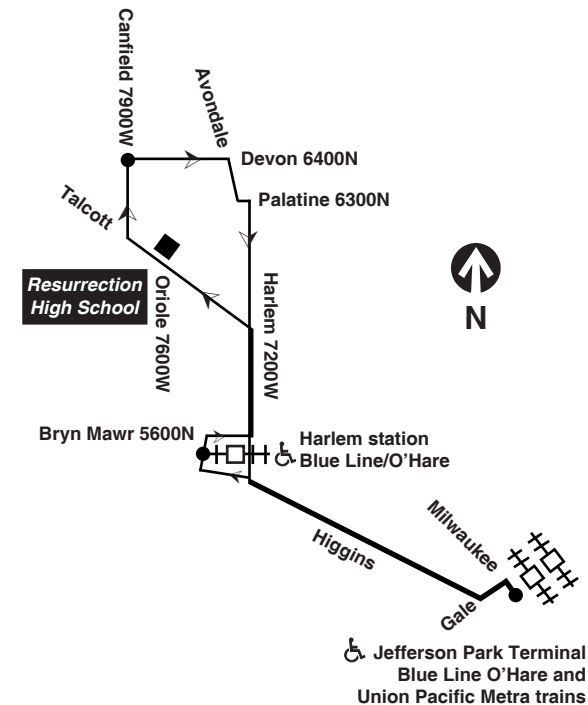

Higgins

Effective September 4, 2016

Additional service may be provided on school days, September through June

CTA Bike & Ride

Bicycle racks are available on the front exteriors of CTA buses. Bicycles can be placed on bicycle racks during normal hours of operation for each route. Racks accommodate two (2) bicycles at a time. Bicycles are also permitted on CTA trains during certain hours.

Please Stand Up

for Seniors and People with Disabilities
Federal law requires priority seating be designated for seniors and people with disabilities.

The schedules and other information in this timetable are subject to change. CTA does not assume responsibility for errors in timetables, nor for inconvenience or damage resulting from delayed trains or buses due to weather, traffic conditions, etc.

CTA operating costs are funded in part through the Regional Transportation Authority, by the federal and state governments, and the City of Chicago and County of Cook.

Supplementary service may be provided over portions of this route in addition to the trips shown. Please check destination signs and announcements when boarding buses.

For more information call the RTA Travel Information Center in Chicago: 312-836-7000. Open 5 a.m. until 1 a.m. every day.

Para obtener mayor información, en Español, llame al Centro de Información: 312-836-7000.