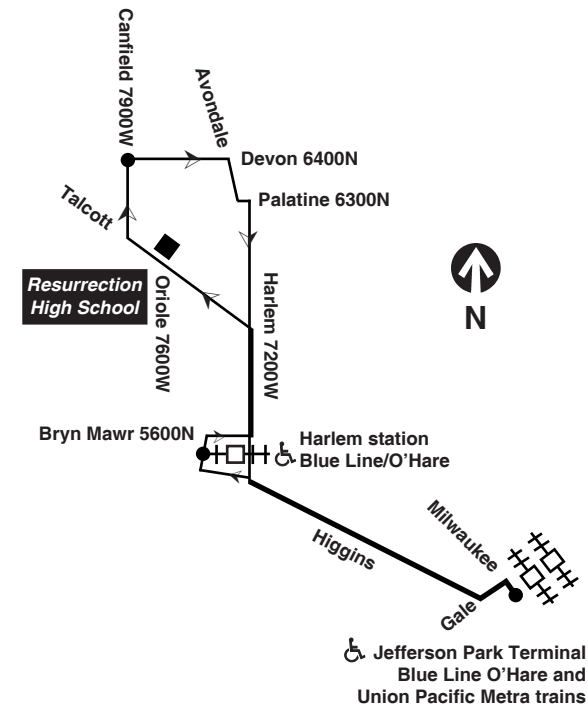

Higgins

Effective June 14, 2020

Additional service may be provided on school days, September through June

CTA Bike & Ride

Bicycle racks are available on the front exteriors of CTA buses. Bicycles can be placed on bicycle racks during normal hours of operation for each route. Racks accommodate two (2) bicycles at a time. Bicycles are also permitted on CTA trains during certain hours.

Please Stand Up

for Seniors and People with Disabilities
Federal law requires priority seating be designated for seniors and people with disabilities.

The schedules and other information in this timetable are subject to change. CTA does not assume responsibility for errors in timetables, nor for inconvenience or damage resulting from delayed trains or buses due to weather, traffic conditions, etc.

CTA operating costs are funded in part through the Regional Transportation Authority, by the federal and state governments, and the City of Chicago and County of Cook.

Supplementary service may be provided over portions of this route in addition to the trips shown. Please check destination signs and announcements when boarding buses.

For more information call the RTA Travel Information Center in Chicago: 312-836-7000. Open 6am until 7pm, Monday thru Saturday.

Para obtener mayor información, en Español, llame al Centro de Información: 312-836-7000.