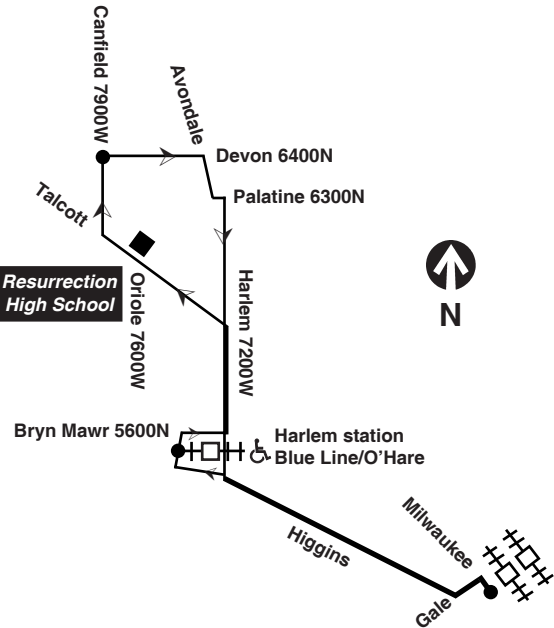

Higgins

Effective September 6, 2020

Additional service may be provided on school days, September through June

Jefferson Park Terminal Blue Line O'Hare and Union Pacific Metra trains

CTA Bike & Ride

Bicycle racks are available on the front exteriors of CTA buses. Bicycles can be placed on bicycle racks during normal hours of operation for each route. Racks accommodate two (2) bicycles at a time. Bicycles are also permitted on CTA trains during certain hours.

Please Stand Up

for Seniors and People with Disabilities
Federal law requires priority seating be designated for seniors and people with disabilities.

The schedules and other information in this timetable are subject to change. CTA does not assume responsibility for errors in timetables, nor for inconvenience or damage resulting from delayed trains or buses due to weather, traffic conditions, etc.

CTA operating costs are funded in part through the Regional Transportation Authority, by the federal and state governments, and the City of Chicago and County of Cook.

Supplementary service may be provided over portions of this route in addition to the trips shown. Please check destination signs and announcements when boarding buses.

For more Information call the RTA Travel Information Center in Chicago: 312-836-7000. Open 6am until 7pm, Monday thru Saturday.

Para obtener mayor información, en Español, llame al Centro de Información: 312-836-7000.