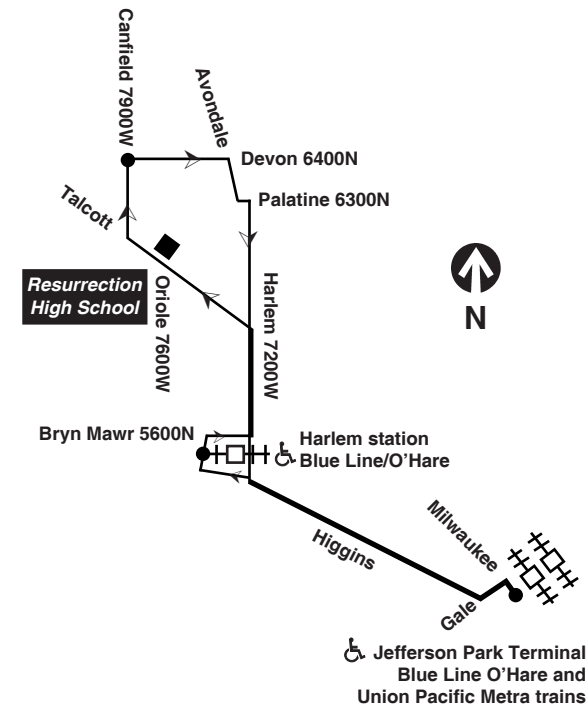

Higgins

Effective August 29, 2021

Additional service may be provided on school days, September through June

CTA Bike & Ride

Bicycle racks are available on the front exteriors of CTA buses. Bicycles can be placed on bicycle racks during normal hours of operation for each route. Racks accommodate two (2) bicycles at a time. Bicycles are also permitted on CTA trains during certain hours.

Please Stand Up

for Seniors and People with Disabilities

Federal law requires priority seating be designated for seniors and people with disabilities.

The schedules and other information in this timetable are subject to change. CTA does not assume responsibility for errors in timetables, nor for inconvenience or damage resulting from delayed trains or buses due to weather, traffic conditions, etc.

CTA operating costs are funded in part through the Regional Transportation Authority, by the federal and state governments, and the City of Chicago and County of Cook.

Supplementary service may be provided over portions of this route in addition to the trips shown. Please check destination signs and announcements when boarding buses.

For more information call the RTA Travel Information Center in Chicago: 312-836-7000. Open 6am until 7pm, Monday thru Saturday.

Para obtener mayor información, en Español, llame al Centro de Información: 312-836-7000.