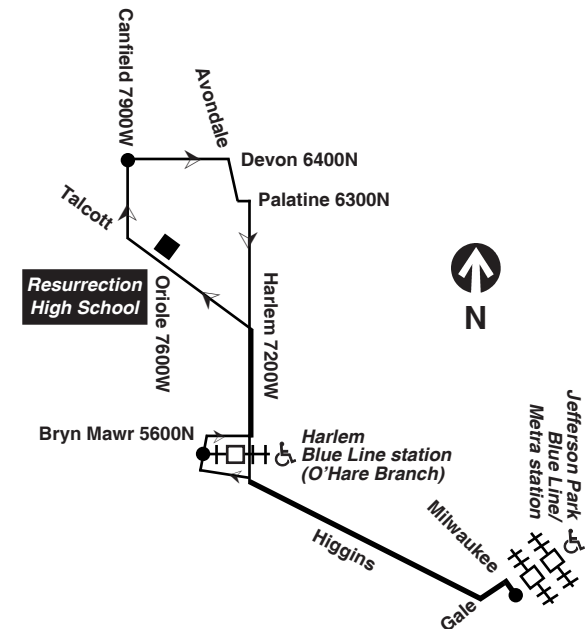

Additional notes:

- All CTA buses are accessible. For accessibility help or to report concerns at stops, contact CTA Customer Service at transitchicago.com/feedback.
- Federal law requires priority seating be designated for seniors and people with disabilities. **Please stand up** and yield these seats when needed for qualifying riders or when asked.
- Schedules and other info in this timetable are subject to change. CTA does not assume responsibility for errors in timetables nor for inconvenience or damage resulting from delays.
- Pay close attention to destination signs and announcements when boarding: added service may sometimes be provided over portions of this or any bus route and some trips can end before the furthest terminal on a line depending on service needs or time of day.
- Bicycle racks are installed on the front of all CTA buses and are allowed on CTA trains during certain hours. See our Bike & Ride brochure or webpage for help on how to use racks and more.
- Know before you go: Get alerts from us by text or e-mail about planned service changes every week or instant alerts for unplanned reroutes and disruptions. Sign up for CTA Updates today at transitchicago.com/updates.
- For more travel information, use the Ventra app or call the RTA Travel Information Center at 312-836-7000. *Para obtener mayor información, en Español, llame al Centro de Información a 312-836-7000.*

88 Higgins

Effective Jun. 4, 2023