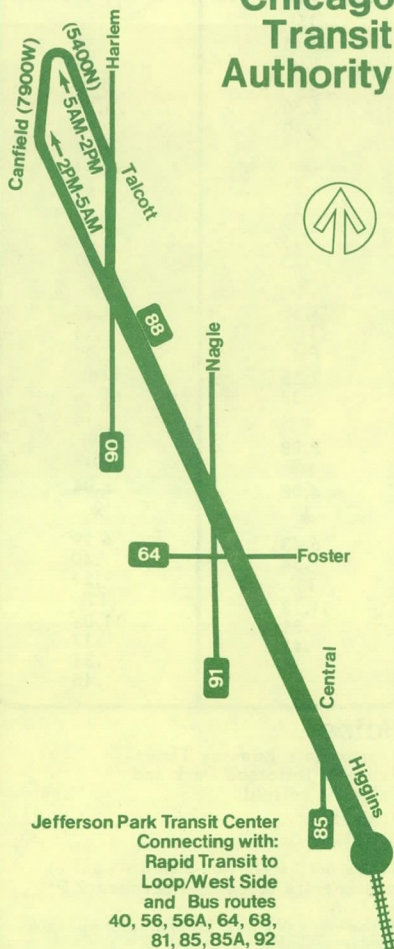

TIMOTHY P. SHEEHAN, PRESIDENT

4930 N. MILWAUKEE AVE.

• CHICAGO 60630 • 777-5200

88

Higgins

Chicago
Transit
Authority

Jefferson Park Transit Center
Connecting with:
Rapid Transit to
Loop/West Side
and Bus routes
40, 56, 56A, 64, 68,
81, 85, 85A, 92

Any Questions?

Call 664-7220 at
any hour any day
for CTA information

Monday thru Friday

To Jefferson Park	To Canfield-Talcott (7900 W / 5400 N)
Lv. Canfield-Talcott	Lv. Jefferson Park
AM	AM
12.00	12.01
(15)	.16
12.45	.31
1.06	.53
(30)	(30)
4.36	4.23
.58	.46
5.13	5.00
.27	.14
.40	.27
.52	.39
6.03	.50
.13	6.00
.23	.10
*	*
7.58	7.43
(10)	.54
PM	8.05
2.28	(10)
.38	11.35
*	.44
3.08	(10)
(10)	PM
4.08	2.04
*	*
6.43	6.29
.54	.40
(12)	.51
11.18	(12)
.31	11.03
.45	.17
	.31
	.46

Saturday

To Jefferson Park	To Canfield-Talcott (7900 W / 5400 N)
Lv. Canfield-Talcott	Lv. Jefferson Park
AM	AM
12.00	12.01
(15)	.16
12.45	.31
1.06	.53
(30)	(30)
4.36	4.23
.57	.45
(15)	(15)
6.12	6.00
.25	.13
.38	.26
(12)	(12)
10.50	PM
11.03	1.50
(12)	(10)
PM	6.00
2.03	(12)
.14	11.00
(10)	.17
6.14	.31
(12)	.46
11.14	
.31	
.45	

Notes

Approximate Running Times
Between Jefferson Park and
Talcott-Canfield

Minutes

Rush Hour: 18-21
Non Rush Hour: 14-16

Buses on the Harlem-Talcott-Canfield
loop operate clockwise between 2 PM
and 5 AM.