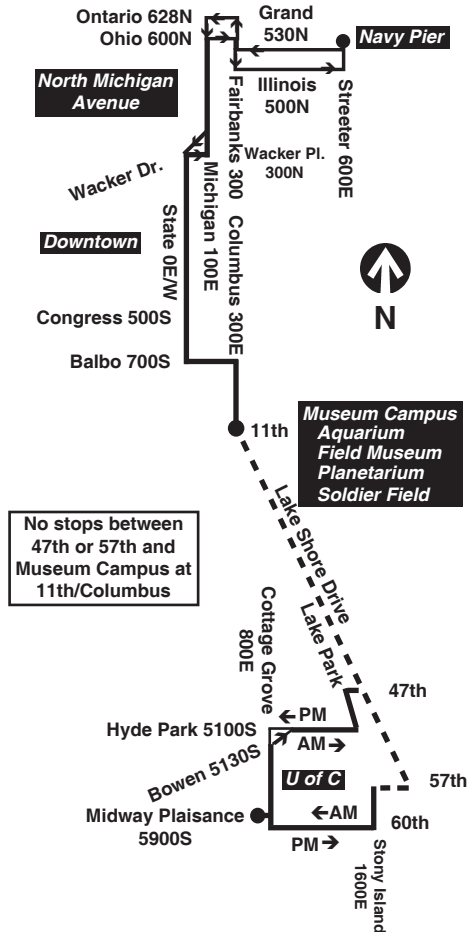

CTA Bike & Ride

Bicycle racks are available on the front exteriors of CTA buses. Bicycles can be placed on bicycle racks during normal hours of operation for each route. Racks accommodate two (2) bicycles at a time. Bicycles are also permitted on CTA trains during certain hours.

Please Stand Up ♿

for Seniors and People with Disabilities

Federal law requires priority seating be designated for seniors and people with disabilities.

The schedules and other information in this timetable are subject to change. CTA does not assume responsibility for errors in timetables, nor for inconvenience or damage resulting from delayed trains or buses due to weather, traffic conditions, etc.

CTA operating costs are funded in part through the Regional Transportation Authority, by the federal and state governments, and the City of Chicago and County of Cook.

For more Information call the RTA Travel Information Center in Chicago: 312-836-7000. Open 5 a.m. until 1 a.m. every day.

Para obtener mayor información, en Español, llame al Centro de Información: 312-836-7000.

Chicago Transit Authority

Hyde Park Express

Effective March 31, 2014