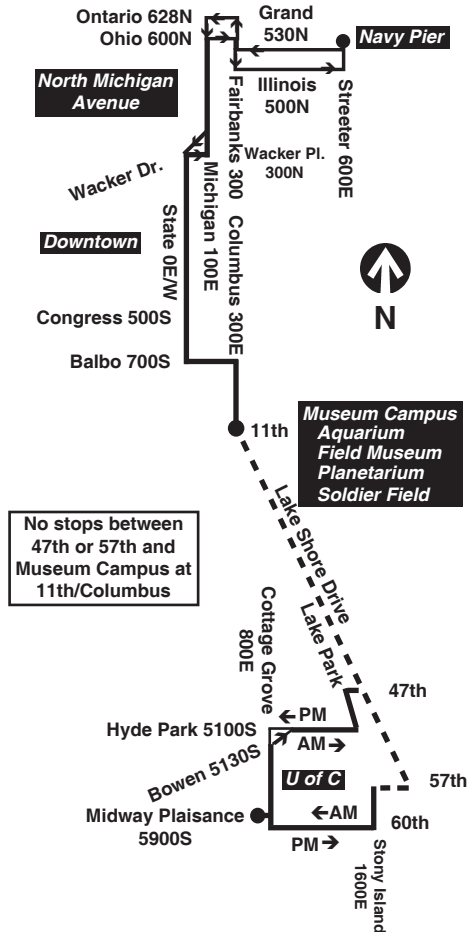

Para obtener mayor información, en Español, llame al Centro de Información: 312-836-7000.

Chicago Transit Authority

Hyde Park Express

Effective June 17, 2019

Monday thru Friday

2 Hyde Park Express

Northbound - AM clockwise in Hyde Park, enters Lake Shore Drive at 47th

Northbound - PM counterclockwise in Hyde Park, enters Lake Shore Drive at 57th

Leave Midway Pls/ Cottage Grove	57th/ Hyde Park	State/ Lake	Ohio/ Michigan	Arrive Navy Pier
3:42pm	3:53pm	4:19pm	4:27pm	4:34pm
3:54	4:05	4:33	4:41	4:48
4:04	4:16	4:44	4:53	5:00
4:14	4:25	4:54	5:03	5:10
4:23	4:35	5:03	5:12	5:19
4:33	4:45	5:13	5:22	5:29
4:44	4:55	5:24	5:33	5:40
4:55	5:07	5:35	5:44	5:51
5:08	5:20	5:47	5:56	6:02
5:22	5:33	6:00	6:09	6:15
5:36	5:47	6:13	6:21	6:27
5:51	6:02	6:28	6:36	6:42
6:06	6:17	6:43	6:51	6:57

Southbound - PM counterclockwise in Hyde Park, exits Lake Shore Drive at 47th

Leave Navy Pier	Ohio/ Michigan	State/ Lake	Hyde Park/ Lake Park	Bowen/ Cottage Grove	Arrive Midway Pls/ Cottage Grove
3:31pm	3:39pm	3:46pm	4:13pm	4:20pm	4:25pm
3:49	3:57	4:04	4:31	4:38	4:43
4:04	4:12	4:19	4:46	4:53	4:58
4:15	4:24	4:32	5:01	5:08	5:14
4:27	4:36	4:45	5:15	5:22	5:27
4:38	4:47	4:56	5:26	5:33	5:38
4:46	4:55	5:04	5:34	5:41	5:46
4:53	5:02	5:11	5:41	5:48	5:53
5:00	5:09	5:18	5:48	5:55	6:00
5:08	5:17	5:25	5:54	6:01	6:07
5:18	5:26	5:34	6:02	6:09	6:14
5:27	5:35	5:43	6:09	6:15	6:20
5:37	5:45	5:53	6:19	6:25	6:30
5:48	5:56	6:03	6:29	6:36	6:41
6:00	6:08	6:15	6:41	6:48	6:53
6:12	6:20	6:27	6:52	6:58	7:03
6:25	6:32	6:38	7:02	7:08	7:12
6:38	6:44	6:51	7:14	7:20	7:24
6:51	6:57	7:04	7:27	7:33	7:37
7:05	7:11	7:18	7:41	7:47	7:51