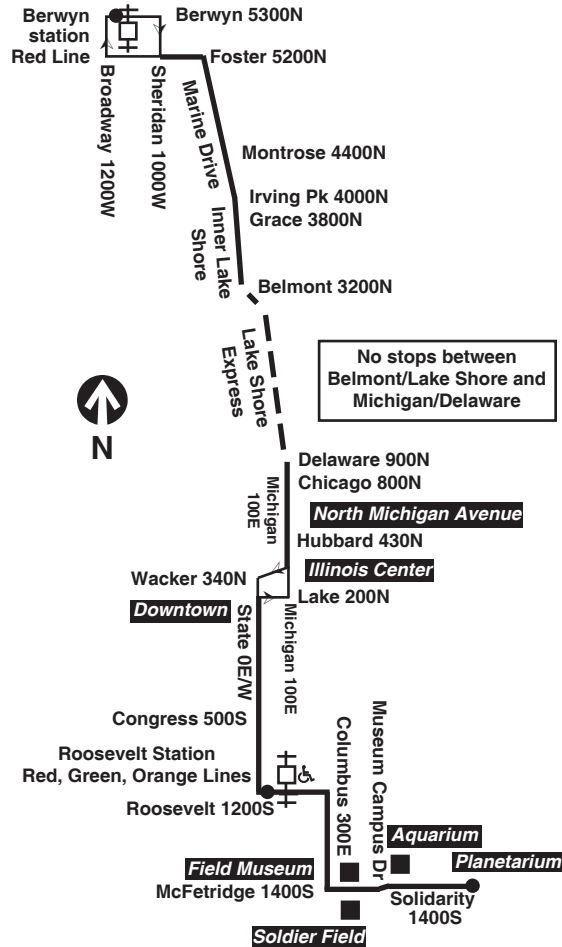

CTA Bike & Ride

Bicycle racks are available on the front exteriors of CTA buses. Bicycles can be placed on bicycle racks during normal hours of operation for each route. Racks accommodate two (2) bicycles at a time. Bicycles are also permitted on CTA trains during certain hours.

Please Stand Up &

for Seniors and People with Disabilities
Federal law requires priority seating be designated for seniors and people with disabilities.

The schedules and other information in this timetable are subject to change. CTA does not assume responsibility for errors in timetables, nor for inconvenience or damage resulting from delayed trains or buses due to weather, traffic conditions, etc.

Supplementary service may be provided over portions of this route in addition to the trips shown. Please check destination signs and announcements when boarding buses.

CTA operating costs are funded in part through the Regional Transportation Authority, by the federal and state governments, and the City of Chicago and County of Cook.

For more information call the RTA Travel Information Center in Chicago: 312-836-7000. Open 5 a.m. until 1 a.m. every day.

Para obtener mayor información, en Español, llame al Centro de Información: 312-836-7000.

Chicago Transit Authority

146

Inner Drive/Michigan Express

Effective March 30, 2013

Monday thru Friday

Southbound

Leave Berwyn Red Line	Leave Montrose/Marine	Irving Pk/Lake Shore	Belmont/Sheridan	Delaware/Michigan	Congress/State	Arrive Adler Planetarium
5:15am	5:23am	5:26am	5:33am	5:39am	5:55am	5:58R
5:30	5:38	5:41	5:48	5:54	6:12	6:15R
5:42	5:50	5:53	6:00	6:06	6:24	6:27R
5:52	6:00	6:03	6:10	6:16	6:34	6:43
6:03F	6:09	6:12	6:19	6:25	6:43	6:46R
6:09	6:17	6:20	6:28	6:34	6:52	7:01
6:18F	6:25	6:29	6:36	6:43	7:01	----
6:24	6:33	6:36	6:44	6:51	7:10	7:19
6:33F	6:41	6:44	6:52	6:59	7:18	----
6:39	6:48	6:52	7:00	7:07	7:25	7:35
6:48F	6:55	6:59	7:07	7:14	7:32	----
6:52	7:02	7:05	7:13	7:20	7:39	7:48
7:00F	7:08	7:11	7:20	7:27	7:46	----
7:04	7:13	7:17	7:26	7:34	7:52	8:02
7:11F	7:19	7:23	7:32	7:41	7:59	----
7:13	7:23	7:27	7:37	7:46	8:05	8:14
7:20F	7:28	7:32	7:42	7:52	8:10	----
7:22	7:32	7:36	7:47	7:57	8:16	8:25
7:33F	7:41	7:45	7:56	8:06	8:25	----
7:36	7:46	7:50	8:01	8:11	8:29	8:39
7:45	7:55	7:59	8:10	8:20	8:38	8:48
7:54	8:04	8:08	8:19	8:29	8:48	8:58
8:03	8:13	8:17	8:28	8:38	8:59	9:09
8:03	8:13	8:17	8:28	8:38	8:59	9:09
8:14	8:24	8:28	8:39	8:49	9:11	9:21
8:25	8:35	8:39	8:50	9:00	9:22	9:32
8:36	8:46	8:50	8:59	9:09	9:31	9:41
8:47	8:57	9:01	9:09	9:18	9:40	9:50
8:58	9:08	9:12	9:20	9:29	9:51	10:01
9:09	9:19	9:23	9:31	9:40	10:02	10:12
9:20	9:30	9:34	9:42	9:51	10:13	10:23
9:32	9:41	9:45	9:52	10:00	10:23	10:33
9:45	9:54	9:58	10:05	10:13	10:36	10:46
9:59	10:08	10:12	10:19	10:27	10:50	11:00
10:13	10:22	10:26	10:33	10:41	11:04	11:14
10:28	10:37	10:41	10:48	10:56	11:19	11:29
10:44	10:53	10:57	11:04	11:12	11:35	11:45
11:00	11:09	11:13	11:20	11:28	11:51	12:01pm
11:19	11:23	11:30	11:38	11:46	12:09pm	12:11
then every 20 minutes from Berwyn Red Line and every 10 minutes from Montrose/Marine until						
3:40pm	3:49pm	3:53pm	4:00pm	4:08pm	4:33	4:44
3:52F	3:59	4:03	4:10	4:18	4:43	4:54
4:00	4:09	4:13	4:20	4:28	4:53	5:04
4:12F	4:19	4:23	4:30	4:38	5:03	5:14
4:20	4:29	4:33	4:40	4:48	5:15	5:26
4:30	4:39	4:43	4:51	4:59	5:26	5:38
4:40	4:49	4:53	5:01	5:09	5:36	5:48
then every 14 to 15 minutes until						
9:52	9:59	10:02	10:08	10:13	10:29	10:38
10:07	10:14	10:17	10:23	10:28	10:44	10:53
10:22	10:29	10:32	10:38	10:43	10:59	11:08
10:37	10:44	10:47	10:53	10:58	11:14	11:23

F - trip begins at Foster/Sheridan at time shown
R - trip ends at Roosevelt/State at time shown
am light face pm bold face

146 Inner Drive/Michigan Express

Northbound