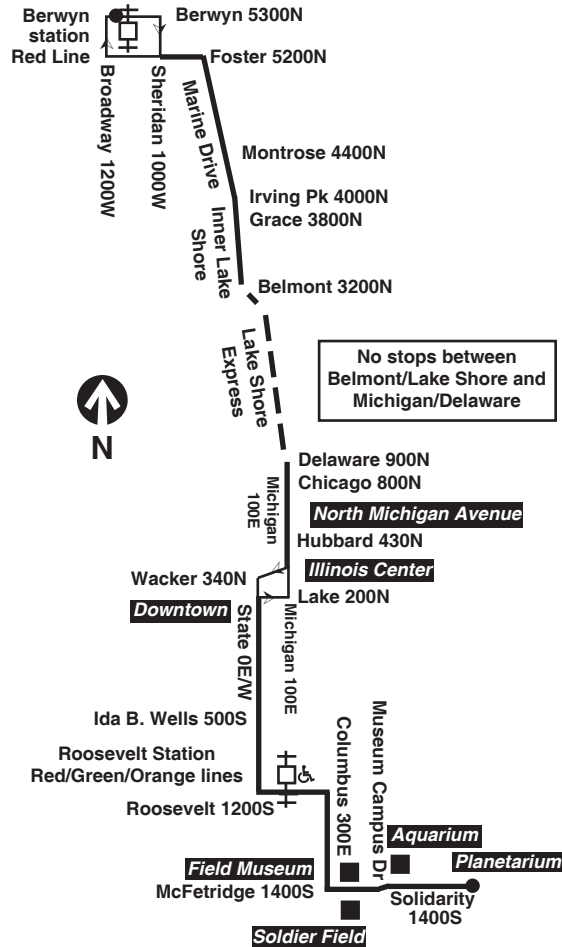

CTA Bike & Ride

Bicycle racks are available on the front exteriors of CTA buses. Bicycles can be placed on bicycle racks during normal hours of operation for each route. Racks accommodate two (2) bicycles at a time. Bicycles are also permitted on CTA trains during certain hours.

Please Stand Up &

for Seniors and People with Disabilities

Federal law requires priority seating be designated for seniors and people with disabilities.

The schedules and other information in this timetable are subject to change. CTA does not assume responsibility for errors in timetables, nor for inconvenience or damage resulting from delayed trains or buses due to weather, traffic conditions, etc.

Supplementary service may be provided over portions of this route in addition to the trips shown. Please check destination signs and announcements when boarding buses.

CTA operating costs are funded in part through the Regional Transportation Authority, by the federal and state governments, and the City of Chicago and County of Cook.

For more information call the RTA Travel Information Center in Chicago: 312-836-7000. Open 6am until 7pm, Monday thru Saturday.

Para obtener mayor información, en Español, llame al Centro de Información: 312-836-7000.

Chicago Transit Authority

146

Inner Drive/Michigan Express

Effective June 16, 2019

Monday thru Friday

Southbound

Leave Berwyn Red Line	Leave Montrose/Marine	Irving Pk/Lake Shore	Belmont/Sheridan	Delaware/Michigan	Arrive Harrison/State	Arrive Adler Planetarium
5:00am	5:10am	5:12am	5:21am	5:26am	5:41am	5:46R
5:15	5:25	5:27	5:36	5:41	5:56	6:01R
5:30	5:40	5:42	5:51	5:56	6:11	6:23
5:44	5:54	5:56	6:05	6:10	6:25	6:30R
5:57	6:07	6:09	6:18	6:23	6:38	6:50
6:10F	6:17	6:19	6:28	6:33	6:48	6:53R
6:16	6:26	6:28	6:38	6:44	7:00	7:12
6:27F	6:34	6:37	6:47	6:53	7:10	7:15R
6:31	6:42	6:45	6:56	7:02	7:20	7:33
6:42F	6:49	6:53	7:04	7:11	7:29	----
6:45	6:56	6:59	7:11	7:18	7:37	7:50
6:55F	7:02	7:05	7:17	7:25	7:44	----
6:56	7:08	7:11	7:24	7:31	7:50	8:03
7:05F	7:12	7:15	7:28	7:36	7:55	----
7:06	7:17	7:20	7:33	7:41	8:00	8:13
7:15F	7:23	7:26	7:39	7:47	8:06	----
7:16	7:28	7:31	7:44	7:52	8:11	8:24
7:25F	7:33	7:36	7:49	7:57	8:16	----
7:26	7:37	7:40	7:53	8:02	8:22	8:35
7:34F	7:42	7:45	7:59	8:08	8:28	----
7:35	7:46	7:50	8:03	8:12	8:32	8:45
7:43F	7:52	7:55	8:09	8:18	8:39	----
7:44	7:56	8:00	8:13	8:23	8:44	8:56
----	----	8:04	8:17	8:27	8:48	----
7:52	8:04	8:08	8:22	8:32	8:53	9:06
----	----	8:12	8:26	8:36	8:58	----
8:00	8:12	8:16	8:30	8:40	9:02	9:15
----	----	8:21	8:35	8:45	9:07	----
8:09	8:22	8:26	8:40	8:50	9:12	9:25
----	----	8:31	8:45	8:55	9:17	----
8:22	8:35	8:39	8:52	9:02	9:24	9:37
----	----	8:46	8:58	9:07	9:29	----
8:37	8:50	8:53	9:05	9:14	9:35	9:48
----	----	9:00	9:11	9:19	9:40	----
8:52	9:05	9:08	9:19	9:27	9:48	10:01
----	----	9:15	9:26	9:33	9:54	----
9:07	9:19	9:22	9:33	9:40	10:01	10:15
----	----	9:30	9:40	9:47	10:08	----
9:22	9:34	9:37	9:47	9:54	10:15	10:29
----	9:42	9:45	9:55	10:01	10:22	10:35
9:37	9:49	9:52	10:02	10:09	10:30	10:43
----	9:56	10:00	10:09	10:16	10:36	10:49
9:52	10:04	10:07	10:17	10:23	10:43	10:56
----	10:11	10:15	10:24	10:30	10:51	----
10:07	10:19	10:22	10:32	10:38	10:58	11:11
----	10:26	10:30	10:39	10:45	11:06	----
10:23	10:34	10:38	10:47	10:53	11:14	11:26
----	10:43	10:46	10:56	11:02	11:22	11:35
10:40	10:52	10:55	11:05	11:11	11:32	11:45
then every 20 to 21 minutes from Berwyn Red Line and every 10 to 11 minutes from Montrose/Marine until						
3:23pm	3:36pm	3:39pm	3:49pm	3:56pm	4:18pm	4:31pm
3:37F	3:46	3:49	3:59	4:06	4:28	4:41
3:45	3:57	4:01	4:10	4:17	4:40	4:53
4:00F	4:09	4:12	4:22	4:29	4:51	5:04
4:08	4:21	4:24	4:34	4:41	5:05	5:18
4:23F	4:31	4:35	4:45	4:53	5:17	5:30
4:31	4:43	4:46	4:56	5:05	5:30	5:43
4:46F	4:54	4:58	5:08	5:16	5:42	5:55
4:54	5:06	5:09	5:19	5:28	5:53	6:06
5:10F	5:18	5:21	5:31	5:39	6:03	6:16
5:18	5:30	5:33	5:43	5:51	6:13	6:26
5:32	5:45	5:48	5:58	6:05	6:26	6:39
5:47	5:59	6:02	6:12	6:19	6:41	6:53
6:01	6:14	6:17	6:27	6:34	6:55	7:08
6:16	6:28	6:31	6:41	6:48	7:10	7:22
6:30	6:43	6:46	6:55	7:02	7:23	7:36
then every 15 minutes until						
9:30	9:40	9:42	9:48	9:55	10:11	10:22
9:46	9:56	9:58	10:04	10:10	10:26	10:36
10:03	10:13	10:15	10:21	10:27	10:43	10:53
10:21	10:31	10:33	10:39	10:45	11:01	11:11
10:40	10:50	10:52	10:58	11:04	11:20	11:30

F - trip begins at Foster/Sheridan at time shown
R - trip begins/ends at Roosevelt/State at time shown
am light face pm bold face

146 Inner Drive/Michigan Express