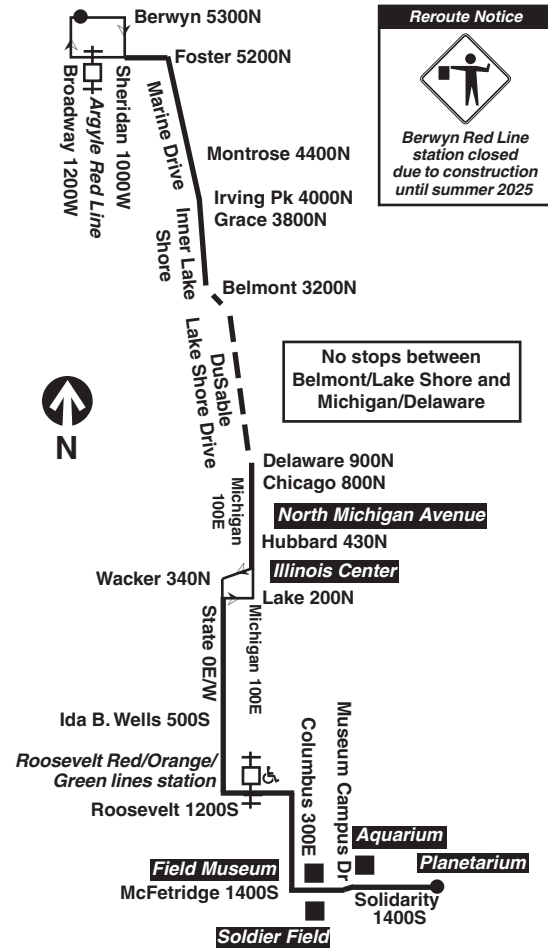

Federal law requires priority seating be designated for seniors and people with disabilities. **Please stand up** and yield these seats when needed for qualifying riders or when asked.

Schedules and other info in this timetable are subject to change. CTA does not assume responsibility for errors in timetables nor for inconvenience or damage resulting from delays.

Pay close attention to destination signs and announcements when boarding; added service may sometimes be provided over portions of this or any bus route and some trips can end before the furthest terminal on a line depending on service needs or time of day.

Bicycle racks are installed on the front of all CTA buses and are allowed on CTA trains during certain hours. See our Bike & Ride brochure or webpage for help on how to use racks and more.

Know before you go: Get alerts from us by text or e-mail about planned service changes every week or instant alerts for unplanned reroutes and disruptions. Sign up for CTA Updates today at transitchicago.com/updates.

For more travel information, use the Ventra app or call the RTA Travel Information Center at 312-836-7000. *Para obtener mayor información, en Español, llame al Centro de Información a 312-836-7000.*

Chicago Transit Authority

146 Inner Lake Shore/ Michigan Express

Effective Dec. 22, 2024

All CTA buses are accessible

transitchicago.com/bus/146

Monday thru Friday

#146 Inner Lake Shore/ Michigan Express

Southbound

LV Berwyn/Broadway	Montrose/Marine	Irving Pk/Lake Shore	Belmont/Sheridan	Delaware/Michigan	Roosevelt/State	AR Adler Planetarium
5:00a	5:10a	5:12a	5:21a	5:26a	5:46a	-----
5:15	5:25	5:27	5:36	5:41	6:01	-----
5:30	5:40	5:42	5:51	5:56	6:16	6:23a
5:44	5:54	5:56	6:05	6:10	6:30	-----
5:57	6:07	6:09	6:18	6:23	6:43	6:50
6:10F	6:17	6:19	6:28	6:33	6:53	-----
6:16	6:26	6:28	6:38	6:44	7:05	7:12
6:27F	6:34	6:37	6:47	6:53	7:15	-----
6:31	6:42	6:45	6:56	7:02	7:25	7:33
6:42F	6:49	6:53	7:04	7:11	7:29H	-----
6:45	6:56	6:59	7:11	7:18	7:42	7:50
6:55F	7:02	7:05	7:17	7:25	7:44H	-----
6:56	7:08	7:11	7:24	7:31	7:55	8:03
7:05F	7:12	7:15	7:28	7:36	7:55H	-----
7:06	7:17	7:20	7:33	7:41	8:05	8:13
7:15F	7:23	7:26	7:39	7:47	8:06H	-----
7:16	7:28	7:31	7:44	7:52	8:16	8:24
7:25F	7:33	7:36	7:49	7:57	8:16H	-----
7:26	7:37	7:40	7:53	8:02	8:27	8:35
7:34F	7:42	7:45	7:59	8:08	8:28H	-----
7:35	7:46	7:50	8:03	8:12	8:37	8:45
7:43F	7:52	7:55	8:09	8:18	8:39H	-----
7:44	7:56	8:00	8:13	8:23	8:49	8:56
-----	-----	8:04	8:17	8:27	8:48H	-----
7:52	8:04	8:08	8:22	8:32	8:58	9:06
-----	-----	8:12	8:26	8:36	8:58H	-----
8:00	8:12	8:16	8:30	8:40	9:07	9:15
-----	-----	8:21	8:35	8:45	9:07H	-----
8:09	8:22	8:26	8:40	8:50	9:17	9:25
-----	-----	8:31	8:45	8:55	9:17H	-----
8:22	8:35	8:39	8:52	9:02	9:29	9:37
-----	-----	8:46	8:58	9:07	9:29H	-----
8:37	8:50	8:53	9:05	9:14	9:39	9:48
-----	-----	9:00	9:11	9:19	9:40H	-----
8:52	9:05	9:08	9:19	9:27	9:52	10:01
-----	-----	9:15	9:26	9:33	9:54H	-----
9:07	9:19	9:22	9:33	9:40	10:06	10:15
-----	-----	9:30	9:40	9:47	10:08H	-----
9:22	9:34	9:37	9:47	9:54	10:20	10:29
-----	-----	9:42	9:55	10:01	10:27	10:35
9:37	9:49	9:52	10:02	10:09	10:34	10:43
-----	-----	9:56	10:09	10:16	10:41	10:49
9:52	10:04	10:07	10:17	10:23	10:48	10:56
-----	-----	10:11	10:24	10:30	10:51H	-----
10:07	10:19	10:22	10:32	10:38	11:03	11:11
-----	-----	10:26	10:39	10:45	11:06H	-----
10:23	10:34	10:38	10:47	10:53	11:18	11:26
-----	-----	10:43	10:56	11:02	11:27	11:35
10:40	10:52	10:55	11:05	11:11	11:37	11:45

then every 24 minutes from Berwyn/Broadway and every 12 minutes from Montrose/Marine until

3:04p	3:16p	3:20p	3:29p	3:36p	4:03p	4:12p
-----	-----	3:27	3:40	3:47	4:14	4:22
3:25	3:37	3:41	3:50	3:57	4:24	4:33
3:36	3:48	3:52	4:01	4:08	4:35	4:44
3:48	4:00	4:04	4:13	4:20	4:47	4:56
4:00	4:12	4:16	4:25	4:33	5:00	5:09
4:12	4:24	4:27	4:37	4:45	5:14	5:22
4:28F	4:36	4:39	4:49	4:58	5:28	5:36
4:36	4:48	4:51	5:01	5:10	5:40	5:48
4:52F	5:00	5:03	5:13	5:22	5:52	6:00
5:00	5:12	5:15	5:25	5:33	6:03	6:11

then every 15 minutes from Berwyn/Broadway until

9:30	9:40	9:42	9:48	9:55	10:15	10:22
9:46	9:56	9:58	10:04	10:10	10:29	10:36
10:03	10:13	10:15	10:21	10:27	10:46	10:53
10:21	10:31	10:33	10:39	10:45	11:04	11:11
10:40	10:50	10:52	10:58	11:04	11:23	11:30

H - trip begins/ends at Harrison/State at time shown
F - trip begins at Foster/Sheridan at time shown

Northbound