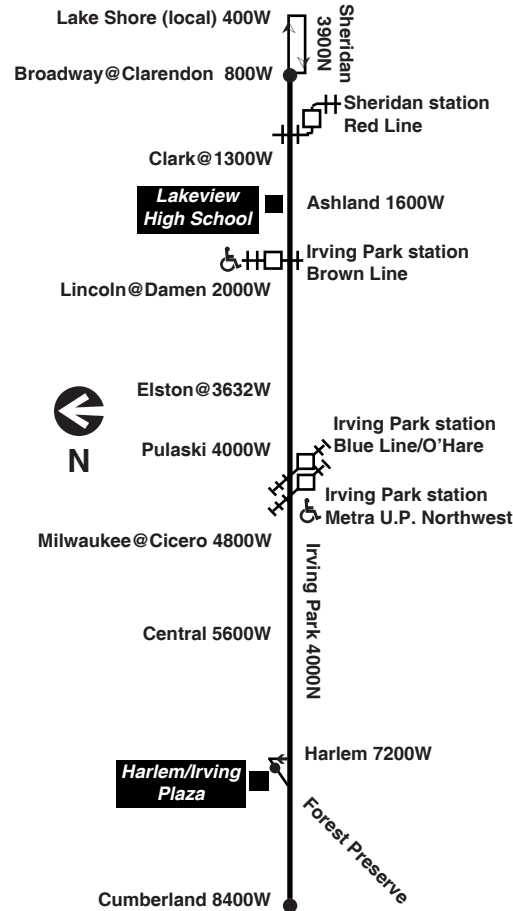

CTA Bike & Ride

Bicycle racks are available on the front exteriors of CTA buses. Bicycles can be placed on bicycle racks during normal hours of operation for each route. Racks accommodate two (2) bicycles at a time. Bicycles are also permitted on CTA trains during certain hours.

Please Stand Up &

for Seniors and People with Disabilities

Federal law requires priority seating be designated for seniors and people with disabilities.

The schedules and other information in this timetable are subject to change. CTA does not assume responsibility for errors in timetables, nor for inconvenience or damage resulting from delayed trains or buses due to weather, traffic conditions, etc.

Supplementary service may be provided over portions of this route in addition to the trips shown. Please check destination signs and announcements when boarding buses.

CTA operating costs are funded in part through the Regional Transportation Authority, by the federal and state governments, and the City of Chicago and County of Cook.

For more Information call the RTA Travel Information Center in Chicago: 312-836-7000. Open 6am until 7pm, Monday thru Saturday.

Para obtener mayor información, en Español, llame al Centro de Información: 312-836-7000.

Chicago Transit Authority

80
Irving Park

Effective June 14, 2020

Monday thru Friday

Eastbound

Leave Irving Park/ Cumberland	Irving Park/ Harlem	Irving Park/ Central	Irving Park/ Blue Line	Irving Park/ Western	Arrive Irving Park/ Broadway
----	----	3:30am	3:40am	3:50am	4:03am
----	----	3:50	4:00	4:10	4:23
----	4:00am	4:09	4:18	4:29	4:41
----	4:17	4:26	4:36	4:46	4:59
4:29am	4:34	4:43	4:52	5:03	5:15
----	4:49	4:58	5:08	5:18	5:31
4:59	5:04	5:13	5:22	5:33	5:45
----	5:18	5:27	5:36	5:47	5:59
5:26	5:31	5:40	5:50	6:01	6:15
5:38	5:44	5:53	6:04	6:16	6:32
----	5:56	6:05	6:16	6:29	6:45
6:01	6:07	6:17	6:28	6:42	6:59
----	6:16	6:26	6:38	6:51	7:08
6:17	6:23	6:33	6:45	6:58	7:15
----	6:33	6:43	6:56	7:12	7:30
6:32	6:38	6:48	7:02	7:18	7:36
----	6:48	6:59	7:13	7:30	7:50
6:48	6:54	7:05	7:19	7:37	7:56
----	7:07	7:18	7:34	7:53	8:14
7:07	7:14	7:25	7:41	8:00	8:21
----	7:29	7:41	7:56	8:15	8:36
7:31	7:38	7:50	8:05	8:24	8:45
----	7:47	7:59	8:14	8:32	8:53
7:49	7:56	8:08	8:23	8:41	9:01

then every 10 to 13 minutes until

12:20pm	12:27pm	12:38pm	12:51pm	1:05pm	1:24pm
----	12:39	12:51	1:04	1:18	1:37
12:44	12:51	1:03	1:16	1:30	1:49
12:56	1:03	1:15	1:28	1:42	2:01
1:08	1:15	1:27	1:40	1:54	2:13
1:19	1:26	1:38	1:51	2:05	2:24
1:29	1:36	1:48	2:01	2:15	2:34
----	1:45	1:57	2:10	2:24	2:43
1:46	1:53	2:05	2:18	2:32	2:51
1:54	2:01	2:13	2:26	2:40	2:59
----	2:09	2:21	2:34	2:49	3:07
2:08	2:15	2:28	2:41	2:56	3:15
----	2:21	2:34	2:47	3:03	3:21
2:20	2:27	2:40	2:53	3:09	3:27
----	2:46	2:59	3:15	3:33	3:50
2:39	2:53	3:06	3:21	3:40	3:57
2:39	2:46	3:00	3:13	3:30	3:49
----	2:54	3:07	3:21	3:37	3:57
2:54	3:01	3:15	3:29	3:45	4:05
3:02	3:09	3:23	3:37	3:53	4:13
----	3:17	3:31	3:45	4:01	4:21
3:18	3:25	3:39	3:53	4:09	4:29
----	3:33	3:47	4:01	4:17	4:37
3:34	3:41	3:55	4:09	4:25	4:45
----	3:49	4:03	4:17	4:33	4:53
3:50	3:57	4:11	4:25	4:41	5:01

then every 8 to 16 minutes until

7:12	7:18	7:31	7:43	7:57	8:14
7:27	7:34	7:46	7:59	8:12	8:29
7:43	7:49	8:01	8:13	8:27	8:44
7:59	8:05	8:16	8:29	8:43	9:00
8:16	8:23	8:34	8:46	8:59	9:16
8:34	8:40	8:51	9:03	9:16	9:33
8:52	8:58	9:09	9:21	9:34	9:50
9:11	9:17	9:27	9:38	9:51	10:06
9:33F	9:36	9:46	9:56	10:09	10:24
9:52F	9:55	10:05	10:15	10:28	10:43
10:11F	10:14	10:23	10:34	10:46	11:02
10:31F	10:34	10:43	10:54	11:06	11:22
10:52F	10:55	11:05	11:15	11:27	11:43
11:15F	11:16	11:25	11:36	11:48	12:04am
11:37F	11:39	11:47	11:57	12:09am	12:24
12:00F	12:01am	12:09am	12:20am	12:32	12:47

F - trip begins/ends at Forest Preserve/Harlem at time shown

80 Irving Park

Westbound