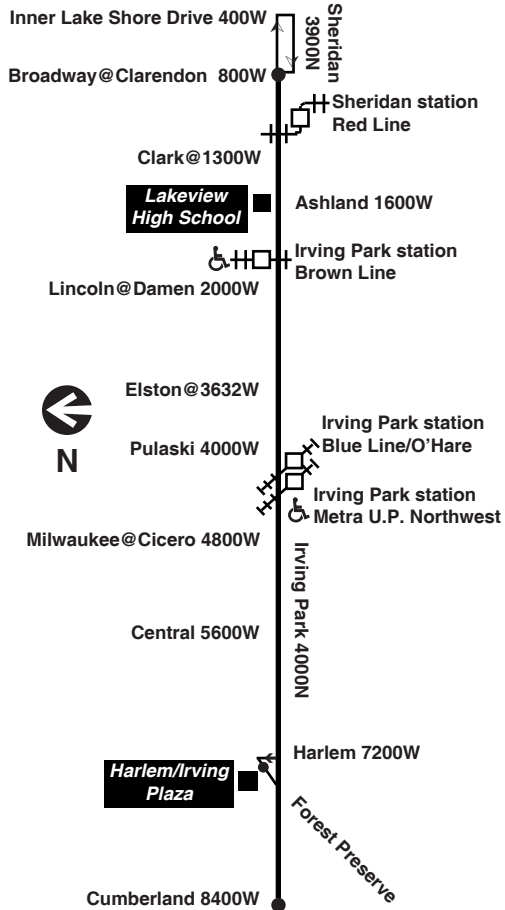

80 Irving Park

Effective Aug. 20, 2023

All CTA buses are accessible

transitchicago.com/bus/80

Monday thru Friday

#80 Irving Park

Eastbound

LV Irving Pk/ Cumber- land	Irving Pk/ Harlem	Irving Pk/ Central	Irving Pk/ Blue Ln	Irving Pk/ Western	AR Irving Pk/ Broadway
-----	-----	3:30a	3:40a	3:50a	4:03a
-----	-----	3:50	4:00	4:10	4:23
-----	4:00a	4:09	4:18	4:29	4:41
-----	4:20	4:29	4:38	4:49	5:01
4:35a	4:40	4:49	4:58	5:09	5:21
4:55	5:00	5:09	5:18	5:29	5:41
5:15	5:20	5:29	5:38	5:49	6:01
5:30	5:36	5:45	5:55	6:07	6:22
5:45	5:51	6:00	6:11	6:24	6:40
6:00	6:06	6:16	6:27	6:41	6:58
-----	6:18	6:28	6:40	6:53	7:10
6:19	6:25	6:35	6:47	7:01	7:18
-----	6:30	6:40	6:53	7:07	7:25
6:29	6:35	6:45	6:58	7:14	7:32
-----	-----	6:50	7:04	7:20	7:38
6:39	6:45	6:56	7:10	7:26	7:45
-----	6:51	7:02	7:16	7:33	7:53
6:51	6:57	7:08	7:23	7:42	8:02
-----	7:04	7:15	7:31	7:50	8:11
7:07	7:14	7:25	7:41	8:00	8:21
-----	7:24	7:35	7:51	8:10	8:31
7:27	7:34	7:45	8:01	8:20	8:40
7:38	7:45	7:57	8:12	8:30	8:51
7:52NP	7:55	8:07	8:21	8:39	9:00
8:02	8:09	8:20	8:34	8:50	9:10

F - trip begins/ends at Forest Preserve/Harlem at time shown

Westbound					
LV Irving Pk/ Broadway	Irving Pk/ Western	Irving Pk/ Blue Ln	Irving Pk/ Central	Irving Pk/ Harlem	AR Irving Pk/ Cumber- land
4:57a	5:06a	5:16a	5:24a	5:32a	5:33F
5:24	5:32	5:43	5:51	5:59	6:00F
5:49	5:57	6:08	6:16	6:24	6:25F
6:11	6:20	6:31	6:39	6:47	6:48F
6:32	6:42	6:53	7:02	7:09	7:10F
6:53	7:03	7:14	7:22	7:30	7