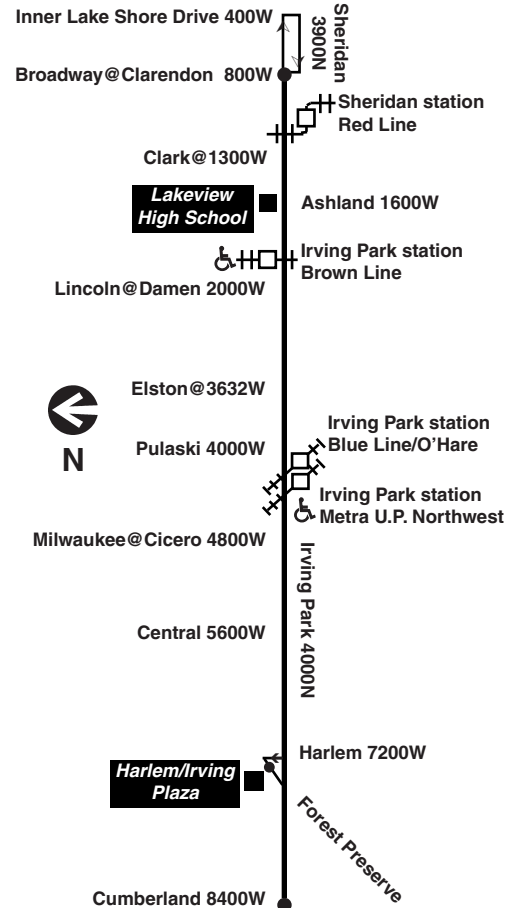

Federal law requires priority seating be designated for seniors and people with disabilities. **Please stand up** and yield these seats when needed for qualifying riders or when asked.

Schedules and other info in this timetable are subject to change. CTA does not assume responsibility for errors in timetables nor for inconvenience or damage resulting from delays.

Pay close attention to destination signs and announcements when boarding: added service may sometimes be provided over portions of this or any bus route and some trips can end before the furthest terminal on a line depending on service needs or time of day.

Bicycle racks are installed on the front of all CTA buses and are allowed on CTA trains during certain hours. See our Bike & Ride brochure or webpage for help on how to use racks and more.

Know before you go: Get alerts from us by text or e-mail about planned service changes every week or instant alerts for unplanned reroutes and disruptions. Sign up for CTA Updates today at transitchicago.com/updates.

For more travel information, use the Ventra app or call the RTA Travel Information Center at 312-836-7000. *Para obtener mayor información, en Español, llame al Centro de Información a 312-836-7000.*

Chicago Transit Authority

80 Irving Park

Effective Aug. 25, 2024

All CTA buses are accessible

transitchicago.com/bus/80

Monday thru Friday

#80 Irving Park

Eastbound

LV Irving Pk/ Cumber- land	Irving Pk/ Harlem	Irving Pk/ Central	Irving Pk/ Blue Ln	Irving Pk/ Western	AR Irving Pk/ Broadway
----	----	3:30a	3:40a	3:50a	4:03a
----	----	3:50	4:00	4:10	4:23
----	4:00a	4:09	4:18	4:29	4:41
----	4:20	4:29	4:38	4:49	5:01
4:35a	4:40	4:49	4:58	5:09	5:21
4:55	5:00	5:09	5:18	5:29	5:41
5:15	5:20	5:29	5:38	5:49	6:01
5:30	5:36	5:45	5:55	6:07	6:22
5:45	5:51	6:00	6:11	6:24	6:40
6:00	6:06	6:16	6:27	6:41	6:58
----	6:18	6:28	6:40	6:53	7:10
6:19	6:25	6:35	6:47	7:01	7:18
----	6:30	6:40	6:53	7:07	7:25
6:29	6:35	6:45	6:58	7:14	7:32
----	----	6:50	7:04	7:20	7:38
6:39	6:45	6:56	7:10	7:26	7:45
----	6:51	7:02	7:16	7:33	7:53
6:51	6:57	7:08	7:23	7:42	8:02
----	7:04	7:15	7:31	7:50	8:11
7:07	7:14	7:25	7:41	8:00	8:21
----	7:24	7:35	7:51	8:10	8:31
7:27	7:34	7:45	8:01	8:20	8:40
7:38	7:45	7:57	8:12	8:30	8:51
7:53NP	7:56	8:08	8:22	8:40	9:00
8:02	8:09	8:20	8:34	8:50	9:10

then every 14 to 15 minutes from Cumberland until

12:41p	12:47p	12:59p	1:12p	1:27p	1:45p
12:55	1:02	1:14	1:27	1:41	2:00
----	----	1:26ST	1:39	1:54	2:12
1:09	1:16	1:28	1:41	1:55	2:14
----	----	1:33ST	1:46	2:00	2:19
1:23	1:30	1:37ST	1:50	2:05	2:23
1:35	1:42	1:42	1:55	2:09	2:28
----	1:51	2:03	2:16	2:30	2:49
----	----	2:07MS	2:20	2:35	2:53
1:53	2:00	2:12	2:25	2:39	2:58
----	----	2:15MS	2:28	2:43	3:01
----	2:09	2:21	2:34	2:50	3:08
2:11	2:18	2:31	2:44	3:00	3:18
2:20	2:27	2:40	2:53	3:08	3:27
----	2:34	2:47	3:00	3:16	3:34
2:35	2:42	2:56	3:09	3:24	3:43
----	2:51	3:04	3:18	3:34	3:54
2:53	3:00	3:14	3:28	3:44	4:04
----	3:11	3:25	3:39	3:55	4:15
3:15	3:22	3:36	3:50	4:06	4:26
3:26	3:33	3:47	4:01	4:17	4:37
3:37	3:44	3:58	4:12	4:28	4:48
3:48	3:55	4:09	4:23	4:39	4:59
3:59	4:06	4:20	4:34	4:50	5:10
4:10	4:17	4:31	4:45	5:01	5:21
4:23	4:30	4:44	4:57	5:14	5:34
4:37	4:44	4:58	5:12	5:28	5:48
4:51	4:59	5:13	5:27	5:44	6:05
5:07	5:15	5:30	5:44	6:01	6:21

then every 20 to 22 minutes from Cumberland until

9:02	9:08	9:19	9:30	9:43	10:00
9:27P	9:30	9:40	9:50	10:03	10:18
9:48P	9:51	10:01	10:12	10:24	10:40
10:10P	10:13	10:22	10:33	10:45	11:01
10:31P	10:34	10:44	10:54	11:07	11:23
10:53P	10:56	11:05	11:16	11:28	11:43
11:16P	11:17	11:26	11:37	11:49	12:05a
11:38P	11:39	11:47	11:58	12:10a	12:25
12:00P	12:01a	12:09a	12:20a	12:32	12:47

P - trip begins/ends at Forest Preserve/Harlem at time shown
S - trip operates on school days only
N - trip modified on non-school days

Westbound