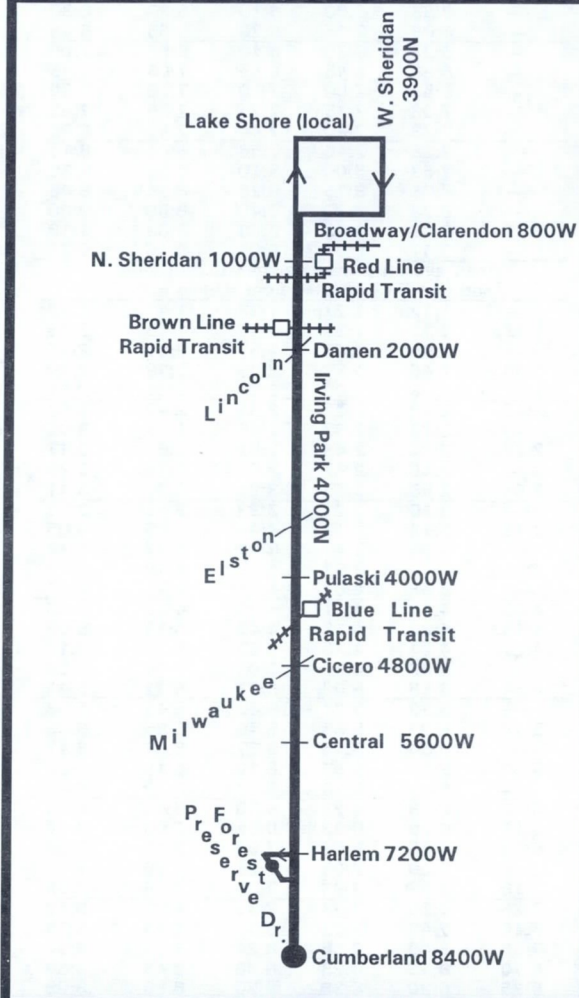

Effective March 10, 1996

80 Irving Park