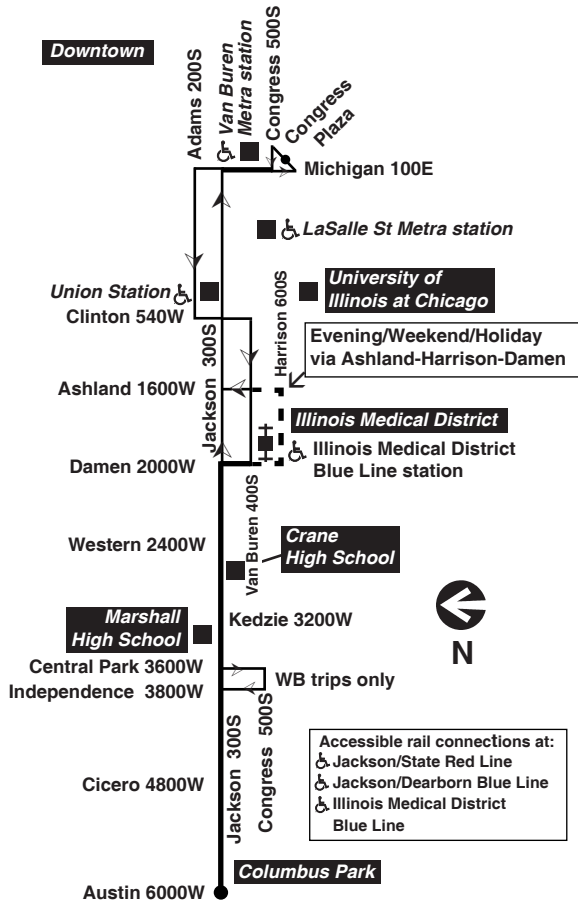

CTA Bike & Ride

Bicycle racks are available on the front exteriors of CTA buses. Bicycles can be placed on bicycle racks during normal hours of operation for each route. Racks accommodate two (2) bicycles at a time. Bicycles are also permitted on CTA trains during certain hours.

Please Stand Up ♿

for Seniors and People with Disabilities. Federal law requires priority seating be designated for seniors and people with disabilities.

The schedules and other information in this timetable are subject to change. CTA does not assume responsibility for errors in timetables, nor for inconvenience or damage resulting from delayed trains or buses due to weather, traffic conditions, etc.

Supplementary service may be provided over portions of this route in addition to the trips shown. Please check destination signs and announcements when boarding buses.

CTA operating costs are funded in part through the Regional Transportation Authority, by the federal and state governments, and the City of Chicago and County of Cook.

For more information call the RTA Travel Information Center in Chicago: 312-836-7000. Open 5 a.m. until 1 a.m. every day.

Para obtener mayor información, en Español, llame al Centro de Información: 312-836-7000.

Chicago Transit Authority

126 ♿

Jackson

Effective December 28, 2014
Additional service may be provided on school days, late August through June

Monday thru Friday

126 Jackson

Eastbound

Leave Jackson/Austin	Jackson/Cicero	Jackson/Kedzie	Jackson/Western	Harrison/Ashland	Jackson/Canal	Arrive Congress Plaza
5:15am	5:21am	5:29am	5:33am	----	5:47am	5:56am
5:30	5:36	5:44	5:48	----	6:02	6:11
5:45	5:51	5:59	6:03	----	6:17	6:26
6:00	6:06	6:14	6:19	----	6:34	6:43
6:15	6:21	6:29	6:34	----	6:49	6:58
6:30	6:36	6:44	6:49	----	7:04	7:13
6:43	6:49	6:57	7:02	----	7:17	7:27
6:55	7:01	7:10	7:16	----	7:31	7:42
7:05	7:11	7:20	7:26	----	7:41	7:53
7:13	7:19	7:28	7:34	----	7:49	8:01
7:20	7:27	7:37	7:43	----	7:59	8:11
7:26	7:33	7:43	7:49	----	8:05	8:18
7:33	7:40	7:50	7:56	----	8:12	8:25
7:39	7:46	7:56	8:02	----	8:18	8:31
7:46	7:53	8:03	8:09	----	8:25	8:38

then every 8 to 11 minutes until

8:23	8:29	8:39	8:45	----	9:01	9:14
8:35	8:41	8:51	8:57	----	9:13	9:26
8:49	8:55	9:05	9:11	----	9:27	9:40
9:05	9:11	9:21	9:27	----	9:43	9:56
9:21	9:27	9:36	9:42	----	9:57	10:10
9:37	9:43	9:52	9:57	----	10:12	10:25
9:53	9:59	10:08	10:13	----	10:28	10:41
10:09	10:15	10:24	10:29	----	10:44	10:57
10:25	10:31	10:40	10:45	----	11:00	11:13
10:41	10:47	10:56	11:01	----	11:16	11:29
10:57	11:03	11:12	11:17	----	11:32	11:45
11:12	11:18	11:27	11:32	----	11:47	12:00pm
11:27	11:33	11:42	11:47	----	12:02pm	12:15
11:42	11:48	11:57	12:02pm	----	12:17	12:30
11:59	12:05pm	12:14pm	12:19	----	12:34	12:47
12:15pm	12:21	12:30	12:35	----	12:50	1:03
12:31	12:37	12:46	12:51	----	1:06	1:19
12:46	12:52	1:01	1:06	----	1:21	1:34
1:02	1:08	1:17	1:22	----	1:37	1:50
1:17	1:23	1:32	1:37	----	1:52	2:05
1:32	1:38	1:47	1:52	----	2:07	2:20
1:47	1:53	2:02	2:07	----	2:22	2:35
2:02	2:08	2:17	2:22	----	2:37	2:50
2:18	2:24	2:33	2:38	----	2:53	3:06
2:33	2:39	2:48	2:53	----	3:08	3:21
2:47	2:53	3:02	3:07	----	3:22	3:35
3:01	3:07	3:16	3:22	----	3:37	3:51
3:14	3:20	3:30	3:36	----	3:51	4:06
3:28	3:34	3:44	3:50	----	4:05	4:20
3:41	3:47	3:57	4:03	----	4:18	4:33
3:55	4:01	4:11	4:17	----	4:32	4:47
4:07	4:13	4:23	4:29	----	4:44	4:59
4:18	4:24	4:34	4:40	----	4:55	5:10
4:31	4:37	4:47	4:53	----	5:08	5:23
4:44	4:50	5:00	5:06	----	5:21	5:36
4:55	5:01	5:11	5:17	----	5:32	5:47
5:07	5:13	5:23	5:29	----	5:44	5:58
5:20	5:26	5:35	5:41	----	5:55	6:08
5:34	5:40	5:49	5:55	----	6:09	6:20
5:49	5:55	6:04	6:09	----	6:22	6:32
6:04	6:10	6:19	6:24	----	6:37	6:46
6:19	6:25	6:34	6:39	----	6:52	7:01
6:36	6:42	6:51	6:56	----	7:09	7:18
6:55	7:01	7:10	7:15	----	7:28	7:37
7:17	7:23	7:32	7:36	----	7:48	7:57

then every 20 minutes until

9:17	9:23	9:32	9:36	----	9:48	9:57
9:36	9:42	9:51	9:55	10:01pm	10:08	10:17
9:56	10:02	10:11	10:15	10:21	10:28	10:37
10:16	10:22	10:31	10:35	10:41	10:48	10:57
10:36	10:42	10:51	10:55	11:01	11:08	11:17

am light face pm bold face

Westbound

then every 10 to 11 minutes until