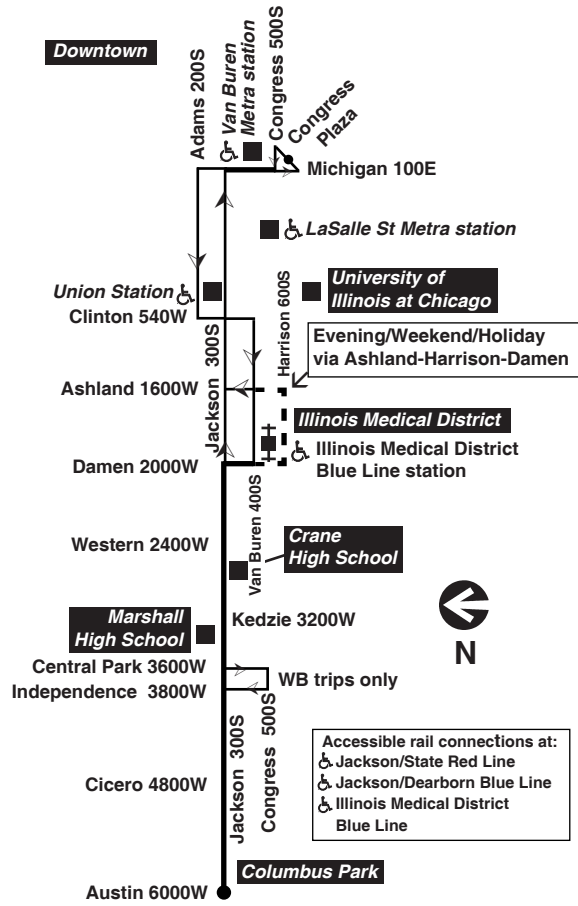

CTA Bike & Ride

Bicycle racks are available on the front exteriors of CTA buses. Bicycles can be placed on bicycle racks during normal hours of operation for each route. Racks accommodate two (2) bicycles at a time. Bicycles are also permitted on CTA trains during certain hours.

Please Stand Up ♿

for Seniors and People with Disabilities. Federal law requires priority seating be designated for seniors and people with disabilities.

The schedules and other information in this timetable are subject to change. CTA does not assume responsibility for errors in timetables, nor for inconvenience or damage resulting from delayed trains or buses due to weather, traffic conditions, etc.

Supplementary service may be provided over portions of this route in addition to the trips shown. Please check destination signs and announcements when boarding buses.

CTA operating costs are funded in part through the Regional Transportation Authority, by the federal and state governments, and the City of Chicago and County of Cook.

For more Information call the RTA Travel Information Center in Chicago: 312-836-7000. Open 5 a.m. until 1 a.m. every day.

Para obtener mayor información, en Español, llame al Centro de Información: 312-836-7000.

Chicago Transit Authority

126 ♿
Jackson

Effective June 21, 2015

Additional service may be provided on school days, late August through June

Monday thru Friday **126 Jackson**

Eastbound

Leave Jackson/Austin	Jackson/Cicero	Jackson/Kedzie	Jackson/Western	Harrison/Ashland	Jackson/Canal	Arrive Congress Plaza
5:15am	5:21am	5:29am	5:33am	----	5:47am	5:56am
5:30	5:36	5:44	5:48	----	6:02	6:11
5:45	5:51	5:59	6:03	----	6:17	6:26
6:00	6:06	6:14	6:19	----	6:34	6:43
6:15	6:21	6:29	6:34	----	6:49	6:58
6:30	6:36	6:44	6:49	----	7:04	7:13
6:43	6:49	6:57	7:02	----	7:17	7:27
6:55	7:01	7:10	7:16	----	7:31	7:42
7:05	7:11	7:20	7:26	----	7:41	7:53
7:13	7:19	7:28	7:34	----	7:49	8:01
7:20	7:27	7:37	7:43	----	7:59	8:11
7:26	7:33	7:43	7:49	----	8:05	8:18
7:33	7:40	7:50	7:56	----	8:12	8:25
7:39	7:46	7:56	8:02	----	8:18	8:31
7:46	7:53	8:03	8:09	----	8:25	8:38

then every 8 to 11 minutes until

8:23	8:29	8:39	8:45	----	9:01	9:14
8:35	8:41	8:51	8:57	----	9:13	9:26
8:49	8:55	9:05	9:11	----	9:27	9:40
9:05	9:11	9:21	9:27	----	9:43	9:56
9:21	9:27	9:36	9:42	----	9:57	10:10
9:37	9:43	9:52	9:57	----	10:12	10:25
9:53	9:59	10:08	10:13	----	10:28	10:41
10:09	10:15	10:24	10:29	----	10:44	10:57
10:25	10:31	10:40	10:45	----	11:00	11:13
10:41	10:47	10:56	11:01	----	11:16	11:29
10:57	11:03	11:12	11:17	----	11:32	11:45
11:12	11:18	11:27	11:32	----	11:47	12:00pm
11:27	11:33	11:42	11:47	----	12:02pm	12:15
11:42	11:48	11:57	12:02pm	----	12:17	12:30
11:59	12:05pm	12:14pm	12:19	----	12:34	12:47
12:15pm	12:21	12:30	12:35	----	12:50	1:03
12:31	12:37	12:46	12:51	----	1:06	1:19
12:46	12:52	1:01	1:06	----	1:21	1:34
1:02	1:08	1:17	1:22	----	1:37	1:50
1:17	1:23	1:32	1:37	----	1:52	2:05
1:32	1:38	1:47	1:52	----	2:07	2:20
1:47	1:53	2:02	2:07	----	2:22	2:35
2:02	2:08	2:17	2:22	----	2:37	2:50
2:18	2:24	2:33	2:38	----	2:53	3:06
2:33	2:39	2:48	2:53	----	3:08	3:21
2:47	2:53	3:02	3:07	----	3:22	3:35
3:01	3:07	3:16	3:22	----	3:37	3:51
3:14	3:20	3:30	3:36	----	3:51	4:06
3:28	3:34	3:44	3:50	----	4:05	4:20
3:41	3:47	3:57	4:03	----	4:18	4:33
3:55	4:01	4:11	4:17	----	4:32	4:47
4:07	4:13	4:23	4:29	----	4:44	4:59
4:18	4:24	4:34	4:40	----	4:55	5:10
4:31	4:37	4:47	4:53	----	5:08	5:23
4:44	4:50	5:00	5:06	----	5:21	5:36
4:55	5:01	5:11	5:17	----	5:32	5:47
5:07	5:13	5:23	5:29	----	5:44	5:58
5:20	5:26	5:35	5:41	----	5:55	6:08
5:34	5:40	5:49	5:55	----	6:09	6:20
5:49	5:55	6:04	6:09	----	6:22	6:32
6:04	6:10	6:19	6:24	----	6:37	6:46
6:19	6:25	6:34	6:39	----	6:52	7:01
6:36	6:42	6:51	6:56	----	7:09	7:18
6:55	7:01	7:10	7:15	----	7:28	7:37
7:17	7:23	7:32	7:36	----	7:48	7:57

then every 20 minutes until

9:17	9:23	9:32	9:36	----	9:48	9:57
9:36	9:42	9:51	9:55	10:01pm	10:08	10:17
9:56	10:02	10:11	10:15	10:21	10:28	10:37
10:16	10:22	10:31	10:35	10:41	10:48	10:57
10:36	10:42	10:51	10:55	11:01	11:08	11:17

am light face pm bold face

Westbound

then every 10 to 11 minutes until