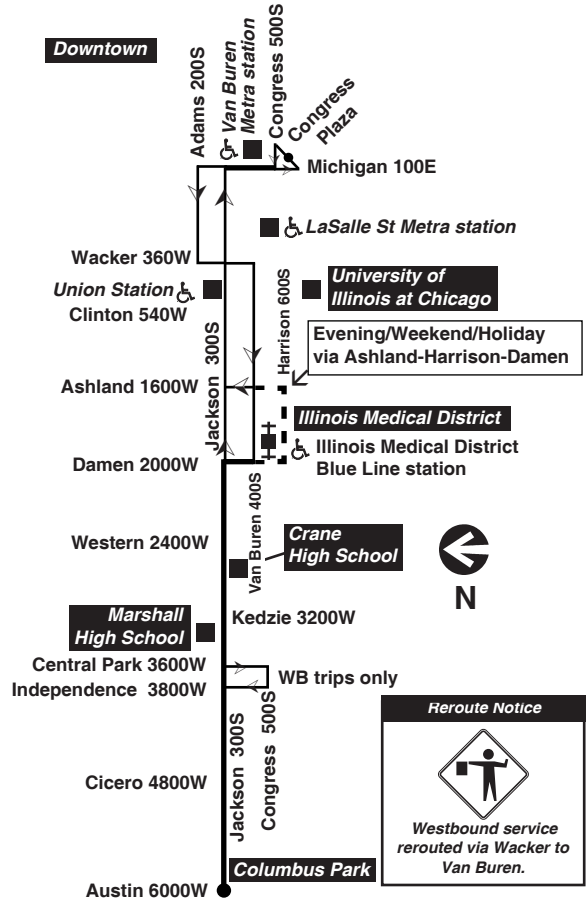

Supplementary service may be provided over portions of this route in addition to the trips shown. Please check destination signs and announcements when boarding buses.

CTA operating costs are funded in part through the Regional Transportation Authority, by the federal and state governments, and the City of Chicago and County of Cook.

For more Information call the RTA Travel Information Center in Chicago: 312-836-7000. Open 5 a.m. until 1 a.m. every day.

Para obtener mayor información, en Español, llame al Centro de Información: 312-836-7000.

Chicago Transit Authority

126 ♿

Jackson

Effective March 27, 2016

Additional service may be provided on school days, September through June

Monday thru Friday

126 Jackson

Eastbound